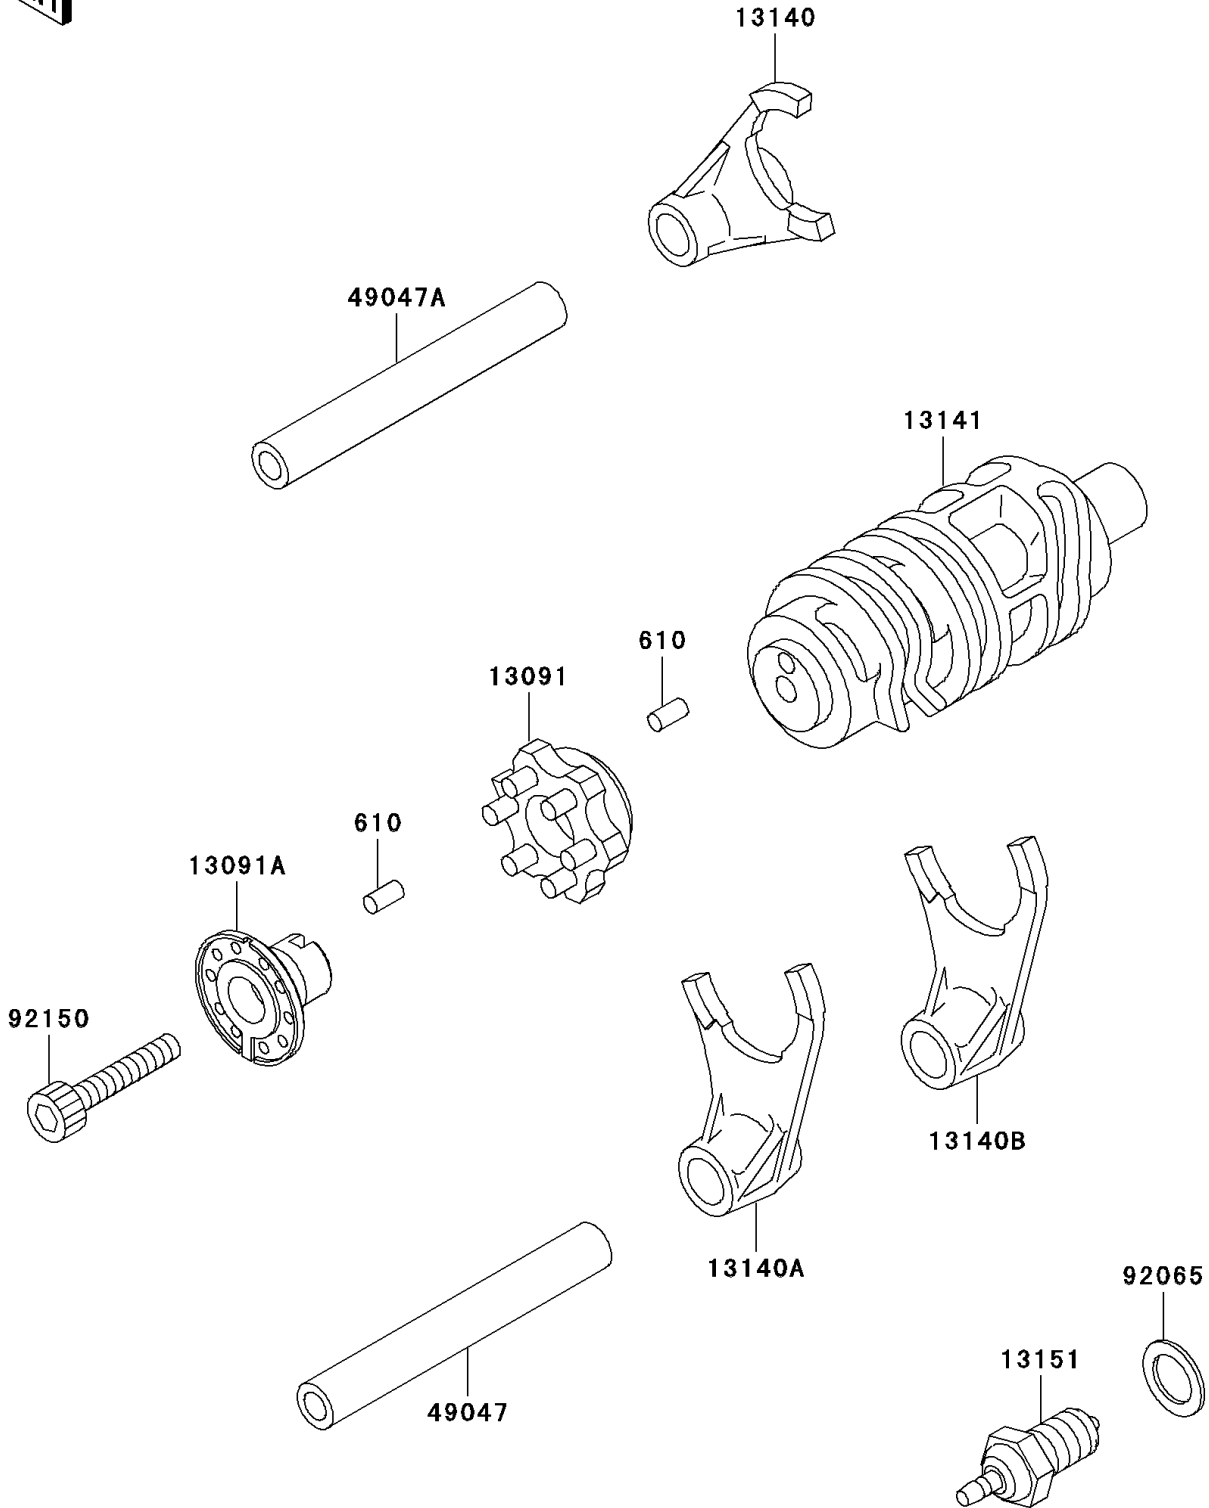

2000 Super Sherpa PARTS DIAGRAM

Gear Change Drum/Shift Fork(s)

E1362

2000 Super Sherpa PARTS LIST

Gear Change Drum/Shift Fork(s)

ITEM NAME	PART NUMBER	QUANTITY
ROLLER,4X8 (Ref # 610)	610A0408	2
HOLDER,CHANGE DRUM (Ref # 13091)	13091-1856	1
HOLDER,CHANGE DRUM (Ref # 13091A)	13091-1862	1
FORK-SHIFT,5TH&TOP (Ref # 13140)	13140-1216	1
FORK-SHIFT,2ND&3RD (Ref # 13140A)	13140-1217	1
FORK-SHIFT,LOW&4TH (Ref # 13140B)	13140-1218	1
DRUM-CHANGE (Ref # 13141)	13141-1198	1
SWITCH-COMP,NEUTRAL (Ref # 13151)	13151-1080	1
ROD-SHIFT,L=106.7 (Ref # 49047)	49047-1056	1
ROD-SHIFT,L=71.7 (Ref # 49047A)	49047-1057	1
GASKET,10.5X16X1 (Ref # 92065)	92065-058	1
BOLT,SOCKET,6X35 (Ref # 92150)	92150-1484	1