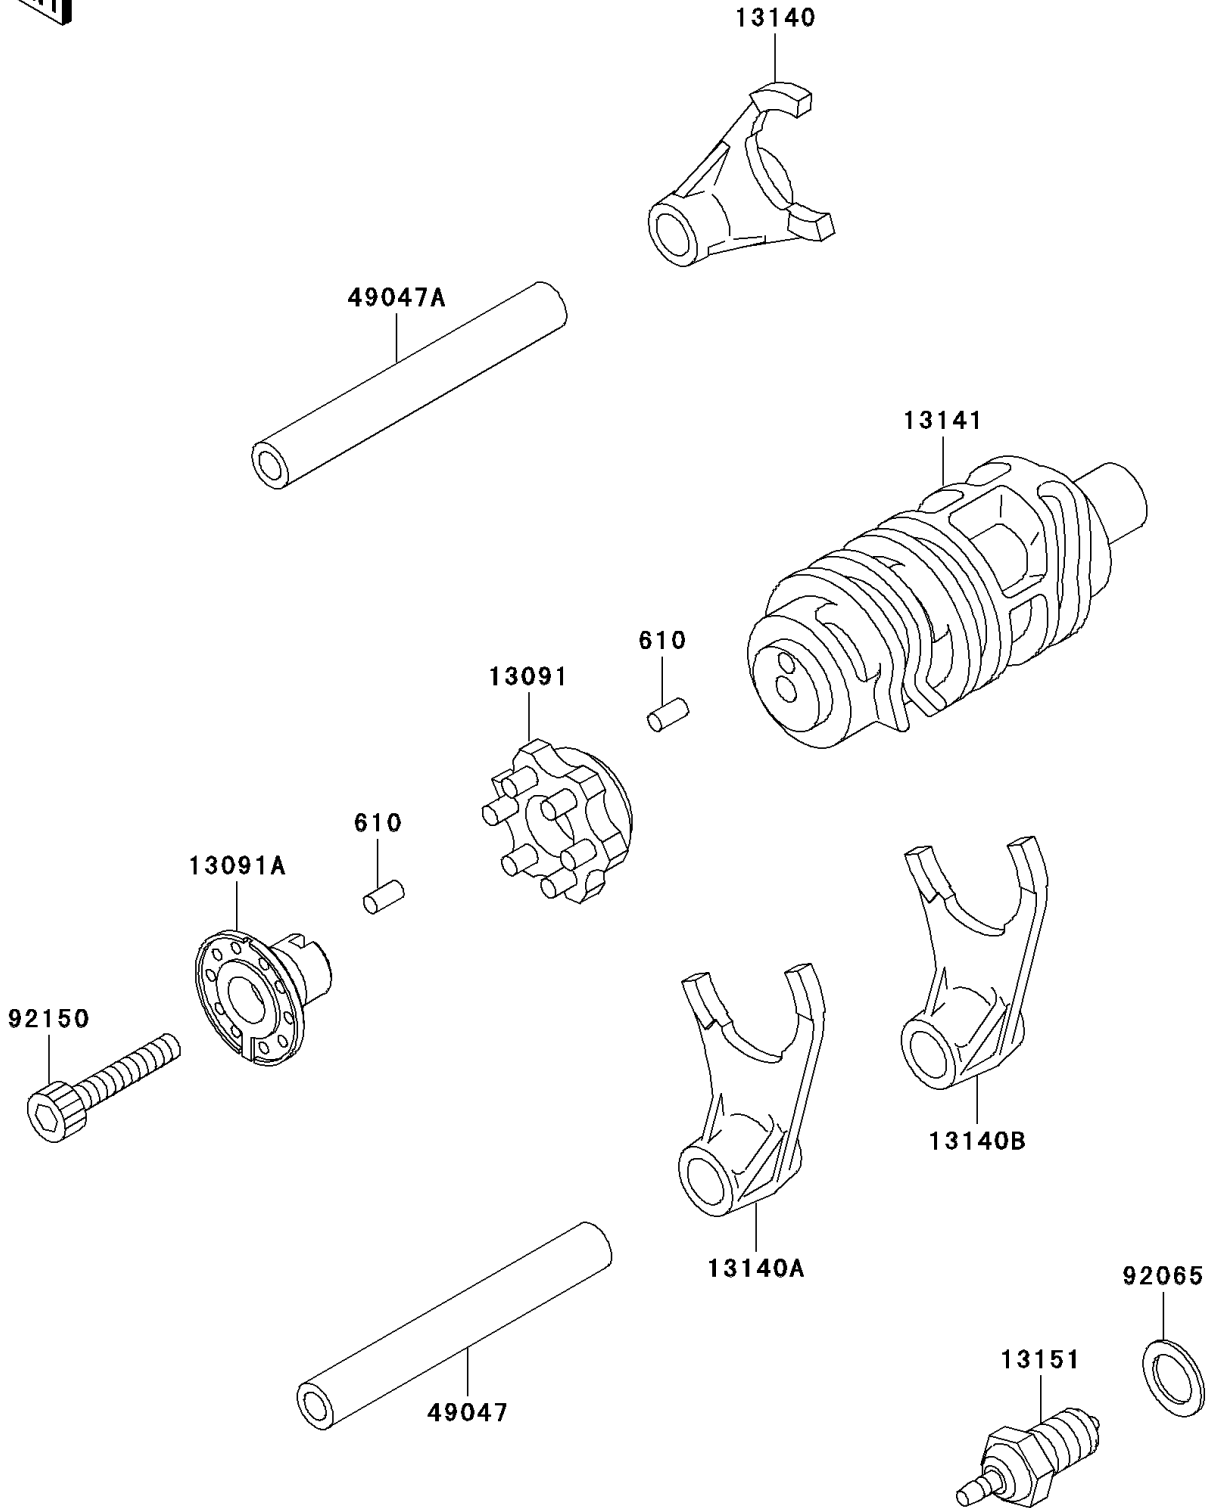

2002 Super Sherpa PARTS DIAGRAM

Gear Change Drum/Shift Fork(s)

E1362

2002 Super Sherpa PARTS LIST

Gear Change Drum/Shift Fork(s)

ITEM NAME	PART NUMBER	QUANTITY
ROLLER,4X8 (Ref # 610)	610A0408	2
HOLDER,CHANGE DRUM (Ref # 13091)	13091-1856	1
HOLDER,CHANGE DRUM (Ref # 13091A)	13091-1862	1
FORK-SHIFT,5TH&TOP (Ref # 13140)	13140-1216	1
FORK-SHIFT,2ND&3RD (Ref # 13140A)	13140-1217	1
FORK-SHIFT,LOW&4TH (Ref # 13140B)	13140-1218	1
DRUM-CHANGE (Ref # 13141)	13141-1198	1
SWITCH-COMP,NEUTRAL (Ref # 13151)	13151-1080	1
ROD-SHIFT,L=106.7 (Ref # 49047)	49047-1056	1
ROD-SHIFT,L=71.7 (Ref # 49047A)	49047-1057	1
GASKET,10.5X16X1 (Ref # 92065)	92065-058	1
BOLT,SOCKET,6X35 (Ref # 92150)	92150-1484	1