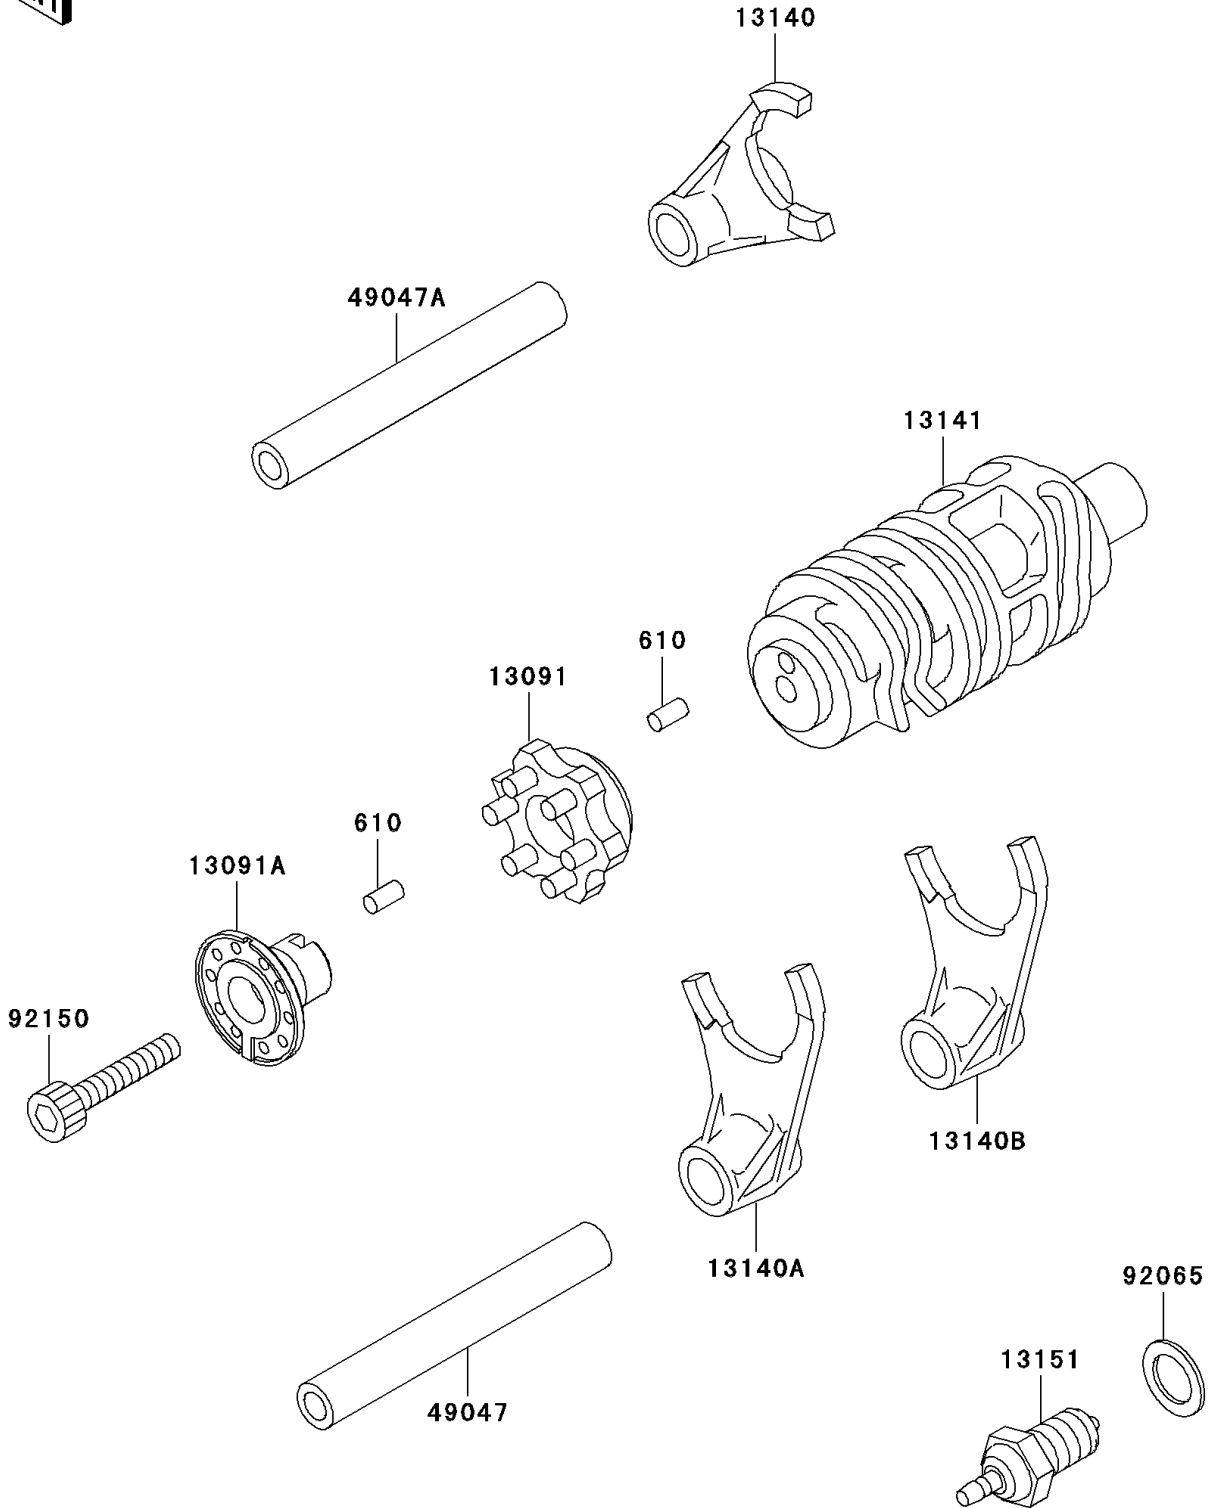

2003 Super Sherpa PARTS DIAGRAM

Gear Change Drum/Shift Fork(s)

E1362

2003 Super Sherpa PARTS LIST

Gear Change Drum/Shift Fork(s)

ITEM NAME	PART NUMBER	QUANTITY
ROLLER,4X8 (Ref # 610)	610A0408	2
HOLDER,CHANGE DRUM (Ref # 13091)	13091-1856	1
HOLDER,CHANGE DRUM (Ref # 13091A)	13091-1862	1
FORK-SHIFT,5TH&TOP (Ref # 13140)	13140-1216	1
FORK-SHIFT,2ND&3RD (Ref # 13140A)	13140-1217	1
FORK-SHIFT,LOW&4TH (Ref # 13140B)	13140-1218	1
DRUM-CHANGE (Ref # 13141)	13141-1198	1
SWITCH-COMP,NEUTRAL (Ref # 13151)	13151-1080	1
ROD-SHIFT,L=106.7 (Ref # 49047)	49047-1056	1
ROD-SHIFT,L=71.7 (Ref # 49047A)	49047-1057	1
GASKET,10.5X16X1 (Ref # 92065)	92065-058	1
BOLT,SOCKET,6X35 (Ref # 92150)	92150-1484	1