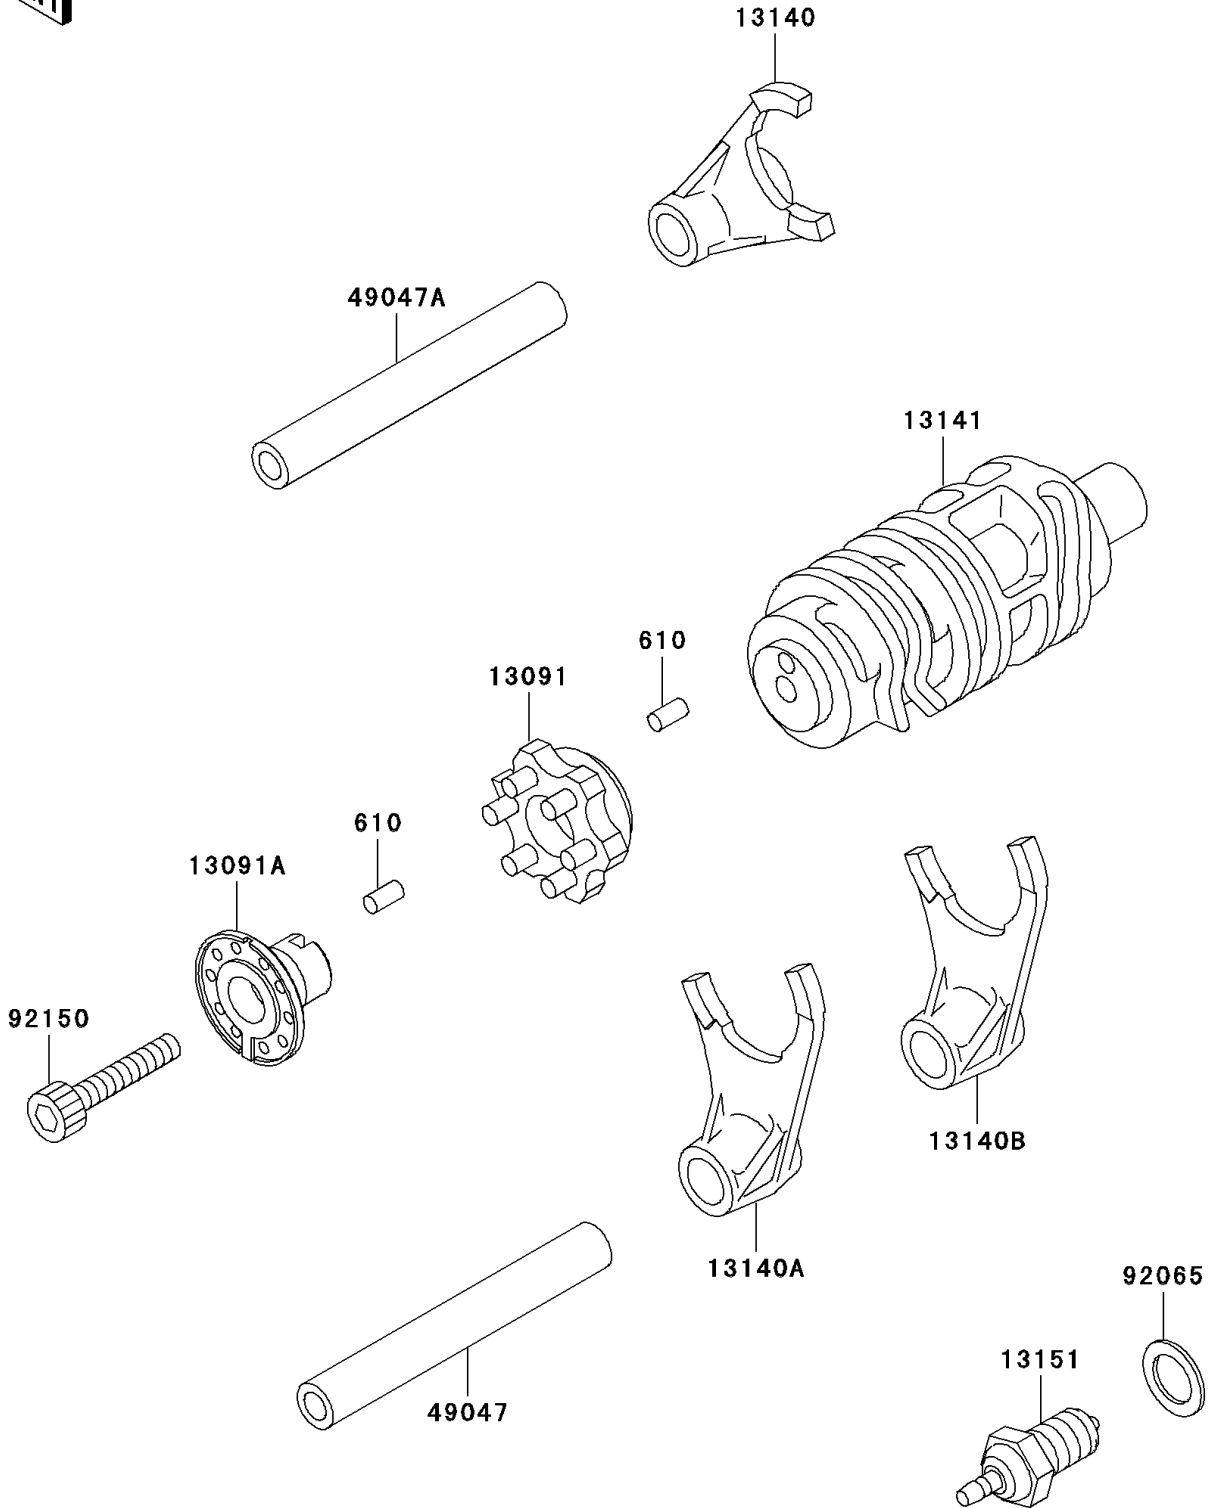

2004 Super Sherpa (Canada Only) PARTS DIAGRAM

Gear Change Drum/Shift Fork(s)

E1362

2004 Super Sherpa (Canada Only) PARTS LIST

Gear Change Drum/Shift Fork(s)

ITEM NAME	PART NUMBER	QUANTITY
ROLLER,4X8 (Ref # 610)	610A0408	2
HOLDER,CHANGE DRUM (Ref # 13091)	13091-1856	1
HOLDER,CHANGE DRUM (Ref # 13091A)	13091-1862	1
FORK-SHIFT,5TH&TOP (Ref # 13140)	13140-1216	1
FORK-SHIFT,2ND&3RD (Ref # 13140A)	13140-1217	1
FORK-SHIFT,LOW&4TH (Ref # 13140B)	13140-1218	1
DRUM-CHANGE (Ref # 13141)	13141-1198	1
SWITCH-COMP,NEUTRAL (Ref # 13151)	13151-1080	1
ROD-SHIFT,L=106.7 (Ref # 49047)	49047-1056	1
ROD-SHIFT,L=71.7 (Ref # 49047A)	49047-1057	1
GASKET,10.5X16X1 (Ref # 92065)	92065-058	1
BOLT,SOCKET,6X35 (Ref # 92150)	92150-1484	1