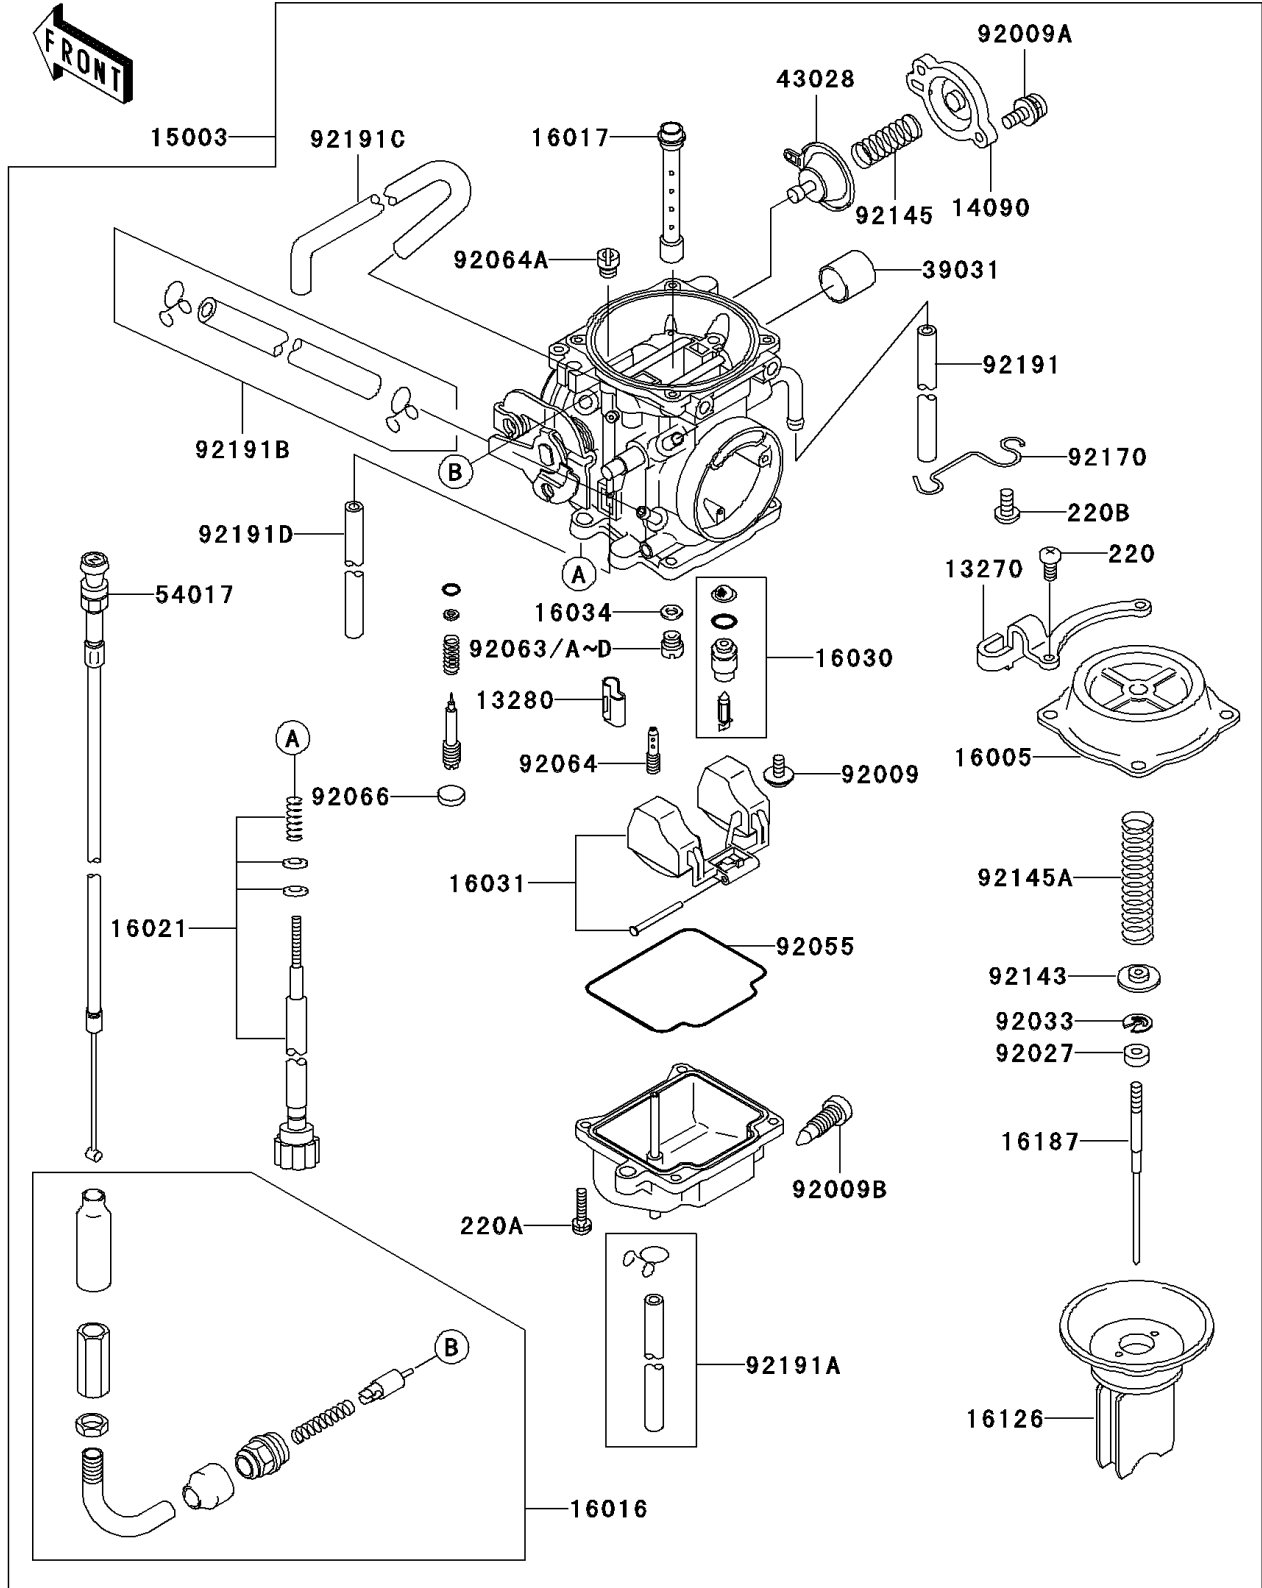

2004 Super Sherpa (Canada Only) PARTS DIAGRAM

Carburetor

E1611