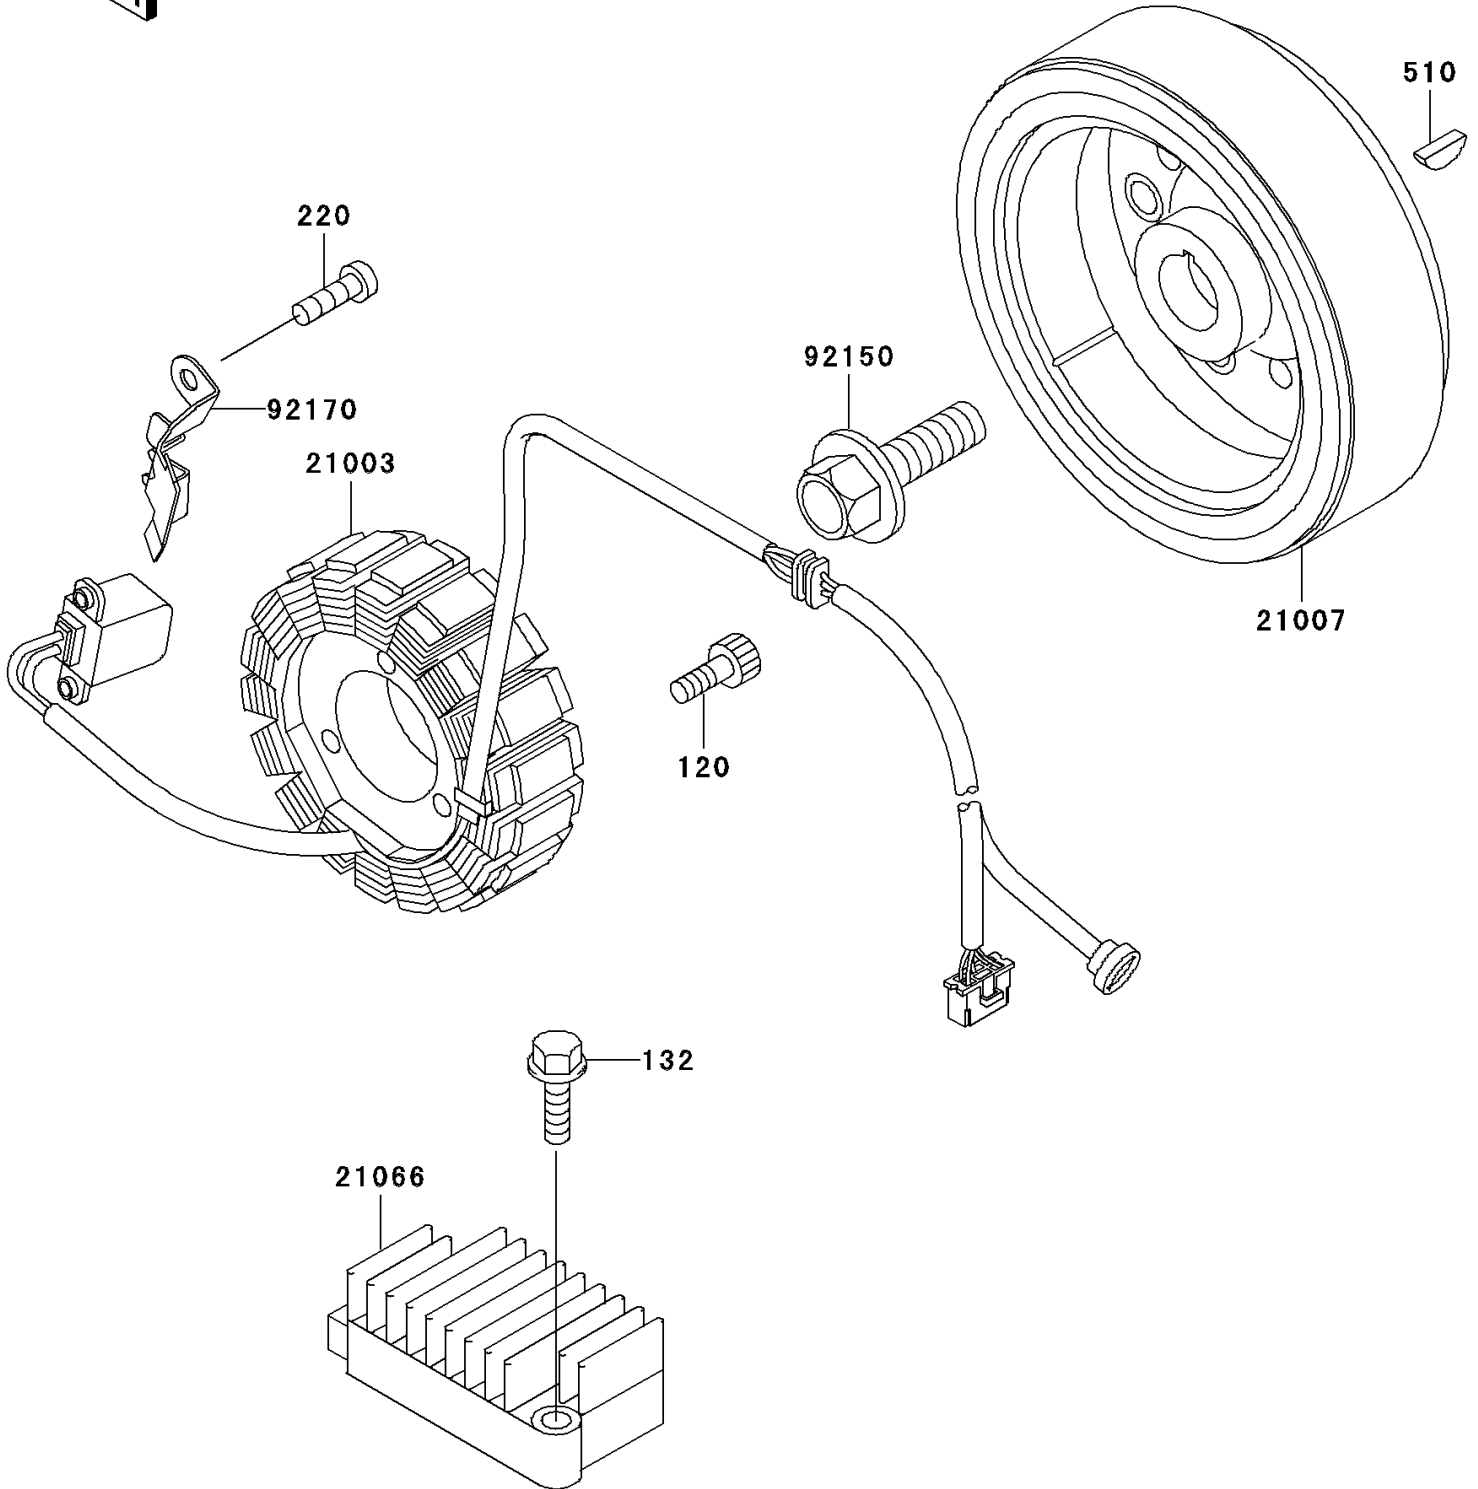

2004 Super Sherpa (Canada Only) PARTS DIAGRAM

Generator

E1810

2004 Super Sherpa (Canada Only) PARTS LIST

Generator

ITEM NAME	PART NUMBER	QUANTITY
BOLT-SOCKET,5X30 (Ref # 120)	120P0530	3
BOLT-FLANGED-SMALL (Ref # 132)	132J0625	2
SCREW-PAN-CROS (Ref # 220)	220B0512	2
KEY-WOODRUFF (Ref # 510)	510A3100	1
STATOR (Ref # 21003)	21003-1312	1
ROTOR,MAGNETO (Ref # 21007)	21007-1273	1
REGULATOR-VOLTAGE (Ref # 21066)	21066-1108	1
BOLT,12X50 (Ref # 92150)	92150-1708	1
CLAMP (Ref # 92170)	92170-1346	1