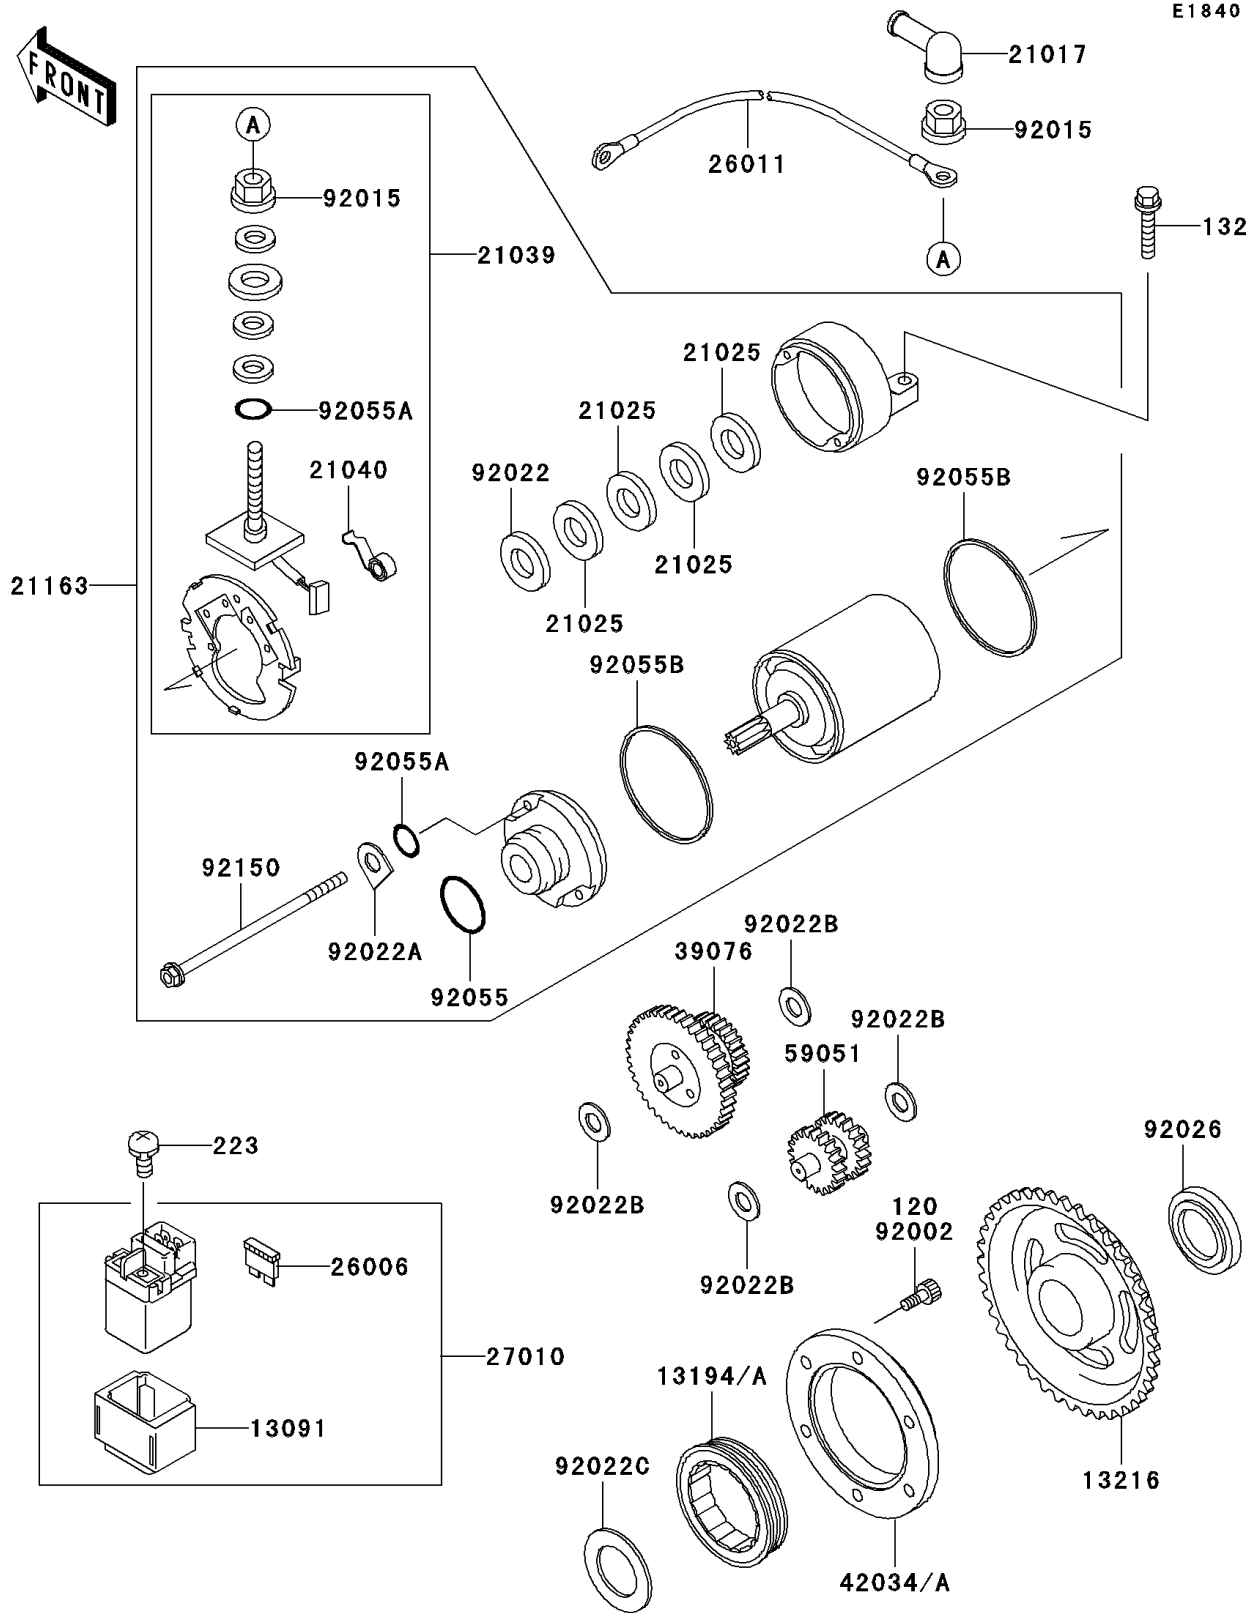

2003 Super Sherpa PARTS DIAGRAM

Starter Motor

2003 Super Sherpa PARTS LIST

Starter Motor

ITEM NAME	PART NUMBER	QUANTITY
BOLT-FLANGED-SMALL (Ref # 132)	132Y0630	2
SCREW-PAN-WS-CROS (Ref # 223)	223D0510	2
OLDER,SWITCH (Ref # 13091)	13091-1992	1
CLUTCH-ONEWAY (Ref # 13194A)	13194-1091	1
GEAR-COMP,ONEWAY CLUTCH (Ref # 13216)	13216-1148	1
GROMMET,STARTER TERMINAL (Ref # 21017)	21017-017	1
WASHER,9.1X18X0.2 (Ref # 21025)	21025-011	AR
BRUSH,CARBON (Ref # 21039)	21039-1062	1
SPRING-BRUSH (Ref # 21040)	21040-1057	2
STARTER-ELECTRIC (Ref # 21163)	21163-1256	1
FUSE,20A-Y (Ref # 26006)	26006-1051	1
WIRE-LEAD (Ref # 26011)	26011-1604	1
SWITCH (Ref # 27010)	27010-1379	1
LIMITER,STARTER IDLER GEAR (Ref # 39076)	39076-1069	1
COUPLING (Ref # 42034A)	42034-1181	1
GEAR-SPUR,IDLE (Ref # 59051)	59051-1304	1
BOLT,SOCKET,6X16 (Ref # 92002)	92002-1778	6
NUT,STARTER MOTOR (Ref # 92015)	92015-1476	2
WASHER,9.1X18X0.8 (Ref # 92022)	92022-1132	1
WASHER,LOCK,T=2.0 (Ref # 92022A)	92022-1458	2
WASHER,10.2X20X0.5 (Ref # 92022B)	92022-1649	4
WASHER,27.2X44X1.0 (Ref # 92022C)	92022-1781	1
SPACER (Ref # 92026)	92026-1450	1
RING-O (Ref # 92055)	92055-1276	1
RING-O,4.5X2.0 (Ref # 92055A)	92055-1370	3
RING-O,STARTER MOTOR (Ref # 92055B)	92055-1381	2
BOLT,STARTER MOTOR (Ref # 92150)	92150-1838	2