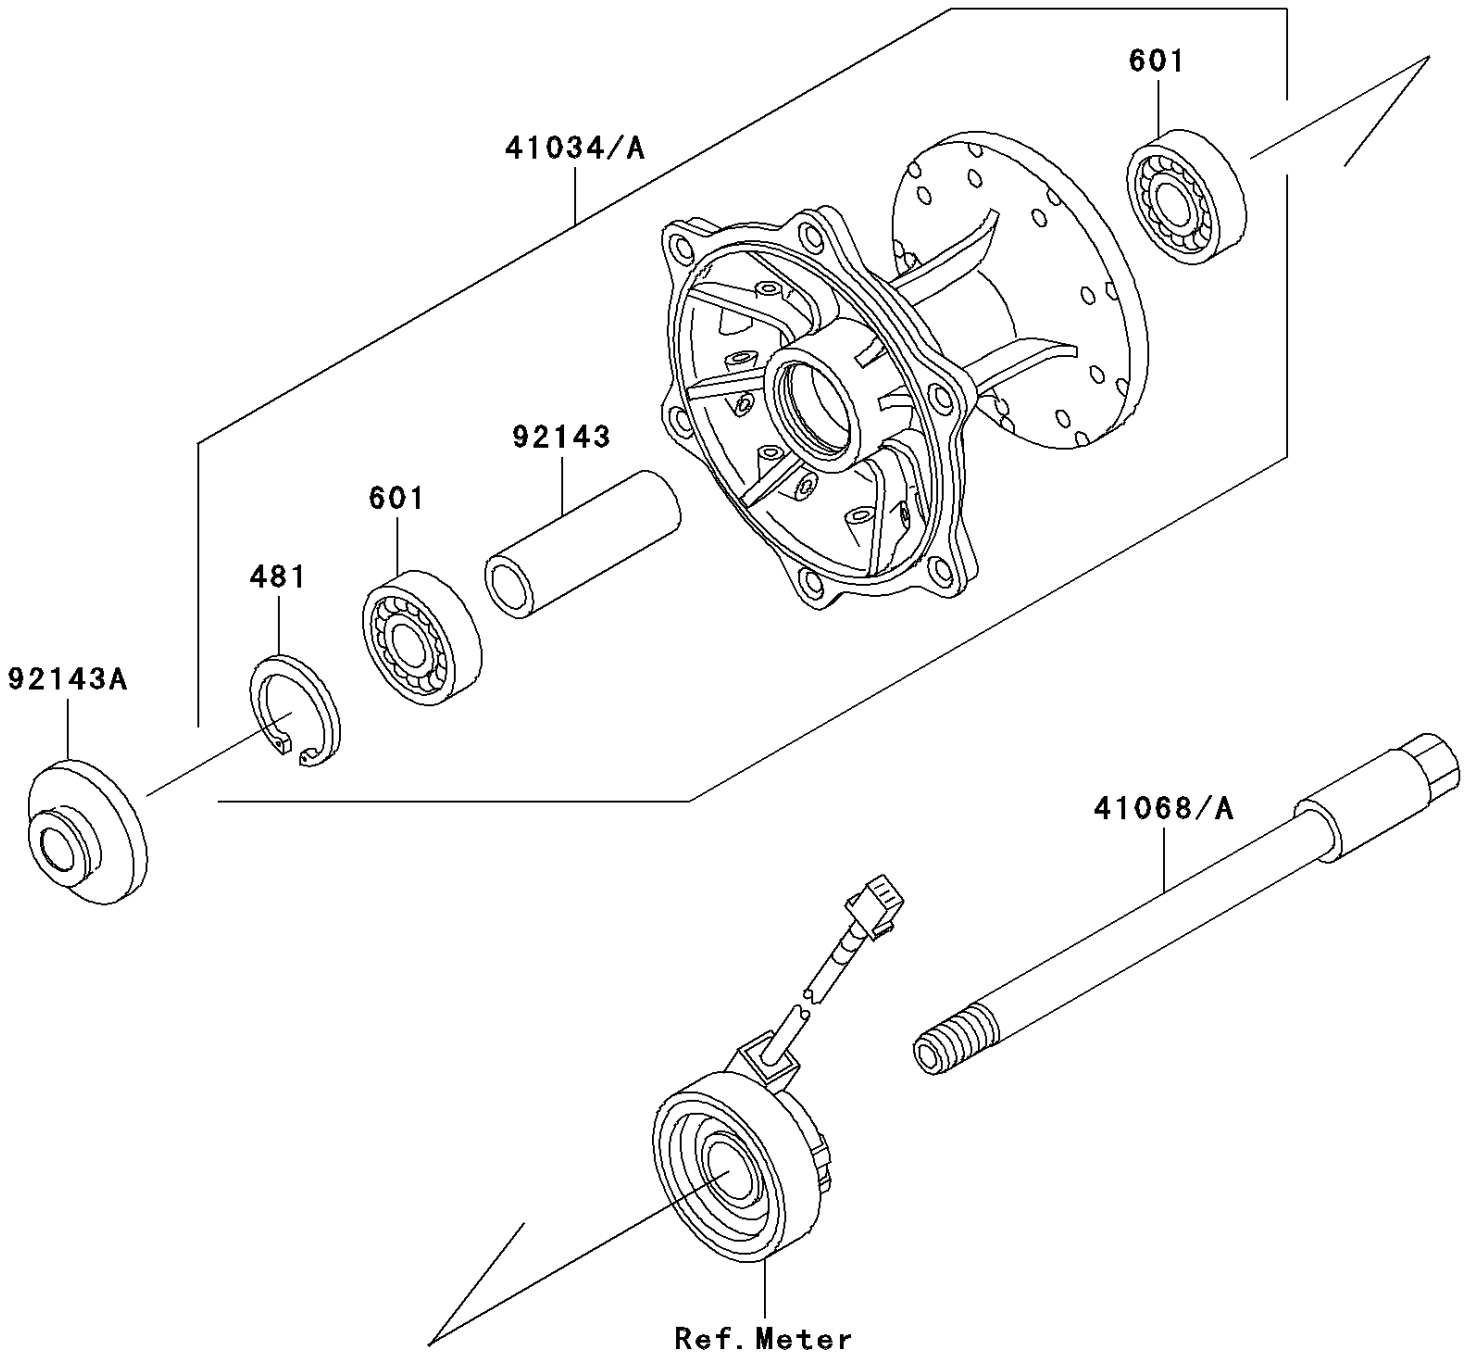

2004 Super Sherpa (Canada Only) PARTS DIAGRAM

Front Hub

F2230

2004 Super Sherpa (Canada Only) PARTS LIST

Front Hub

ITEM NAME	PART NUMBER	QUANTITY
CIRCLIP-TYPE-C,35MM (Ref # 481)	481J3500	1
BEARING-BALL,#6202UG (Ref # 601)	601B6202UG	2
DRUM-ASSY,FRONT BRAKE (Ref # 41034)	41034-0007	1
AXLE,FR (Ref # 41068)	41068-0013	1
COLLAR,15.2X22X67 (Ref # 92143)	92143-1033	1
COLLAR,FR AXLE,L=19.5 (Ref # 92143A)	92143-1918	1