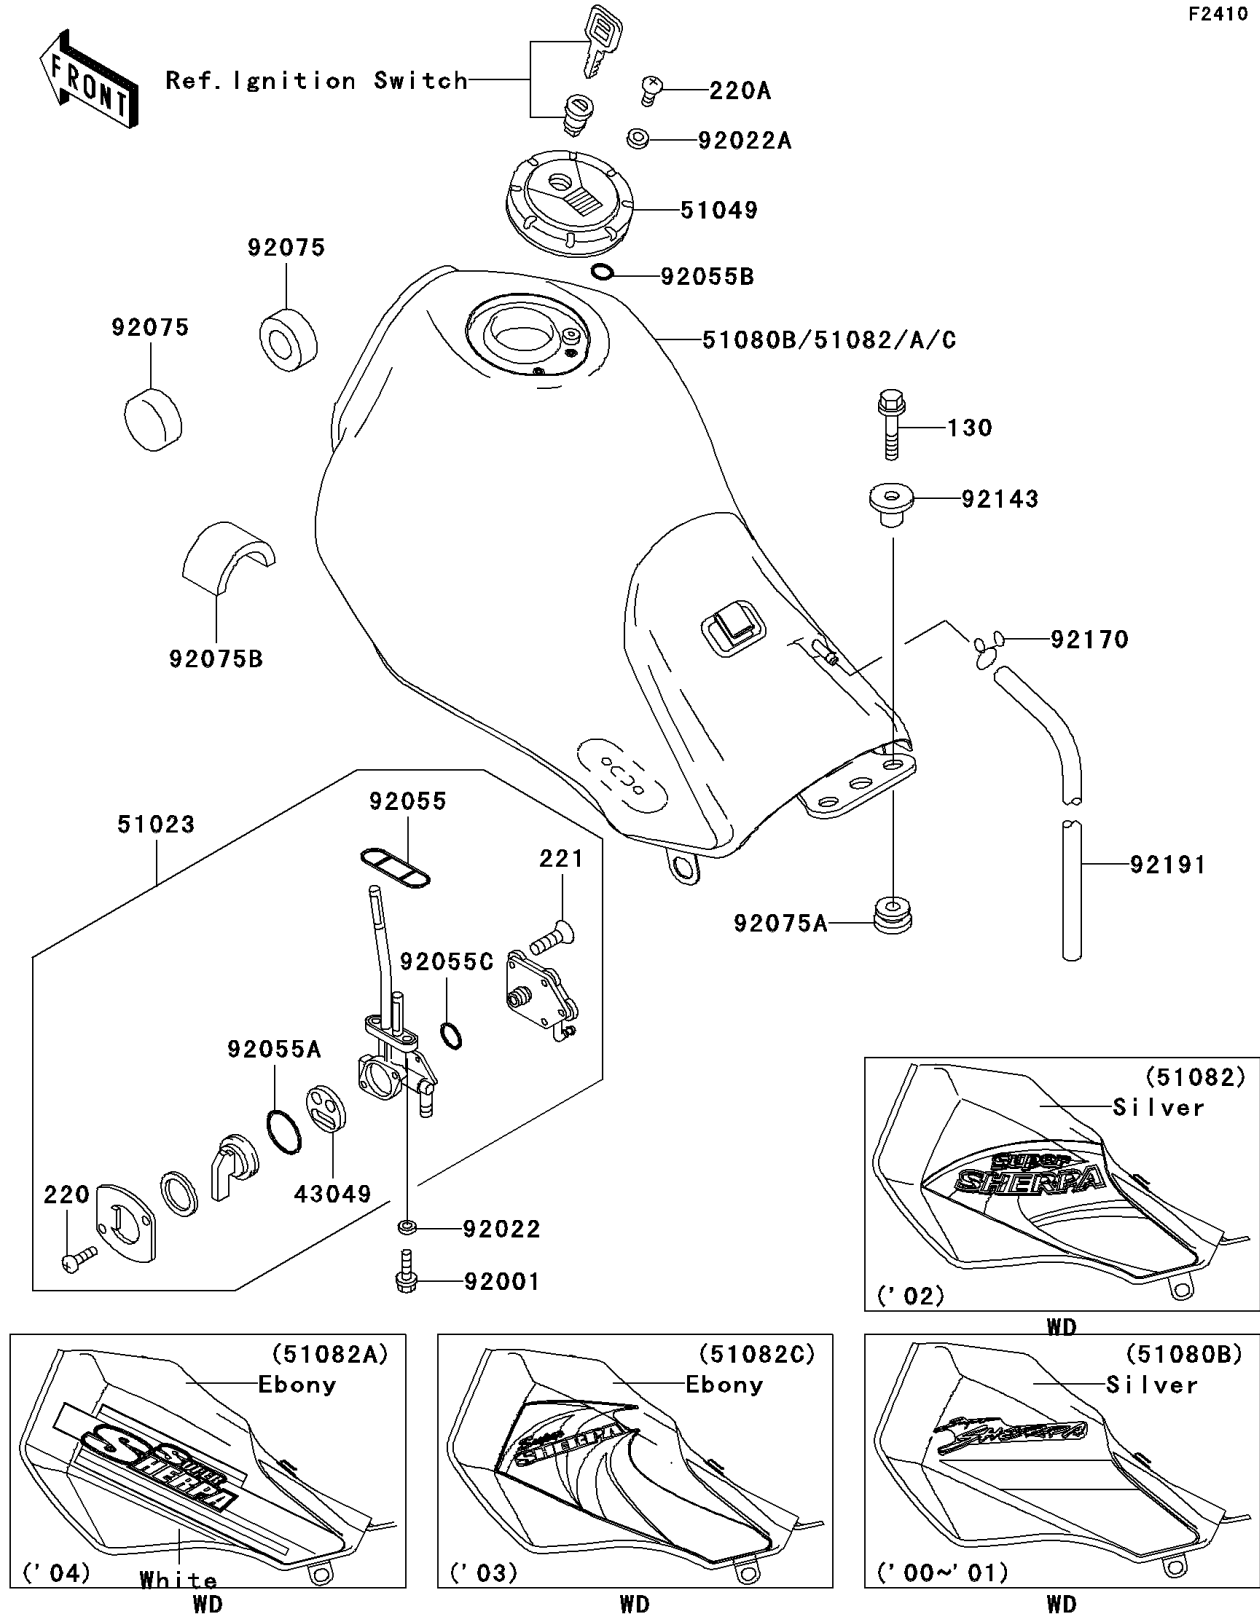

2004 Super Sherpa (Canada Only) PARTS DIAGRAM

Fuel Tank

F2410

2004 Super Sherpa (Canada Only) PARTS LIST

Fuel Tank

ITEM NAME	PART NUMBER	QUANTITY
BOLT-FLANGED,6X25 (Ref # 130)	130H0625	2
SCREW-PAN-CROS (Ref # 220)	220B0308	2
SCREW-PAN-CROS (Ref # 220A)	220D0510	2
SCREW-CSK-CROS,4X14 (Ref # 221)	221B0414	5
PACKING,TAP VALVE (Ref # 43049)	43049-1091	1
TAP-ASSY,FUEL (Ref # 51023)	51023-1278	1
CAP-TANK,FUEL (Ref # 51049)	51049-1134	1
TANK-COMP-FUEL,EBONY/WHITE (Ref # 51082A)	51082-5238-UU	1
BOLT,6X25 (Ref # 92001)	92001-1524	2
WASHER,6.2X11X1.5 (Ref # 92022)	92022-183	2
WASHER,5.1X10X1.0 (Ref # 92022A)	92022-1977	2
RING-O,FUEL TAP PACKING (Ref # 92055)	92055-1112	1
RING-O,TAP LEVER (Ref # 92055A)	92055-1419	1
RING-O,ID=9 (Ref # 92055B)	92055-1552	2
RING-O (Ref # 92055C)	92055-1664	1
DAMPER,FUEL TANK (Ref # 92075)	92075-101	2
DAMPER (Ref # 92075A)	92075-112	2
DAMPER (Ref # 92075B)	92075-1507	1
COLLAR (Ref # 92143)	92143-1353	2
CLAMP,TUBE (Ref # 92170)	92170-1834	1
TUBE,7X12X600 (Ref # 92191)	92191-1138	1