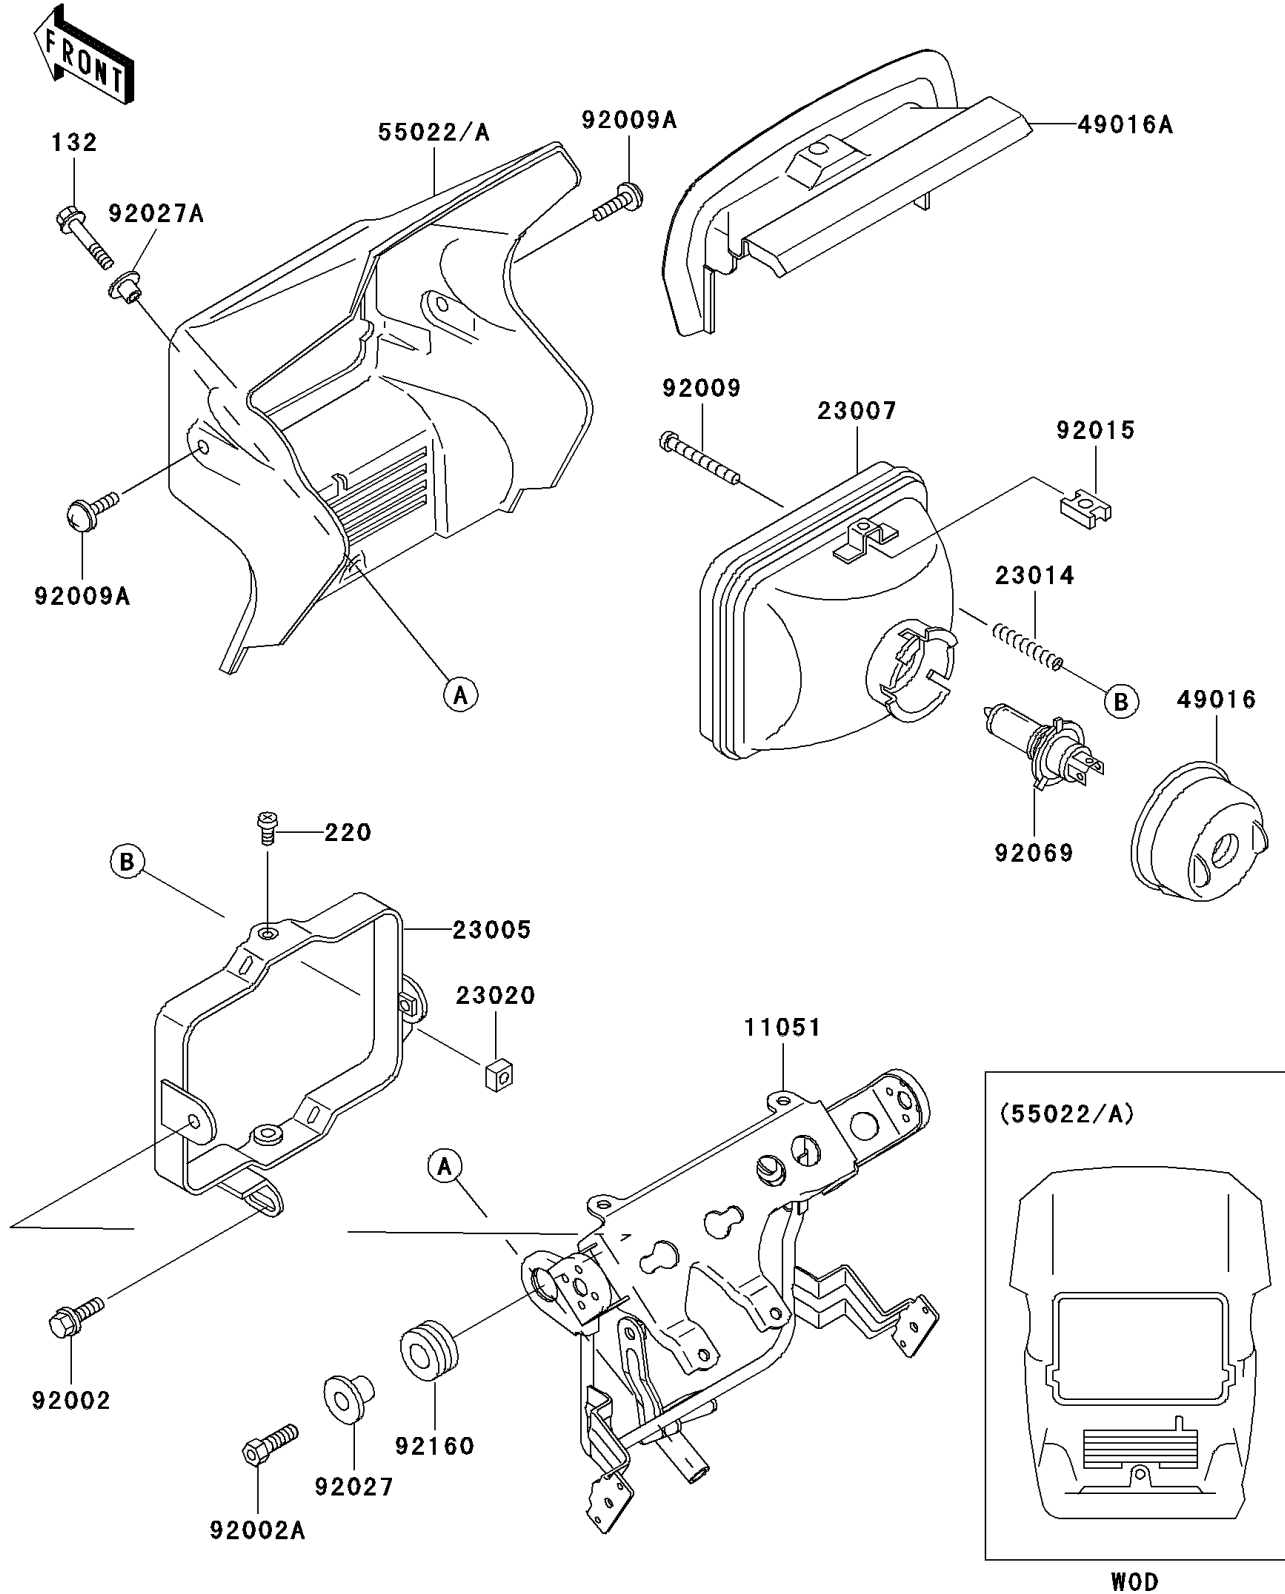

2004 Super Sherpa (Canada Only) PARTS DIAGRAM

Headlight(s)

F2710

2004 Super Sherpa (Canada Only) PARTS LIST

Headlight(s)

ITEM NAME	PART NUMBER	QUANTITY
BOLT-FLANGED-SMALL (Ref # 132)	132E0645	1
SCREW-PAN-CROS,5X8 (Ref # 220)	220B0508	2
BRACKET,HEAD LAMP (Ref # 11051)	11051-1320	1
BODY-COMP-HEAD LAMP (Ref # 23005)	23005-1052	1
LENS-COMP,HEAD LAMP (Ref # 23007)	23007-1364	1
SPRING,FOCUS ADJUSTING (Ref # 23014)	23014-005	1
NUT,4MM,FOCUS ADJUST (Ref # 23020)	23020-018	1
COVER-SEAL,SOCKET (Ref # 49016)	49016-1037	1
COVER-SEAL,HEAD LAMP (Ref # 49016A)	49016-1204	1
COVER-HEAD LAMP,P.WHITE (Ref # 55022)	55022-1085-6F	1
BOLT,6X16 (Ref # 92002)	92002-1124	1
BOLT (Ref # 92002A)	92002-1319	2
SCREW,4X48 (Ref # 92009)	92009-1065	1
SCREW,6X8 (Ref # 92009A)	92009-1294	2
NUT,5MM (Ref # 92015)	92015-1354	2
COLLAR,L=14 (Ref # 92027)	92027-1134	2
COLLAR,L=4.6 (Ref # 92027A)	92027-1168	1
BULB,12V 60/55W,H4 (Ref # 92069)	92069-1002	1
DAMPER (Ref # 92160)	92160-1007	2