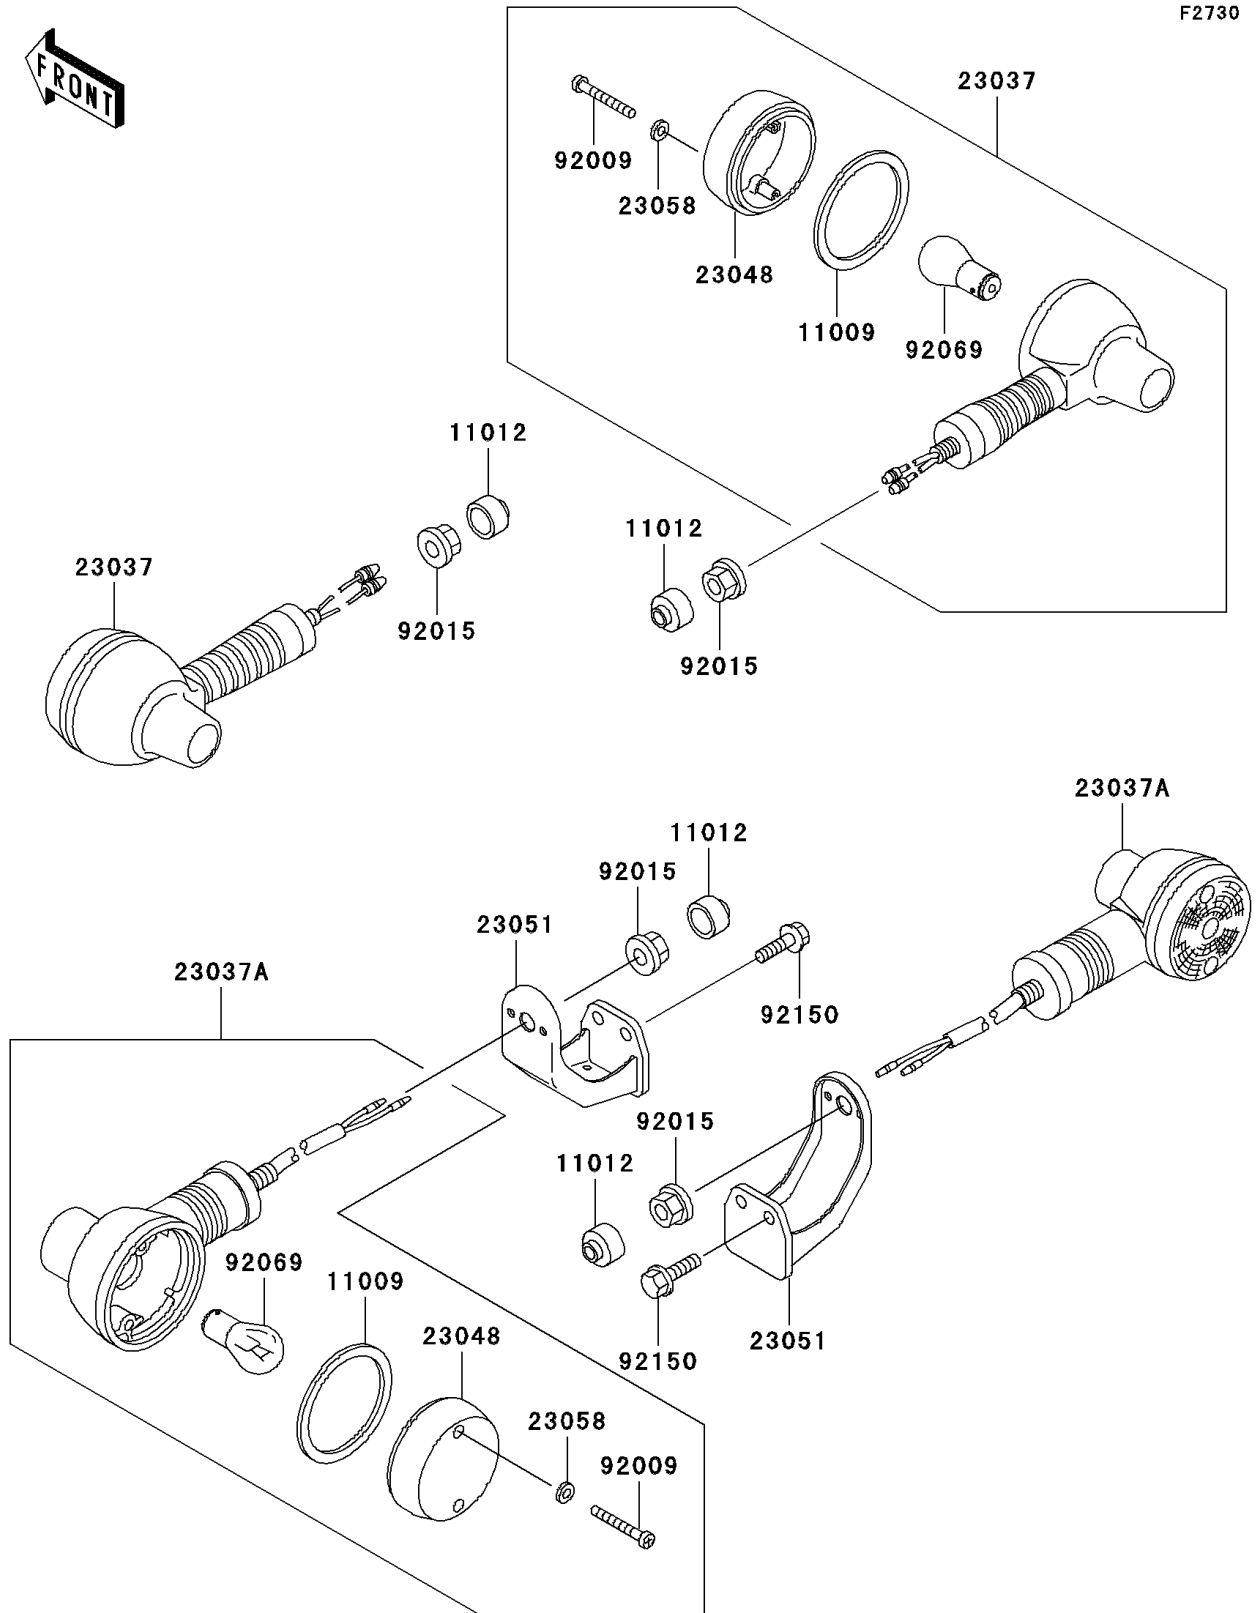

2002 Super Sherpa PARTS DIAGRAM

Turn Signals

2002 Super Sherpa PARTS LIST

Turn Signals

ITEM NAME	PART NUMBER	QUANTITY
GASKET,TURN SIGNAL LAMP LENS (Ref # 11009)	11009-1128	4
CAP,SIGNAL LAMP (Ref # 11012)	11012-1367	4
LAMP-ASSY-SIGNAL,FR (Ref # 23037)	23037-1201	2
LAMP-ASSY-SIGNAL,RR (Ref # 23037A)	23037-1371	2
LENS-SIGNAL LAMP (Ref # 23048)	23048-1076	4
BRACKET-SIGNAL LAMP,RR (Ref # 23051)	23051-1246	2
WASHER,PLAIN,4MM (Ref # 23058)	23058-002	8
SCREW,TAPPING,4X30 (Ref # 92009)	92009-1056	8
NUT,FLANGED,10MM (Ref # 92015)	92015-1428	4
BULB,12V 32CP(23W) (Ref # 92069)	92069-055	4
BOLT,FLANGED,6X16 (Ref # 92150)	92150-1506	2