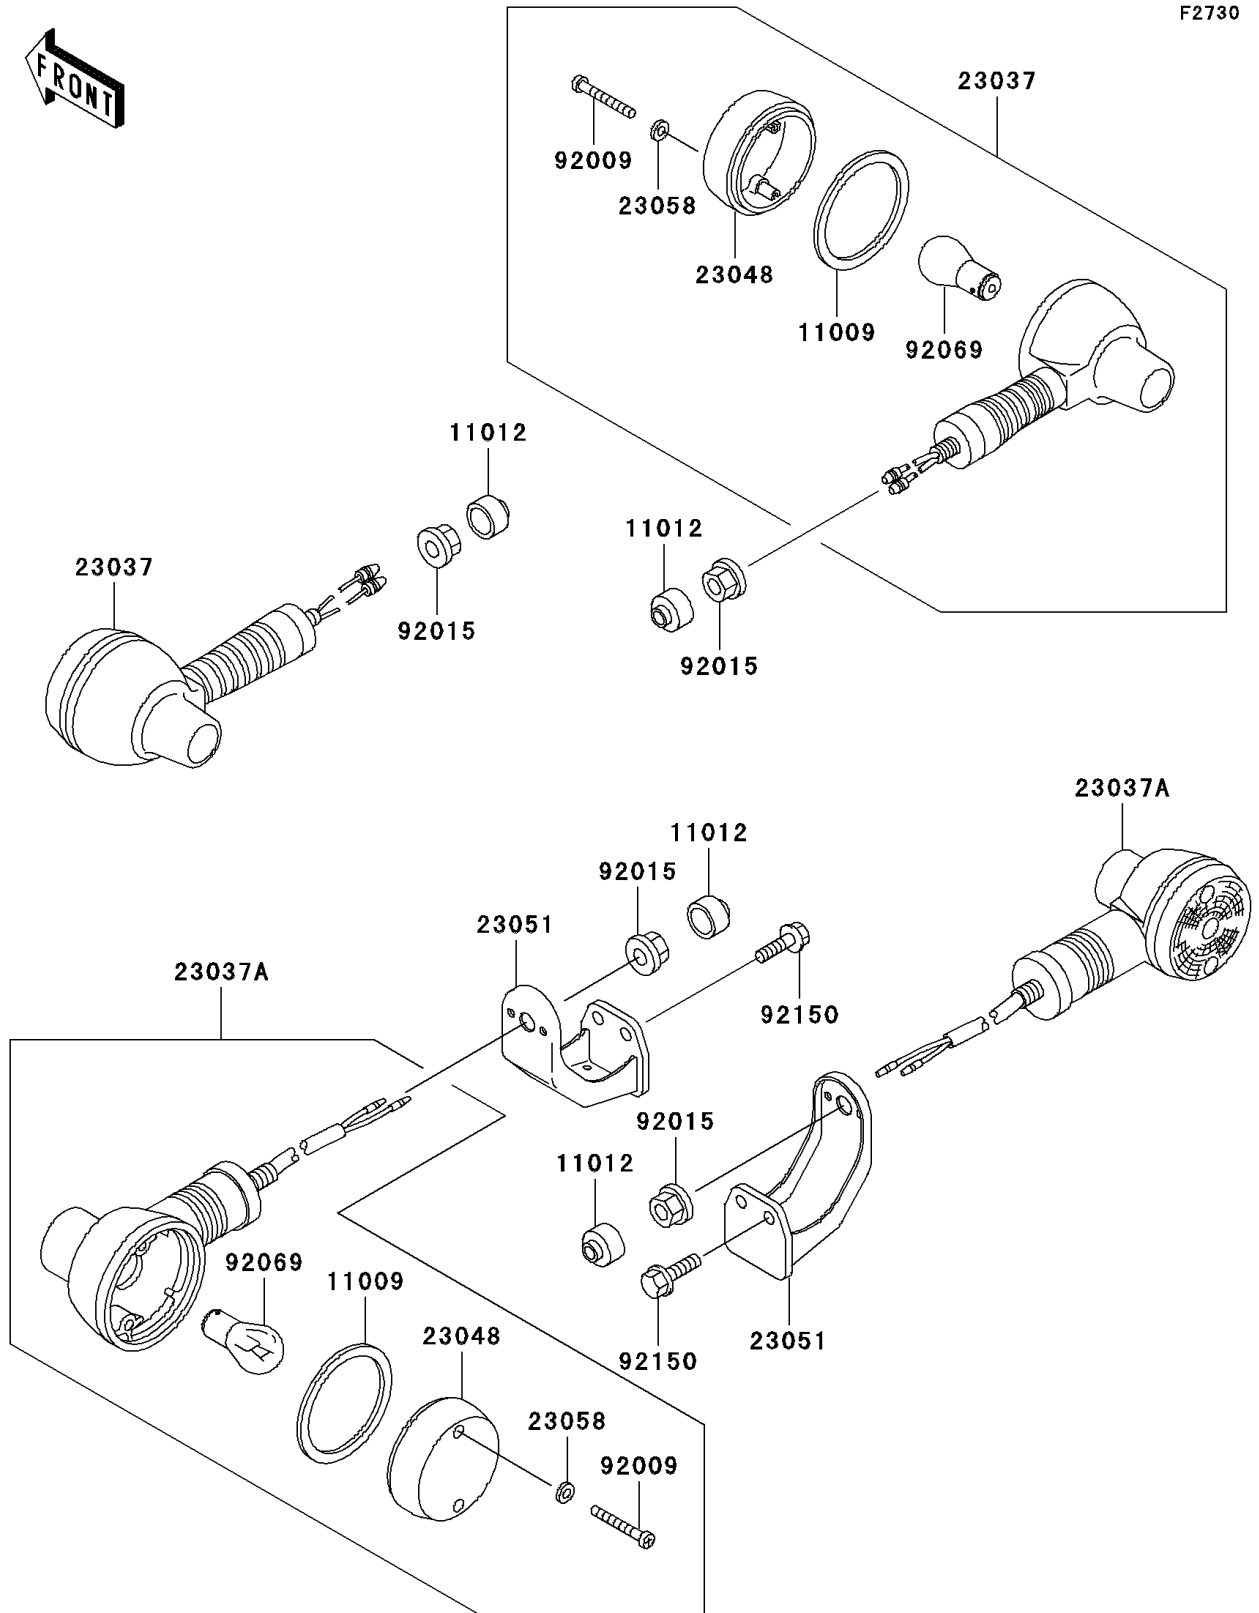

# 2004 Super Sherpa (Canada Only) PARTS DIAGRAM

Turn Signals

## 2004 Super Sherpa (Canada Only) PARTS LIST

### Turn Signals

ITEM NAME	PART NUMBER	QUANTITY
GASKET,TURN SIGNAL LAMP LENS (Ref # 11009)	11009-1128	4
CAP,SIGNAL LAMP (Ref # 11012)	11012-1367	4
LAMP-ASSY-SIGNAL,FR (Ref # 23037)	23037-1201	2
LAMP-ASSY-SIGNAL,RR (Ref # 23037A)	23037-1371	2
LENS-SIGNAL LAMP (Ref # 23048)	23048-1076	4
BRACKET-SIGNAL LAMP,RR (Ref # 23051)	23051-1246	2
WASHER,PLAIN,4MM (Ref # 23058)	23058-002	8
SCREW,TAPPING,4X30 (Ref # 92009)	92009-1056	8
NUT,FLANGED,10MM (Ref # 92015)	92015-1428	4
BULB,12V 32CP(23W) (Ref # 92069)	92069-055	4
BOLT,FLANGED,6X16 (Ref # 92150)	92150-1506	2