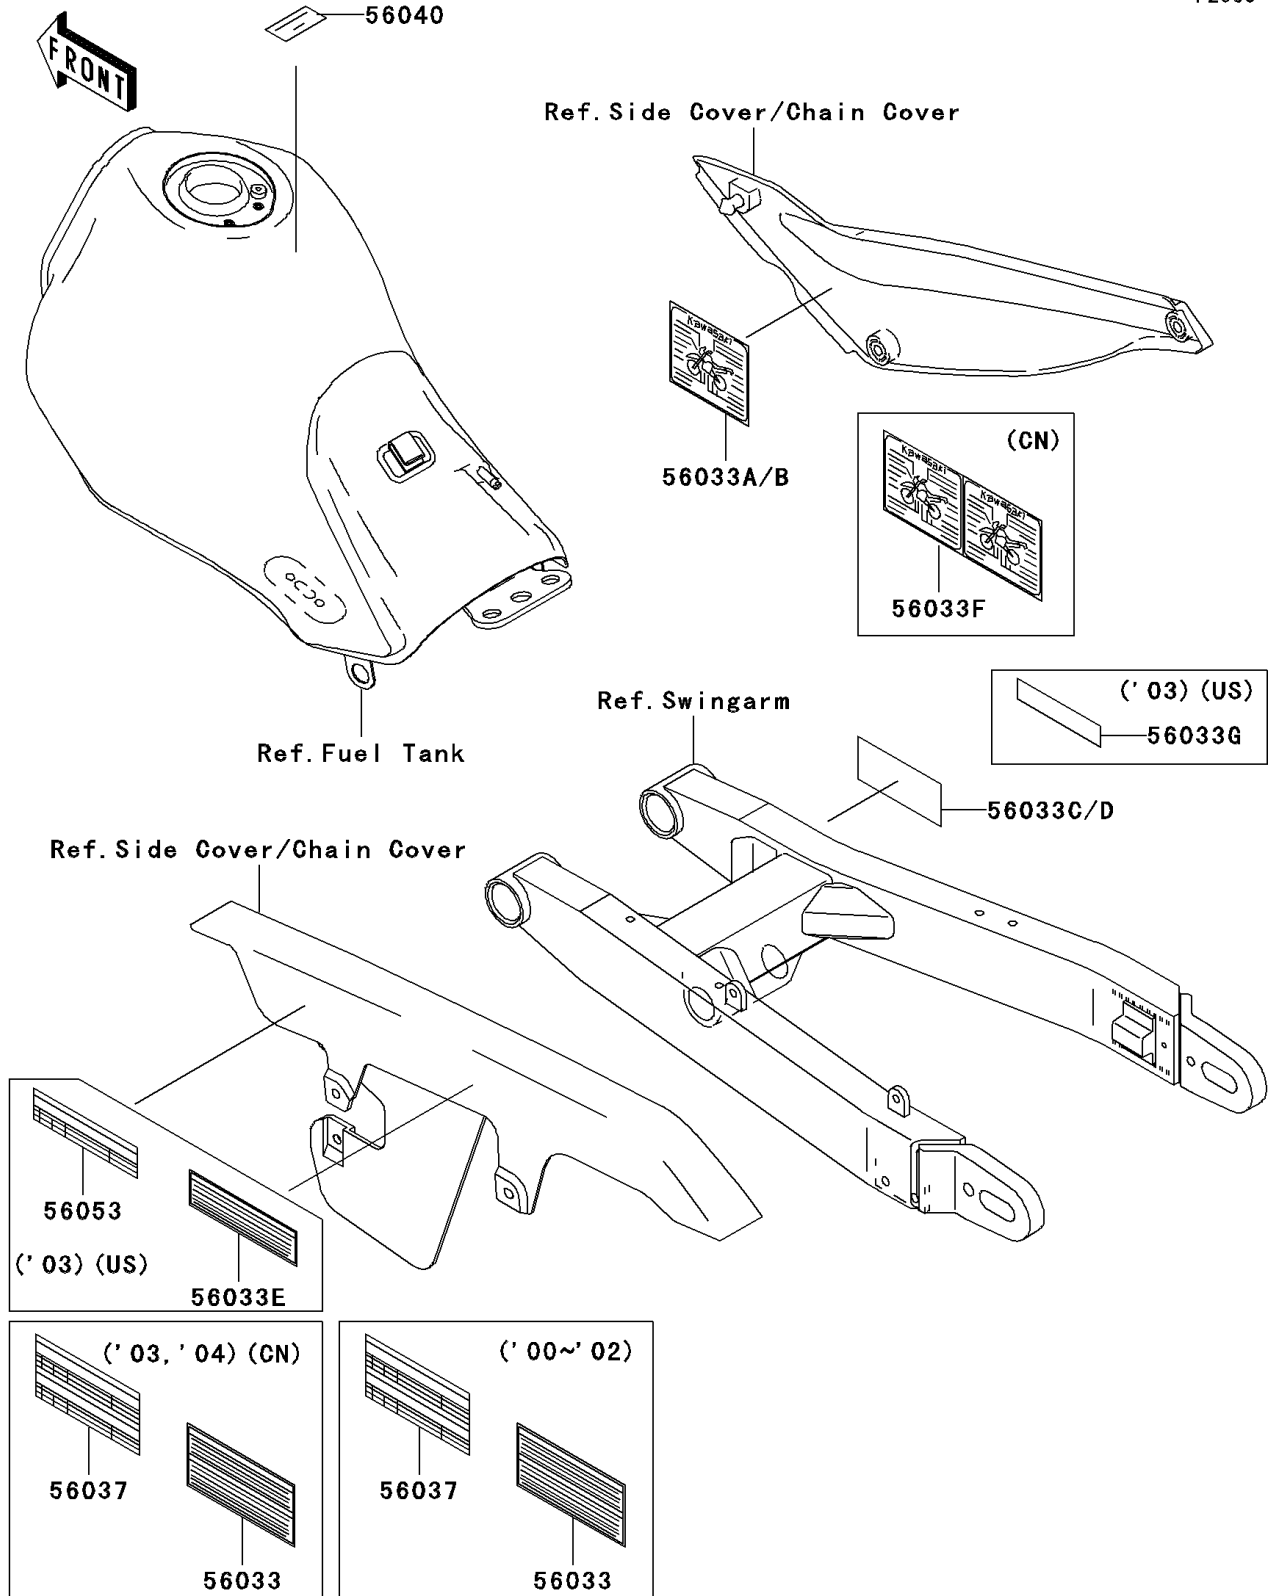

2004 Super Sherpa (Canada Only) PARTS DIAGRAM

Labels

F2860

2004 Super Sherpa (Canada Only) PARTS LIST

Labels

ITEM NAME	PART NUMBER	QUANTITY
LABEL-MANUAL,CHAIN (Ref # 56033)	56033-1087	1
LABEL-MANUAL,OIL&OIL FILTER (Ref # 56033D)	56033-1286	1
LABEL-MANUAL,DAILY SAFETY (Ref # 56033F)	56033-1365	1
LABEL-SPECIFICATION,TIRE&LOAD (Ref # 56037)	56037-1814	1