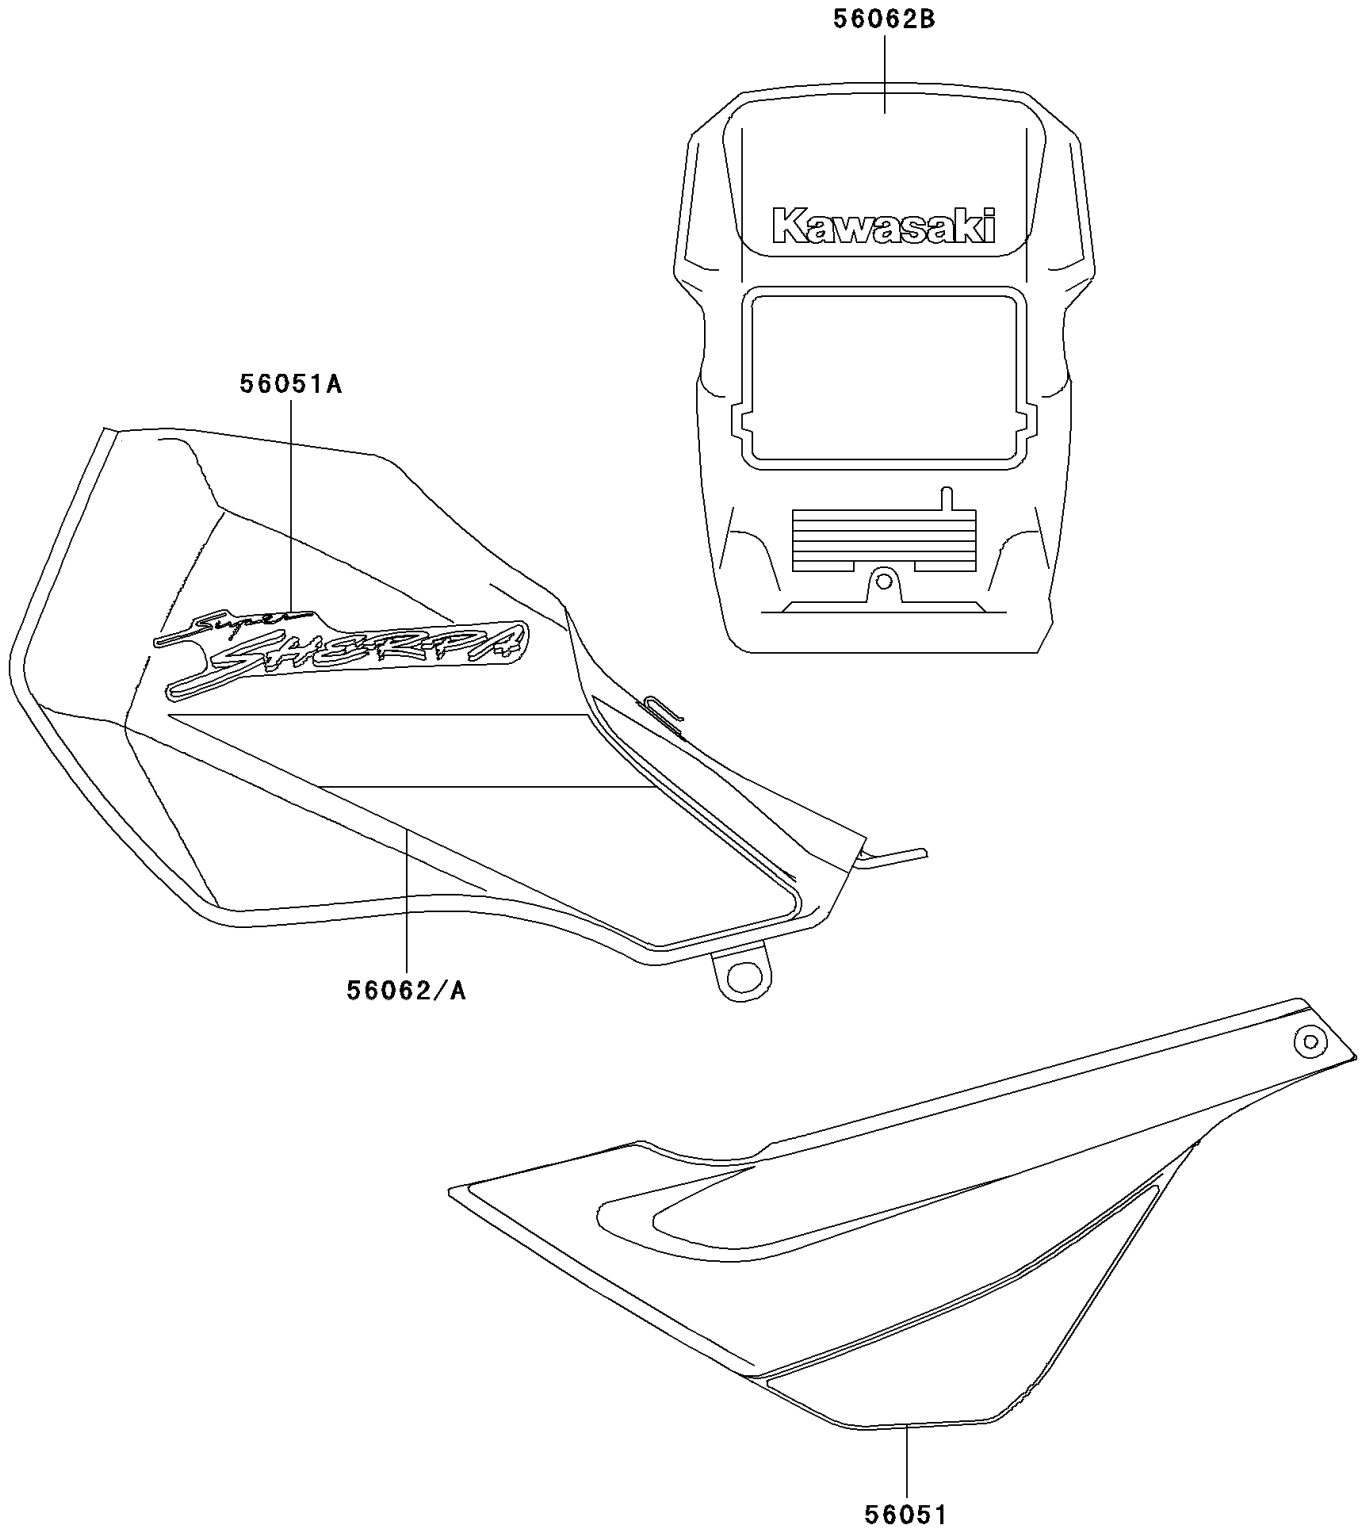

2000 Super Sherpa PARTS DIAGRAM

Decals(KL250-G4/G5)

F2861

2000 Super Sherpa PARTS LIST

Decals(KL250-G4/G5)

ITEM NAME	PART NUMBER	QUANTITY
MARK,SIDE COVER,LH (Ref # 56051)	56051-1633	1
MARK,FUEL TANK,SHERPA (Ref # 56051A)	56051-1634	2
PATTERN,FUEL TANK,LH (Ref # 56062)	56062-1083	1
PATTERN,FUEL TANK,RH (Ref # 56062A)	56062-1084	1
PATTERN,HEAD LAMP COVER (Ref # 56062B)	56062-1945	1