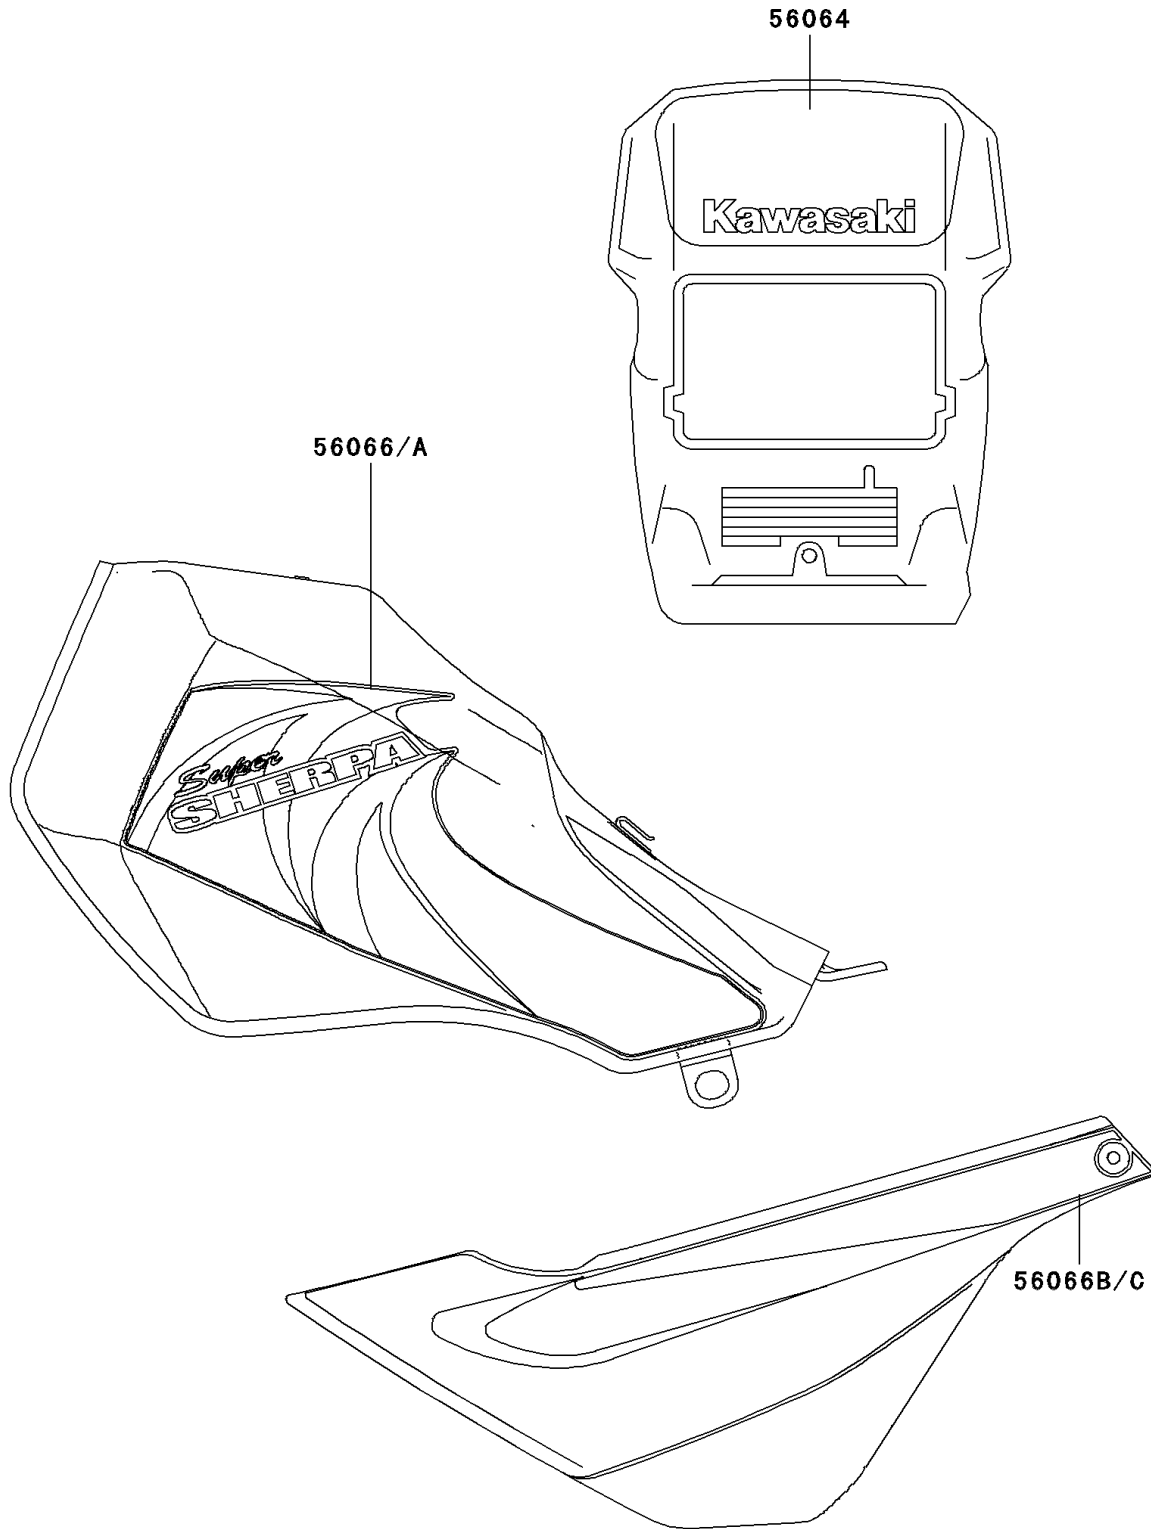

2003 Super Sherpa PARTS DIAGRAM

Decals(KL250-G7)

F2861B

2003 Super Sherpa PARTS LIST

Decals(KL250-G7)

ITEM NAME	PART NUMBER	QUANTITY
PATTERN,HEAD LAMP (Ref # 56064)	56064-1755	1
PATTERN,FUEL TANK,LH (Ref # 56066)	56066-1475	1
PATTERN,FUEL TANK,RH (Ref # 56066A)	56066-1476	1
PATTERN,SIDE COVER,LH (Ref # 56066B)	56066-1477	1
PATTERN,SIDE COVER,RH (Ref # 56066C)	56066-1478	1