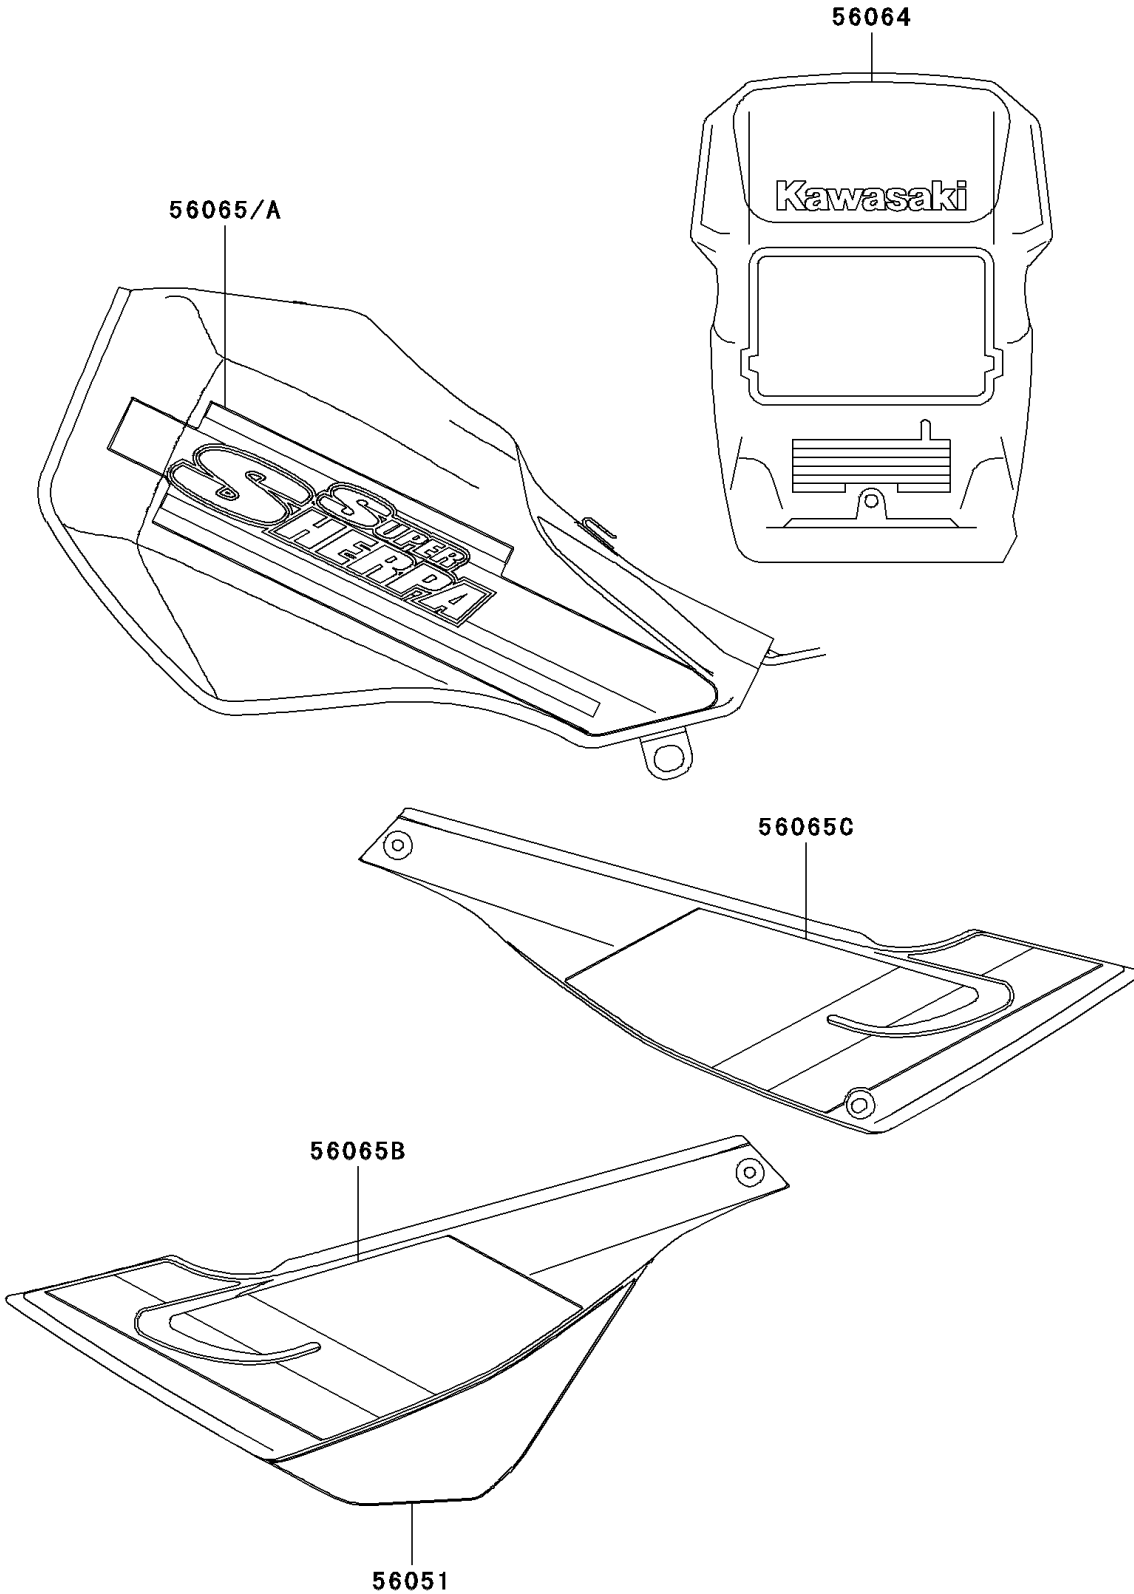

# 2004 Super Sherpa (Canada Only) PARTS DIAGRAM

Decals(KL250-G8)

F2861C

## 2004 Super Sherpa (Canada Only) PARTS LIST

Decals(KL250-G8)

ITEM NAME	PART NUMBER	QUANTITY
MARK,SIDE COVER,LH (Ref # 56051)	56051-1633	1
PATTERN,HEAD LAMP (Ref # 56064)	56064-1755	1
PATTERN,FUEL TANK,LH (Ref # 56065)	56065-1925	1
PATTERN,FUEL TANK,RH (Ref # 56065A)	56065-1926	1
PATTERN,SIDE COVER,LH (Ref # 56065B)	56065-1927	1
PATTERN,SIDE COVER,RH (Ref # 56065C)	56065-1928	1