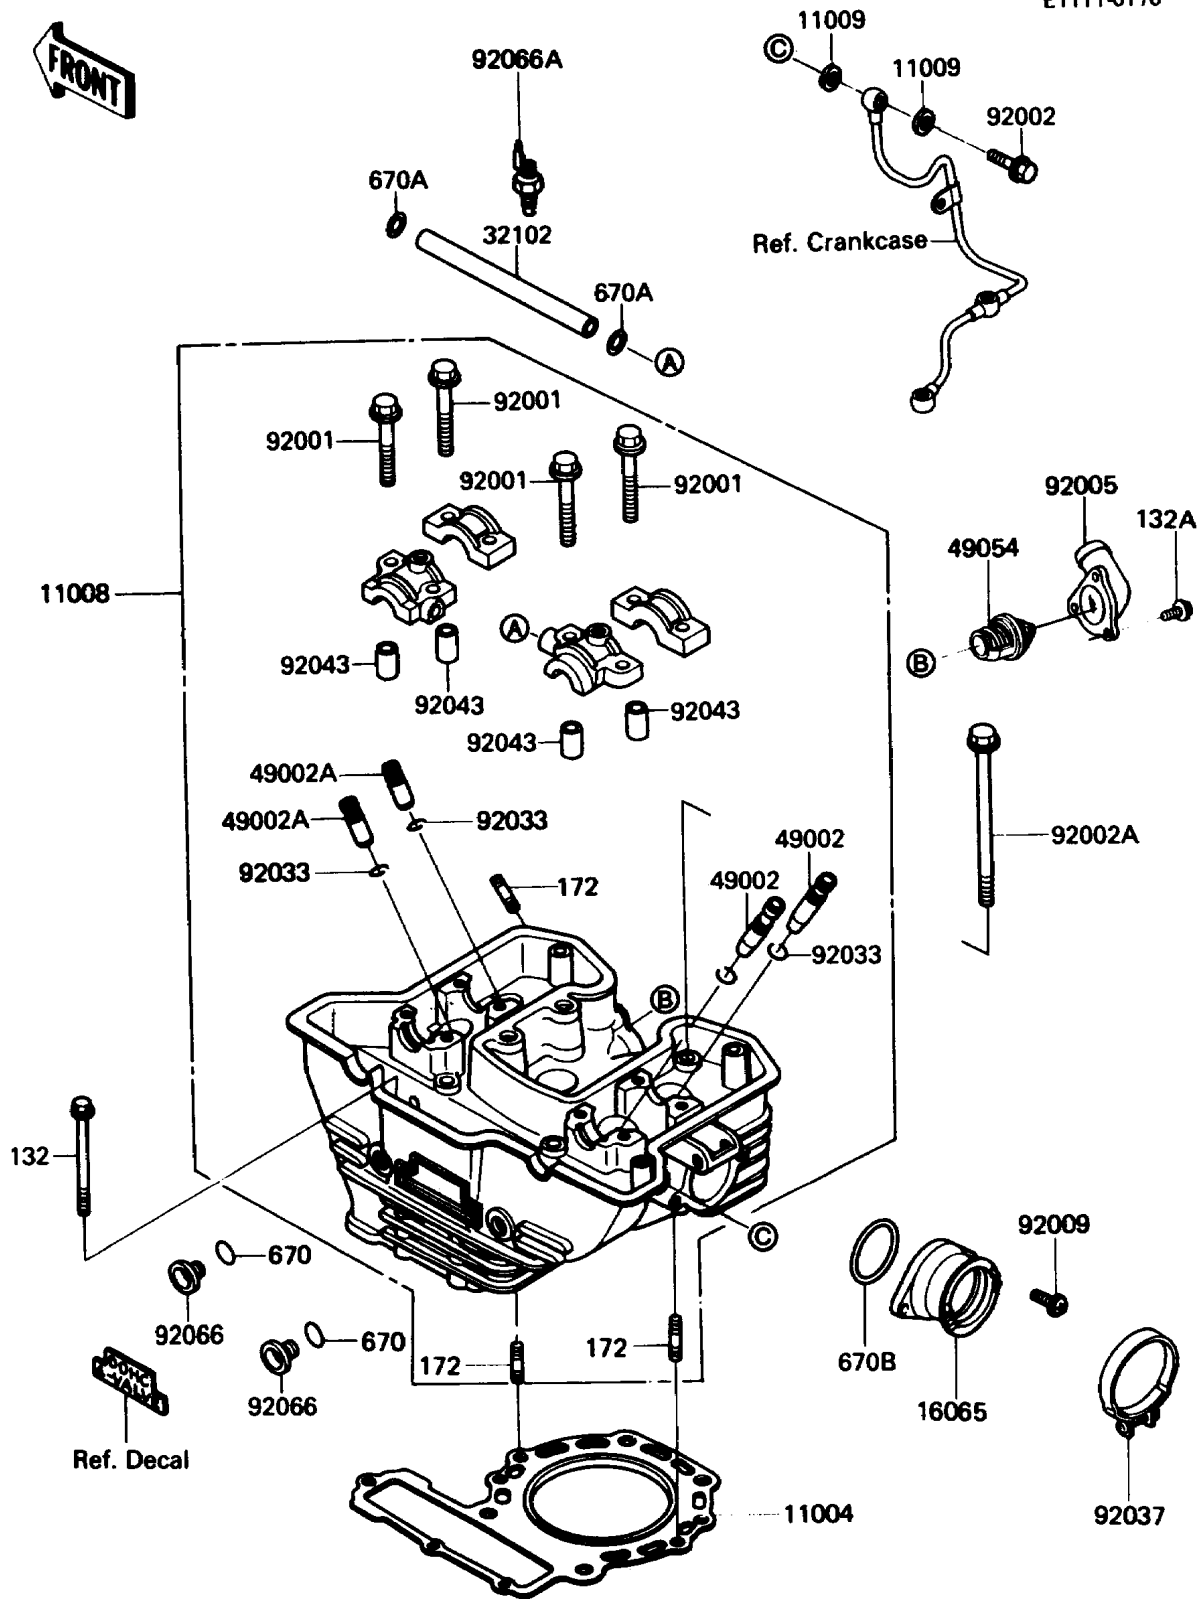

1990 KLR650 PARTS DIAGRAM

Cylinder Head

E1111-0170

1990 KLR650 PARTS LIST

Cylinder Head

ITEM NAME	PART NUMBER	QUANTITY
-----------	-------------	----------