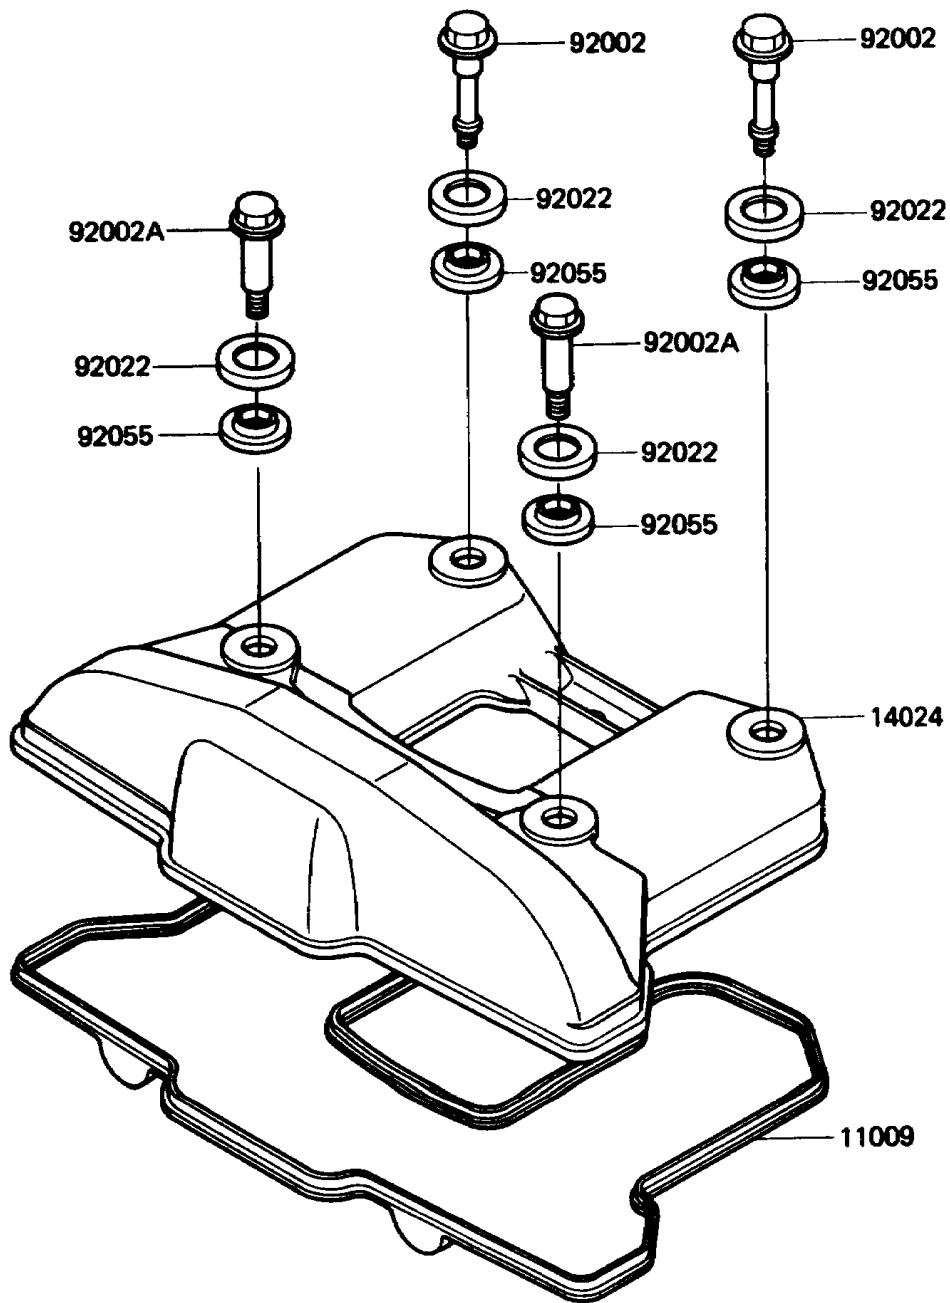

# 1987 KLR® 650 PARTS DIAGRAM

Cylinder Head Cover

E1112-0096

# 1987 KLR® 650 PARTS LIST

## Cylinder Head Cover

ITEM NAME	PART NUMBER	QUANTITY
GASKET,HEAD COVER (Ref # 11009)	11009-1365	1
COVER,CYLINDER HEAD (Ref # 14024)	14024-1388	1
BOLT,L=46.5 (Ref # 92002)	92001-1853	2
BOLT,L=34.5 (Ref # 92002A)	92001-1854	2
WASHER,HEAD COVER BOLT (Ref # 92022)	92022-1487	4
RING-O,HEAD COVER BOLT (Ref # 92055)	92055-1225	4