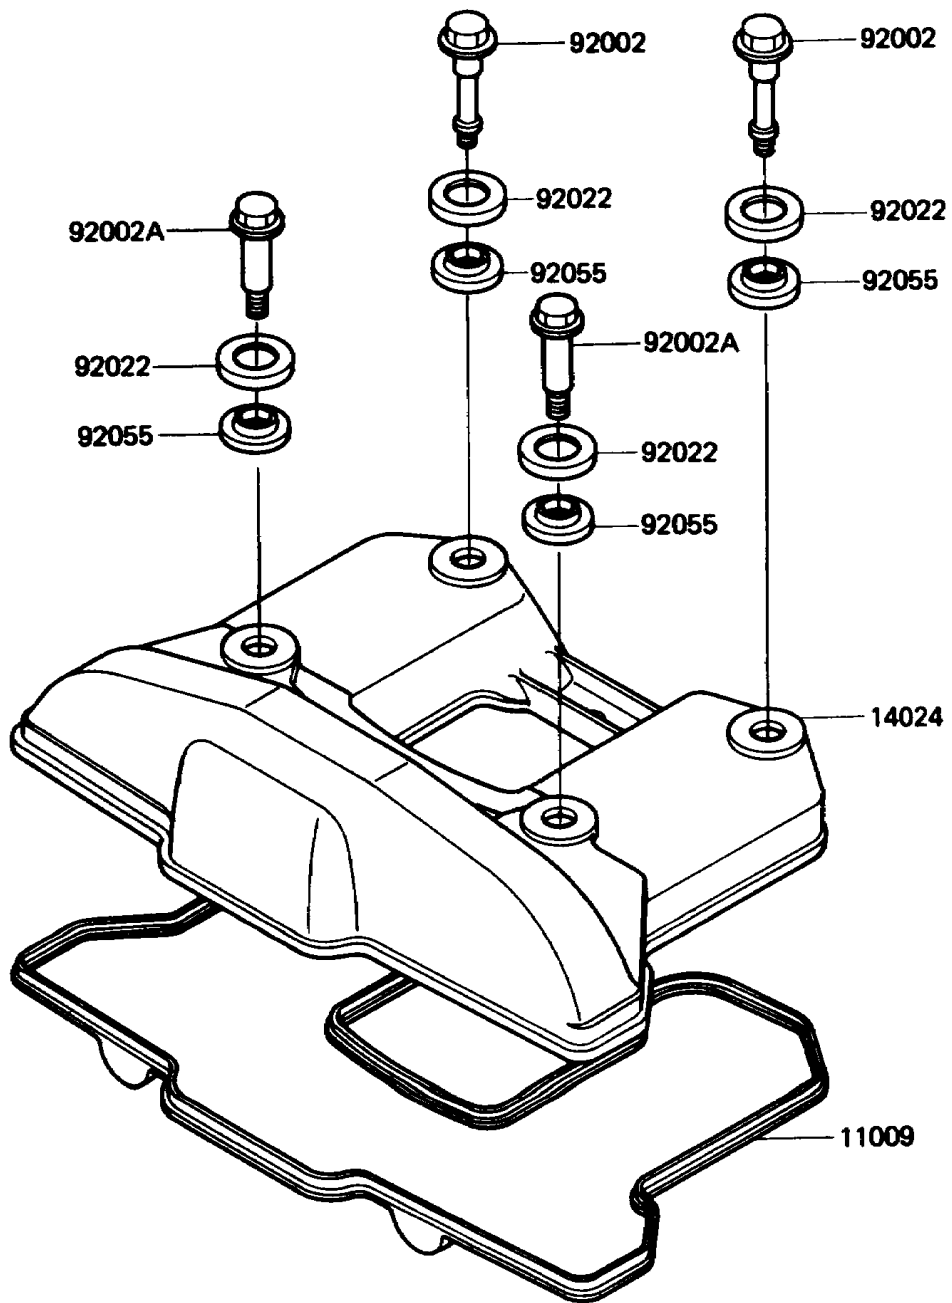

1989 KLR650 PARTS DIAGRAM

Cylinder Head Cover

E1112-0096

1989 KLR650 PARTS LIST

Cylinder Head Cover

ITEM NAME	PART NUMBER	QUANTITY
GASKET,HEAD COVER (Ref # 11009)	11009-1365	1
COVER,CYLINDER HEAD (Ref # 14024)	14024-1388	1
BOLT,L=46.5 (Ref # 92002)	92001-1853	2
BOLT,L=34.5 (Ref # 92002A)	92001-1854	2
WASHER,HEAD COVER BOLT (Ref # 92022)	92022-1487	4
RING-O,HEAD COVER BOLT (Ref # 92055)	92055-1225	4