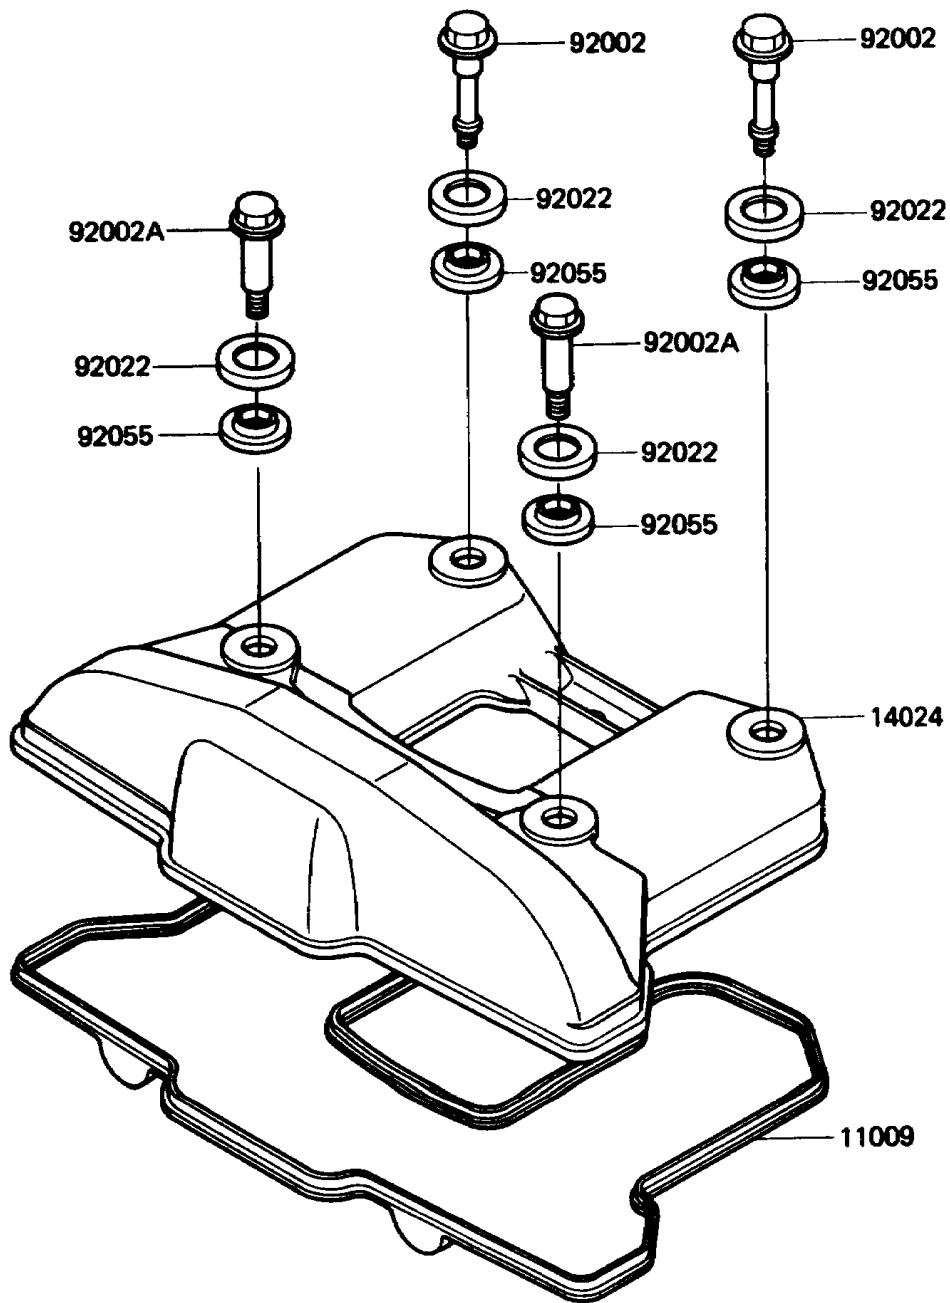

1990 KLR650 PARTS DIAGRAM

Cylinder Head Cover

E1112-0096

1990 KLR650 PARTS LIST

Cylinder Head Cover

ITEM NAME	PART NUMBER	QUANTITY
GASKET,HEAD COVER (Ref # 11009)	11009-1365	1
COVER,CYLINDER HEAD (Ref # 14024)	14024-1388	1
BOLT,L=46.5 (Ref # 92002)	92001-1853	2
BOLT,L=34.5 (Ref # 92002A)	92001-1854	2
WASHER,HEAD COVER BOLT (Ref # 92022)	92022-1487	4
RING-O,HEAD COVER BOLT (Ref # 92055)	92055-1225	4