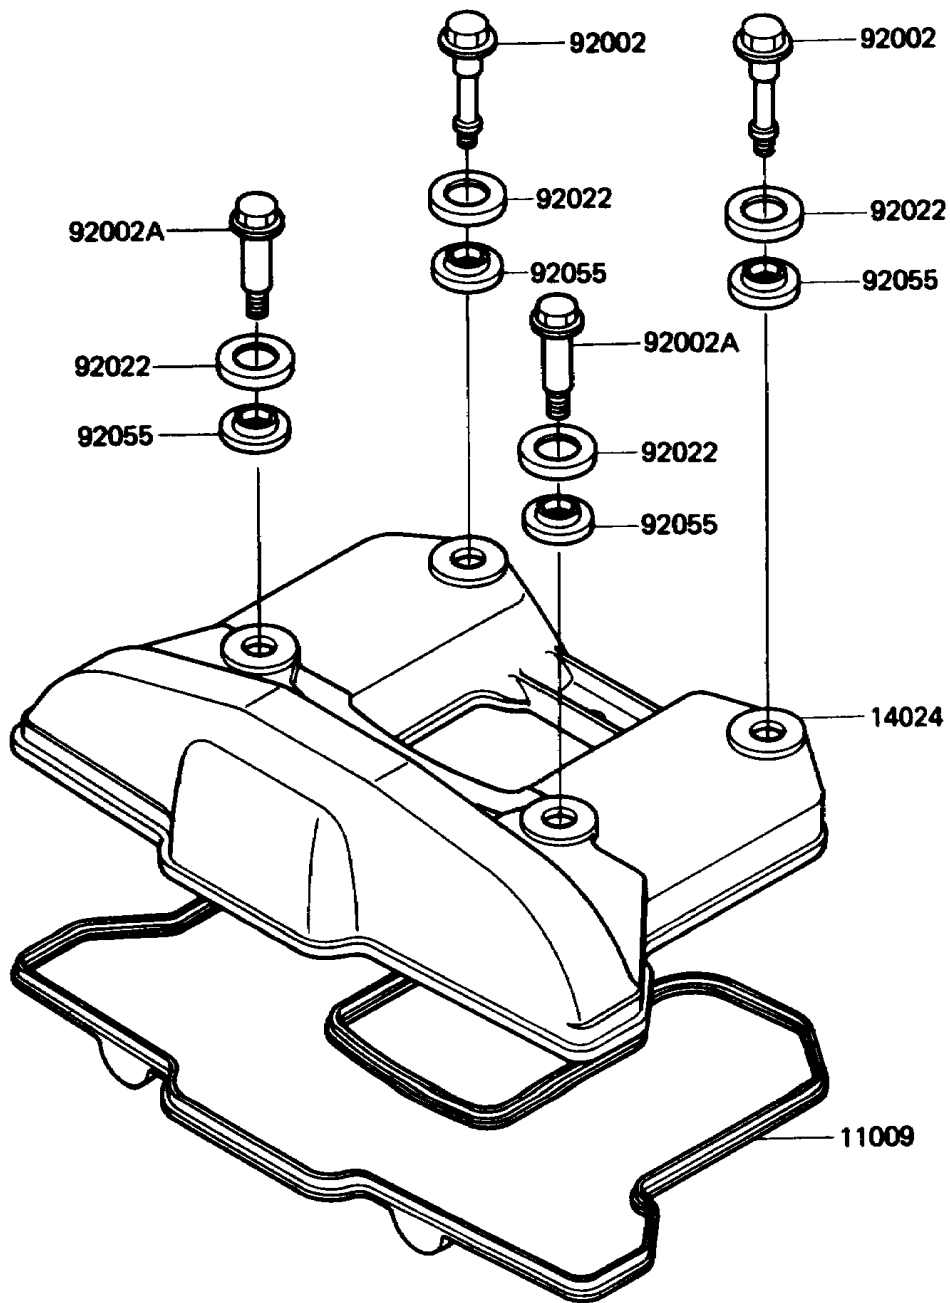

1990 KLR650 PARTS DIAGRAM

Cylinder Head Cover

E1112-0096

1990 KLR650 PARTS LIST

Cylinder Head Cover

ITEM NAME	PART NUMBER	QUANTITY
-----------	-------------	----------