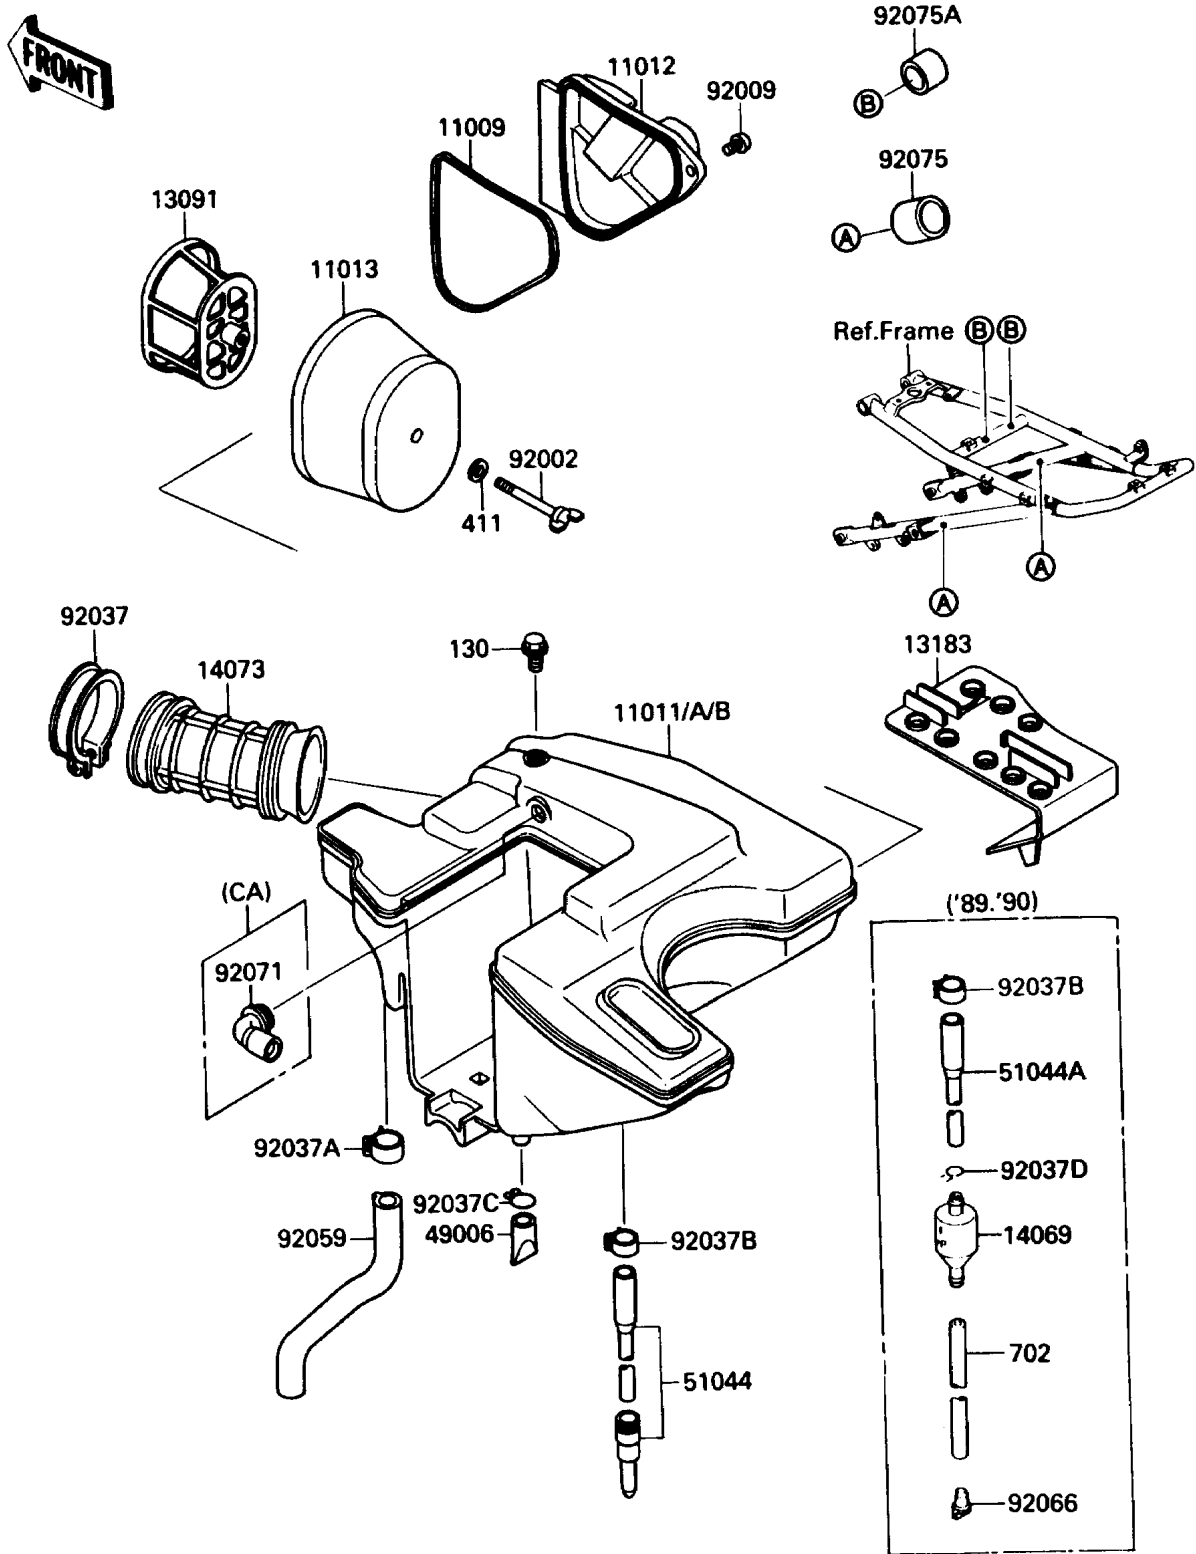

1987 KLR® 650 PARTS DIAGRAM

Air Filter

E 11 50

1987 KLR® 650 PARTS LIST

Air Filter

ITEM NAME	PART NUMBER	QUANTITY
GASKET (Ref # 11009)	11009-1649	1
CASE-AIR FILTER (Ref # 11011A)	11011-1301	1
CASE-AIR FILTER (Ref # 11011B)	11011-1302	1
CAP,AIR FILTER (Ref # 11012)	11012-1681	1
ELEMENT-AIR FILTER (Ref # 11013)	11013-1152	1
HOLDER (Ref # 13091)	13091-1473	1
PLATE (Ref # 13183)	13183-1118	1
DUCT (Ref # 14073)	14073-1288	1
BOOT (Ref # 49006)	49006-1211	2
TUBE-ASSY,DRAIN (Ref # 51044)	51044-1084	1
BOLT (Ref # 92002)	92002-1904	1
SCREW (Ref # 92009)	92009-1460	1
CLAMP (Ref # 92037)	92037-1859	1
CLAMP (Ref # 92037A)	92037-1860	1
CLAMP (Ref # 92037B)	92037-1861	1
CLAMP,14.5MM (Ref # 92037C)	92037-1900	2
TUBE (Ref # 92059)	92059-1774	1
GROMMET,AIR FILTER (Ref # 92071)	92071-1147	1
DAMPER,25X31X30 (Ref # 92075)	92075-1906	2
DAMPER,18X27X20 (Ref # 92075A)	92075-1907	2
BOLT-FLANGED,6X10 (Ref # 130)	130G0610	1
WASHER-PLAIN,6MM (Ref # 411)	411E0600	1