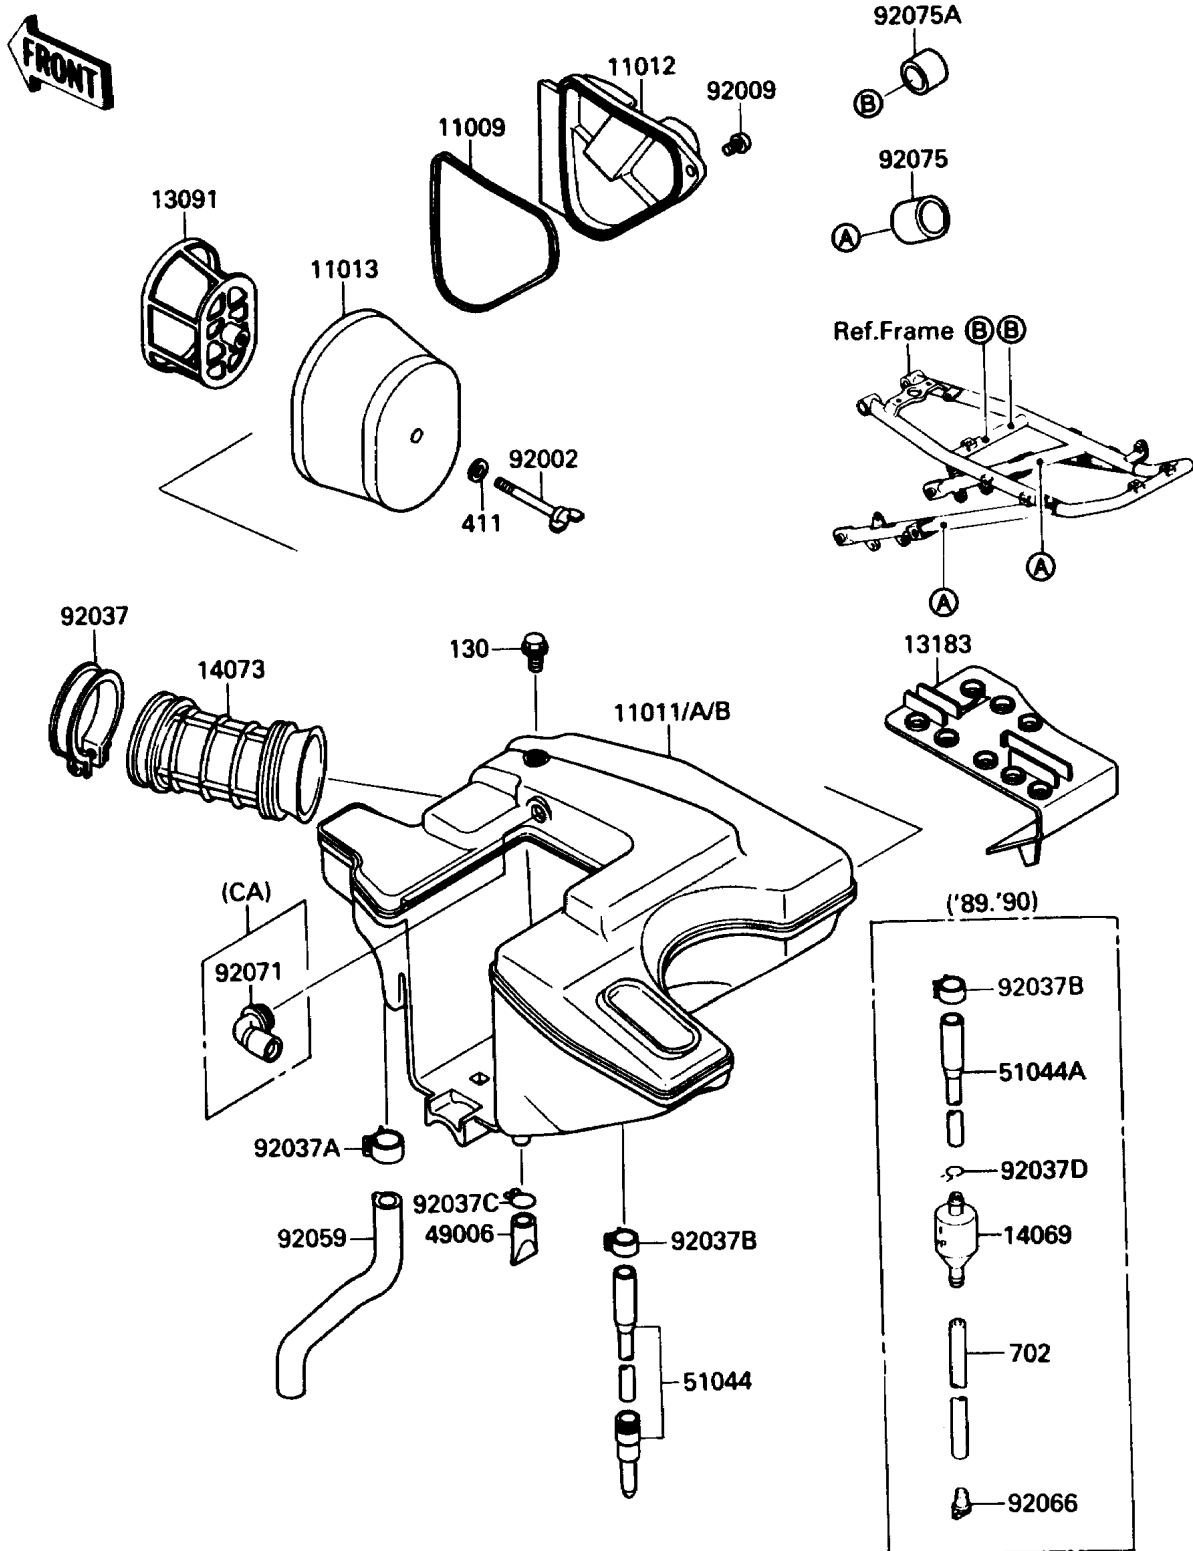

1989 KLR650 PARTS DIAGRAM

Air Filter

E 11 50

1989 KLR650 PARTS LIST

Air Filter

ITEM NAME	PART NUMBER	QUANTITY
GASKET (Ref # 11009)	11009-1649	1
CASE-AIR FILTER (Ref # 11011)	11011-1300	1
CASE-AIR FILTER (Ref # 11011A)	11011-1301	1
CASE-AIR FILTER (Ref # 11011B)	11011-1302	1
CAP,AIR FILTER (Ref # 11012)	11012-1681	1
ELEMENT-AIR FILTER (Ref # 11013)	11013-1152	1
HOLDER (Ref # 13091)	13091-1473	1
PLATE (Ref # 13183)	13183-1118	1
BREATHER (Ref # 14069)	14069-1051	1
DUCT (Ref # 14073)	14073-1288	1
BOOT (Ref # 49006)	49006-1211	2
TUBE-ASSY,AIR FILTER (Ref # 51044A)	51044-1105	1
BOLT (Ref # 92002)	92002-1904	1
SCREW (Ref # 92009)	92009-1460	1
CLAMP (Ref # 92037)	92037-1859	1
CLAMP (Ref # 92037A)	92037-1860	1
CLAMP (Ref # 92037B)	92037-1861	1
CLAMP,14.5MM (Ref # 92037C)	92037-1900	2
CLAMP,TUBE (Ref # 92037D)	92037-1972	1
TUBE (Ref # 92059)	92059-1774	1
PLUG,DRAIN (Ref # 92066)	92066-1211	1
GROMMET,AIR FILTER (Ref # 92071)	92071-1147	1
DAMPER,25X31X30 (Ref # 92075)	92075-1906	2
DAMPER,18X27X20 (Ref # 92075A)	92075-1907	2
BOLT-FLANGED,6X10 (Ref # 130)	130G0610	1
WASHER-PLAIN,6MM (Ref # 411)	411E0600	1
TUBE-RUBBER (Ref # 702)	702A0770	1