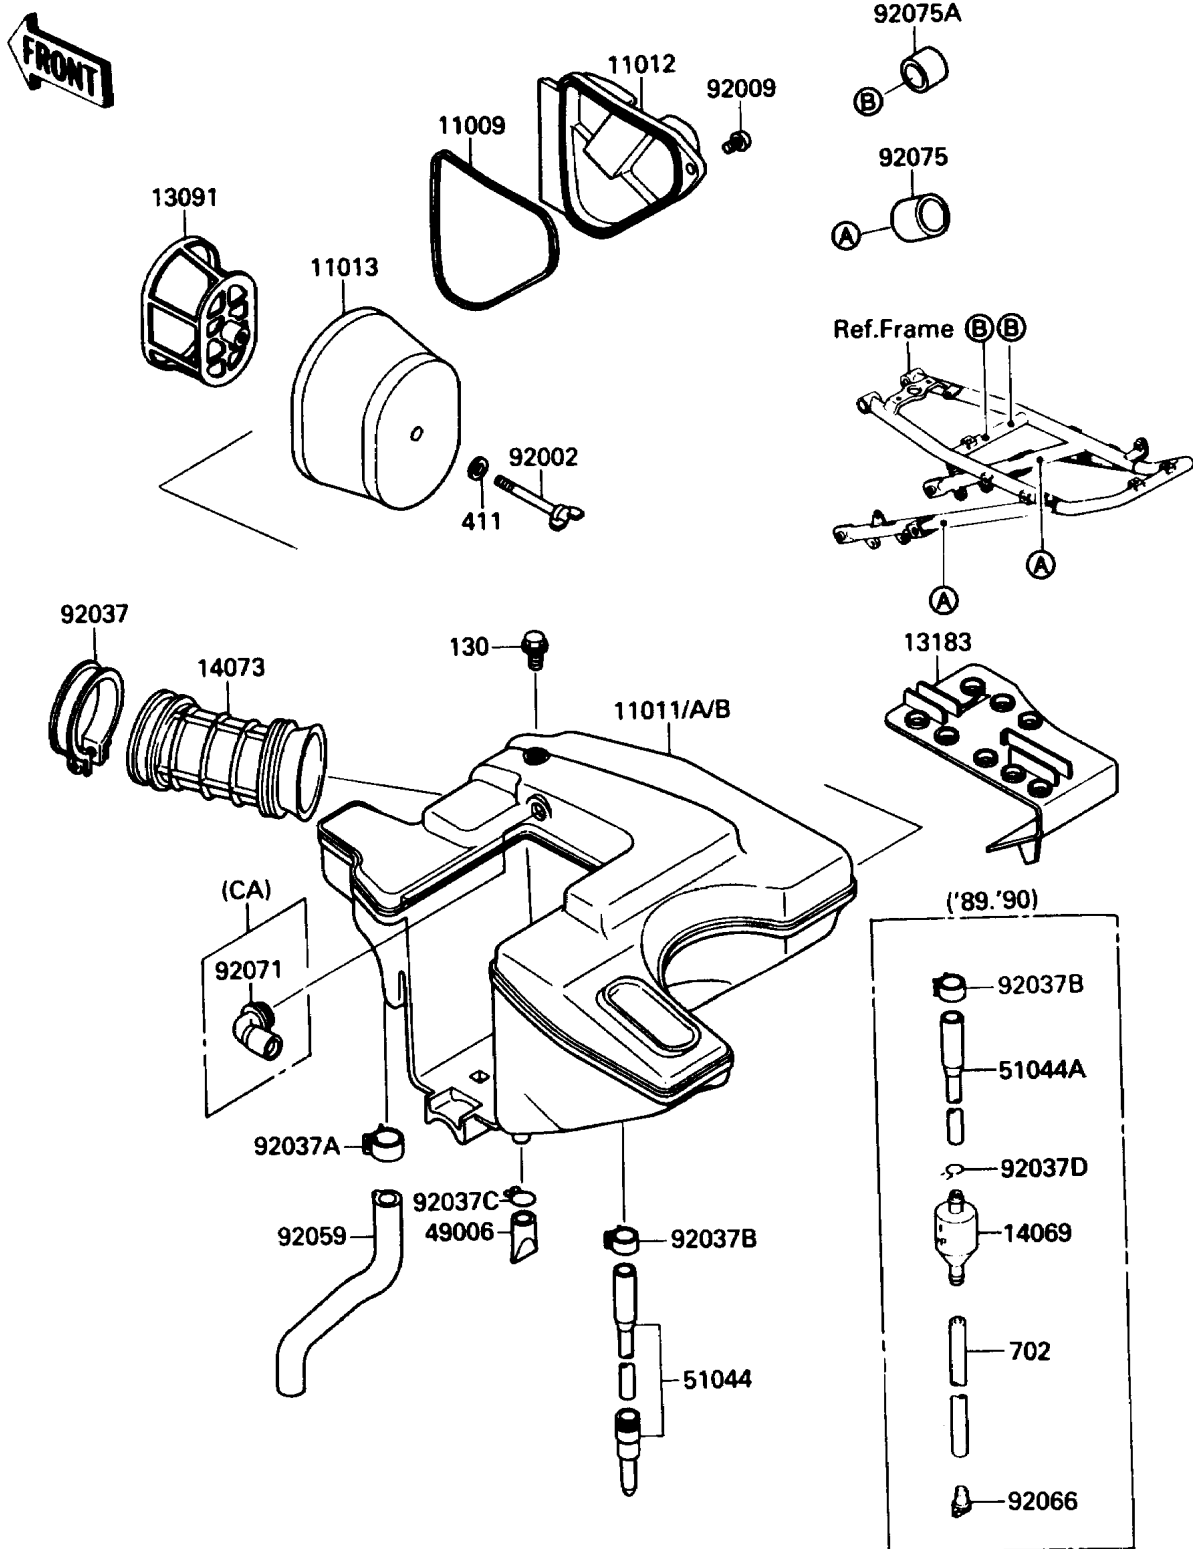

# 1989 KLR650 PARTS DIAGRAM

Air Filter

E 11 50

# 1989 KLR650 PARTS LIST

## Air Filter

ITEM NAME	PART NUMBER	QUANTITY
GASKET (Ref # 11009)	11009-1649	1
CASE-AIR FILTER (Ref # 11011)	11011-1300	1
CASE-AIR FILTER (Ref # 11011A)	11011-1301	1
CASE-AIR FILTER (Ref # 11011B)	11011-1302	1
CAP,AIR FILTER (Ref # 11012)	11012-1681	1
ELEMENT-AIR FILTER (Ref # 11013)	11013-1152	1
HOLDER (Ref # 13091)	13091-1473	1
PLATE (Ref # 13183)	13183-1118	1
BREATHER (Ref # 14069)	14069-1051	1
DUCT (Ref # 14073)	14073-1288	1
BOOT (Ref # 49006)	49006-1211	2
TUBE-ASSY,AIR FILTER (Ref # 51044A)	51044-1105	1
BOLT (Ref # 92002)	92002-1904	1
SCREW (Ref # 92009)	92009-1460	1
CLAMP (Ref # 92037)	92037-1859	1
CLAMP (Ref # 92037A)	92037-1860	1
CLAMP (Ref # 92037B)	92037-1861	1
CLAMP,14.5MM (Ref # 92037C)	92037-1900	2
CLAMP,TUBE (Ref # 92037D)	92037-1972	1
TUBE (Ref # 92059)	92059-1774	1
PLUG,DRAIN (Ref # 92066)	92066-1211	1
GROMMET,AIR FILTER (Ref # 92071)	92071-1147	1
DAMPER,25X31X30 (Ref # 92075)	92075-1906	2
DAMPER,18X27X20 (Ref # 92075A)	92075-1907	2
BOLT-FLANGED,6X10 (Ref # 130)	130G0610	1
WASHER-PLAIN,6MM (Ref # 411)	411E0600	1
TUBE-RUBBER (Ref # 702)	702A0770	1