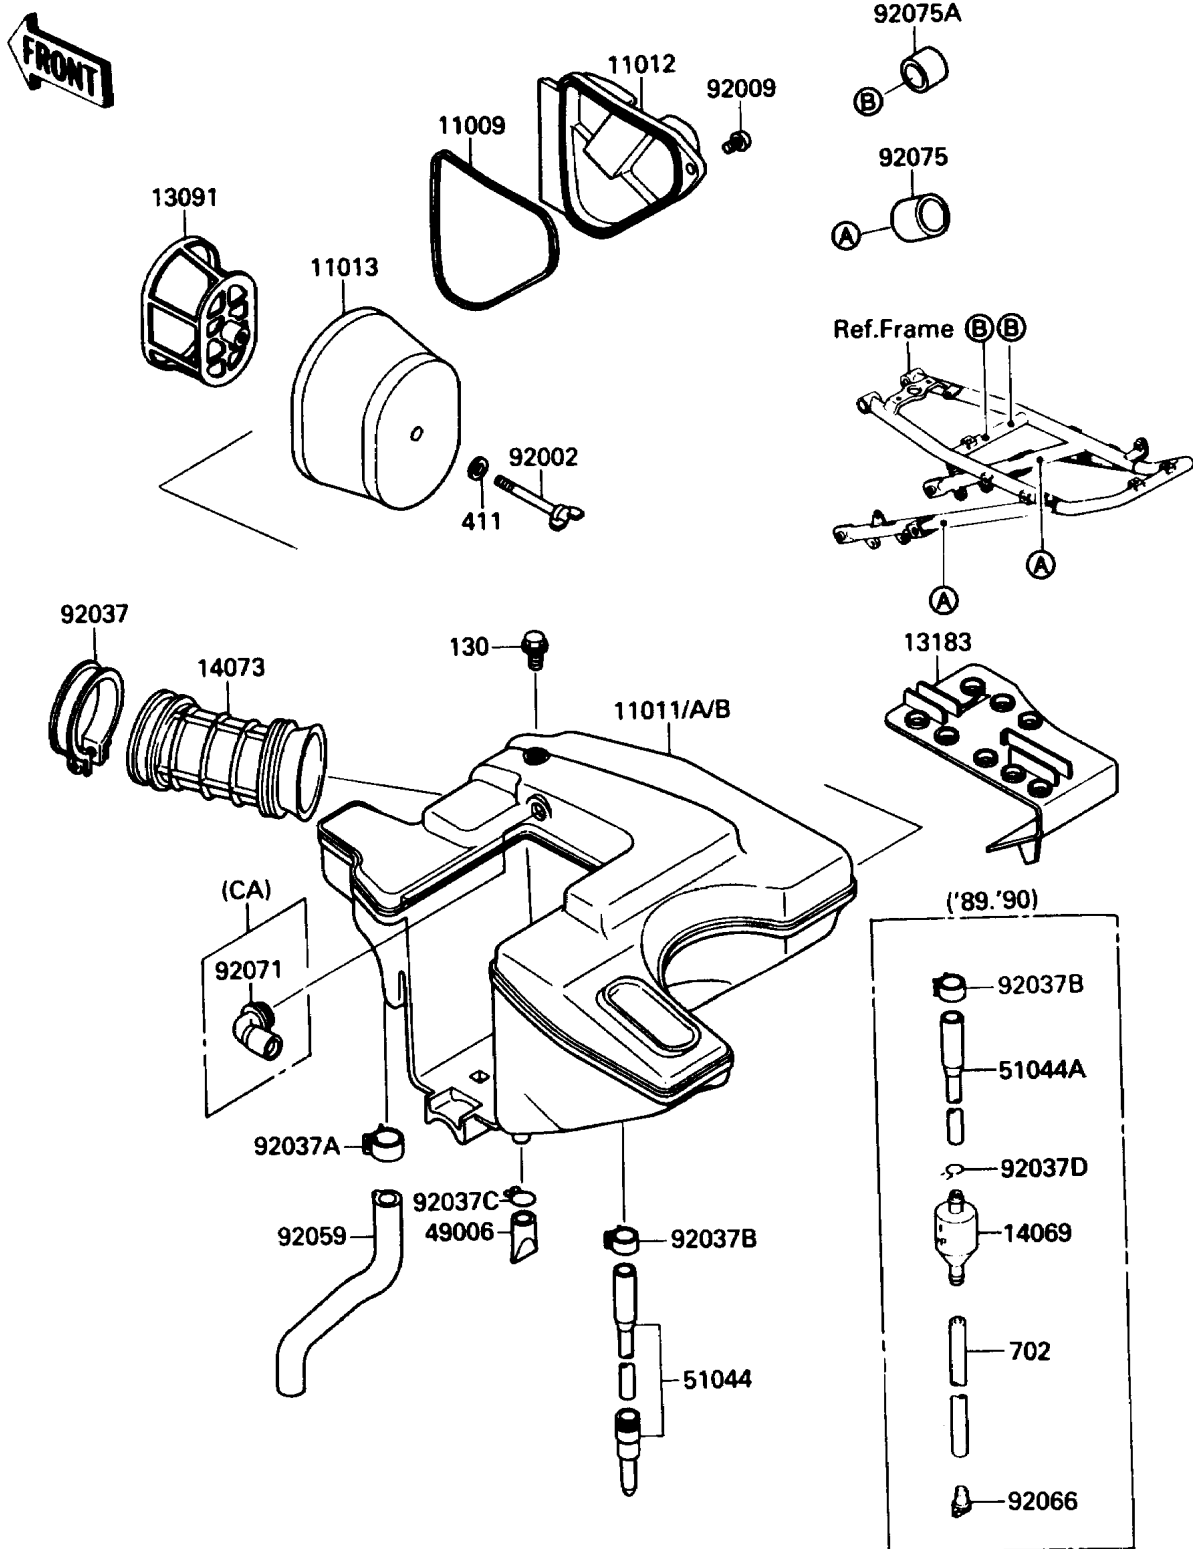

1990 KLR650 PARTS DIAGRAM

Air Filter

E 11 50

1990 KLR650 PARTS LIST

Air Filter

ITEM NAME	PART NUMBER	QUANTITY
GASKET (Ref # 11009)	11009-1649	1
CASE-AIR FILTER (Ref # 11011)	11011-1300	1
CASE-AIR FILTER (Ref # 11011A)	11011-1301	1
CASE-AIR FILTER (Ref # 11011B)	11011-1302	1
CAP,AIR FILTER (Ref # 11012)	11012-1681	1
ELEMENT-AIR FILTER (Ref # 11013)	11013-1152	1
HOLDER (Ref # 13091)	13091-1473	1
PLATE (Ref # 13183)	13183-1118	1
BREATHER (Ref # 14069)	14069-1051	1
DUCT (Ref # 14073)	14073-1288	1
BOOT (Ref # 49006)	49006-1211	2
TUBE-ASSY,AIR FILTER (Ref # 51044A)	51044-1105	1
BOLT (Ref # 92002)	92002-1904	1
SCREW (Ref # 92009)	92009-1460	1
CLAMP (Ref # 92037)	92037-1859	1
CLAMP (Ref # 92037A)	92037-1860	1
CLAMP (Ref # 92037B)	92037-1861	1
CLAMP,14.5MM (Ref # 92037C)	92037-1900	2
CLAMP,TUBE (Ref # 92037D)	92037-1972	1
TUBE (Ref # 92059)	92059-1774	1
PLUG,DRAIN (Ref # 92066)	92066-1211	1
GROMMET,AIR FILTER (Ref # 92071)	92071-1147	1
DAMPER,25X31X30 (Ref # 92075)	92075-1906	2
DAMPER,18X27X20 (Ref # 92075A)	92075-1907	2
BOLT-FLANGED,6X10 (Ref # 130)	130G0610	1
WASHER-PLAIN,6MM (Ref # 411)	411E0600	1
TUBE-RUBBER (Ref # 702)	702A0770	1