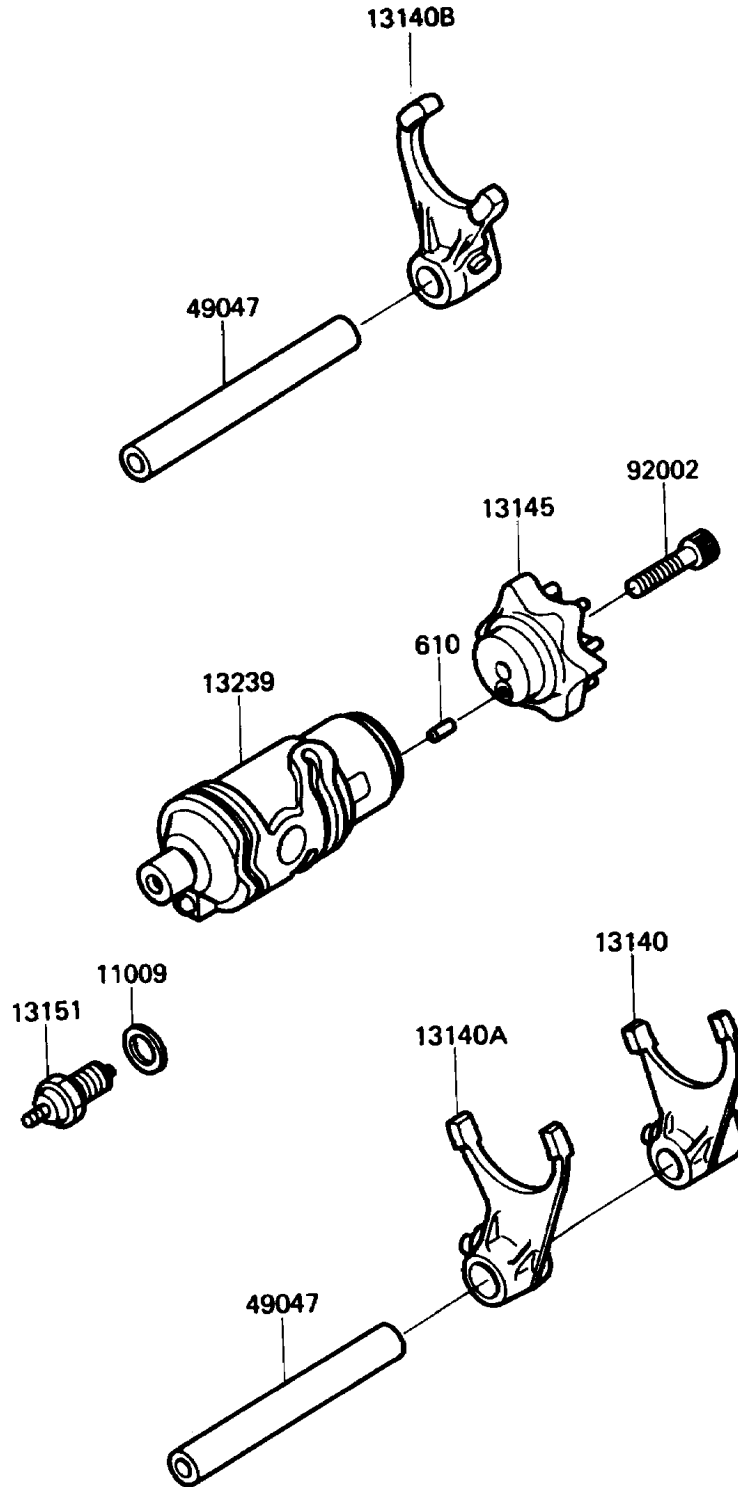

1987 KLR® 650 PARTS DIAGRAM

Change Drum/Shift Fork

E1562

1987 KLR® 650 PARTS LIST

Change Drum/Shift Fork

ITEM NAME	PART NUMBER	QUANTITY
GASKET,10.5X16X1,DRAIN PLUG (Ref # 11009)	92065-058	1
FORK-SHIFT,LOW (Ref # 13140)	13140-1023	1
FORK-SHIFT,2ND&3RD (Ref # 13140A)	13140-1024	1
FORK-SHIFT,4TH&TOP (Ref # 13140B)	13140-1025	1
CAM-CHANGE DRUM (Ref # 13145)	13145-1051	1
SWITCH-COMP,NEUTRAL (Ref # 13151)	13151-1007	1
DRUM-ASSY-CHANGE (Ref # 13239)	13239-1103	1
ROD-SHIFT,L=93.7 (Ref # 49047)	49047-1003	2
BOLT,SOCKET,6X25 (Ref # 92002)	92002-1696	1
ROLLER,4X10 (Ref # 610)	610A0410	1