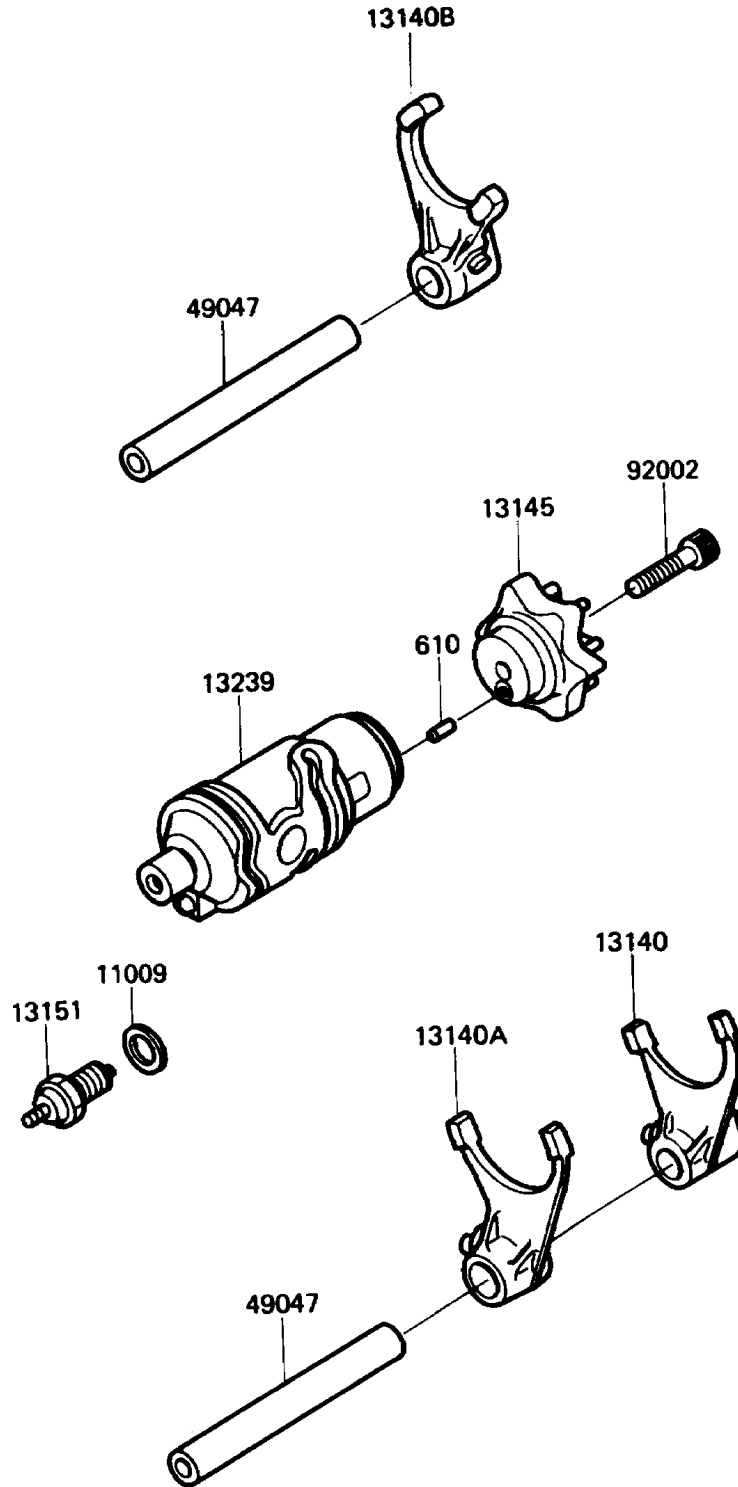

1988 KLR® 650 PARTS DIAGRAM

Change Drum/Shift Fork

E1562

1988 KLR® 650 PARTS LIST

Change Drum/Shift Fork

ITEM NAME	PART NUMBER	QUANTITY
GASKET,10.5X16X1,DRAIN PLUG (Ref # 11009)	92065-058	1
FORK-SHIFT,LOW (Ref # 13140)	13140-1023	1
FORK-SHIFT,2ND&3RD (Ref # 13140A)	13140-1024	1
FORK-SHIFT,4TH&TOP (Ref # 13140B)	13140-1025	1
CAM-CHANGE DRUM (Ref # 13145)	13145-1051	1
SWITCH-COMP,NEUTRAL (Ref # 13151)	13151-1007	1
DRUM-ASSY-CHANGE (Ref # 13239)	13239-1103	1
ROD-SHIFT,L=93.7 (Ref # 49047)	49047-1003	2
BOLT,SOCKET,6X25 (Ref # 92002)	92002-1696	1
ROLLER,4X10 (Ref # 610)	610A0410	1