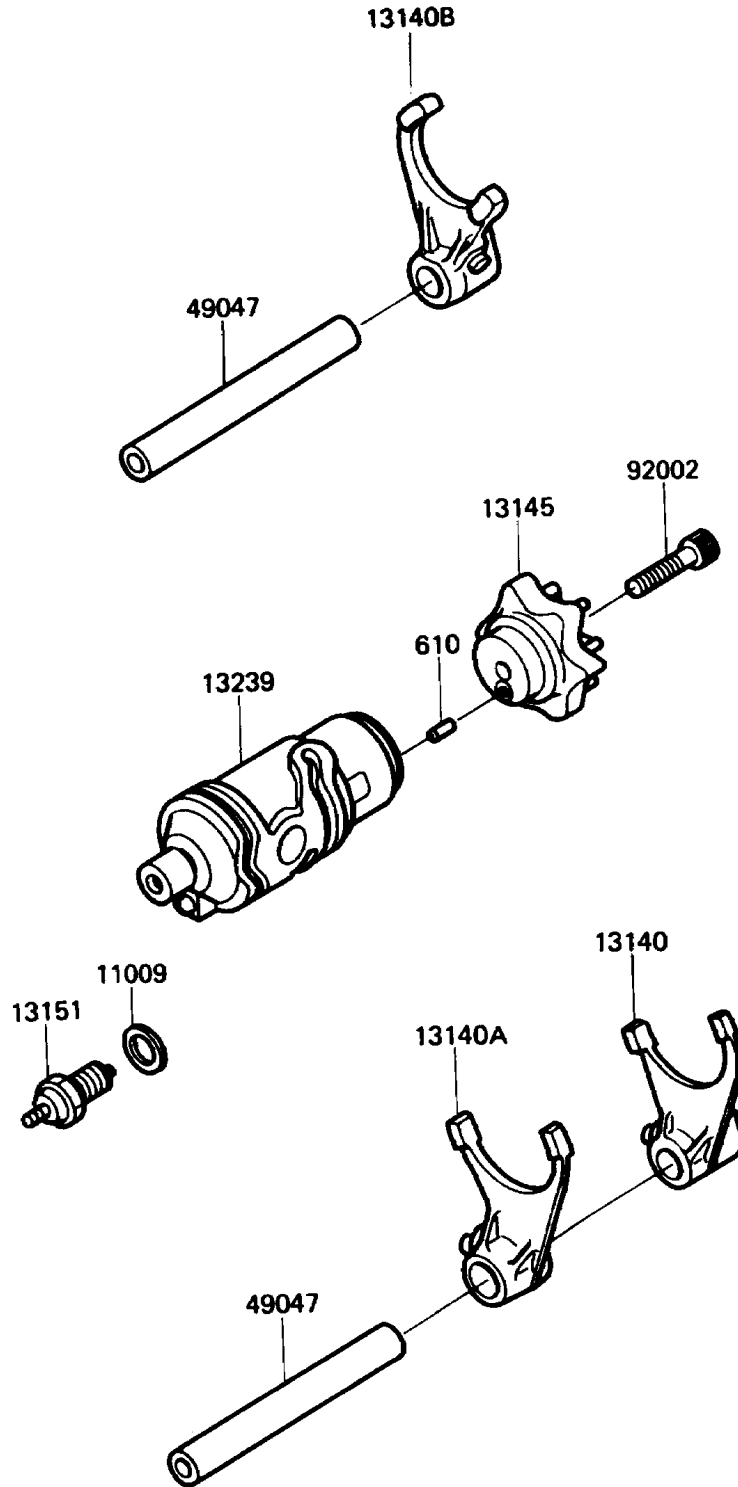

1989 KLR650 PARTS DIAGRAM

Change Drum/Shift Fork

E1562

1989 KLR650 PARTS LIST

Change Drum/Shift Fork

ITEM NAME	PART NUMBER	QUANTITY
GASKET,10.5X16X1,DRAIN PLUG (Ref # 11009)	92065-058	1
FORK-SHIFT,LOW (Ref # 13140)	13140-1023	1
FORK-SHIFT,2ND&3RD (Ref # 13140A)	13140-1024	1
FORK-SHIFT,4TH&TOP (Ref # 13140B)	13140-1025	1
CAM-CHANGE DRUM (Ref # 13145)	13145-1051	1
SWITCH-COMP,NEUTRAL (Ref # 13151)	13151-1007	1
DRUM-ASSY-CHANGE (Ref # 13239)	13239-1103	1
ROD-SHIFT,L=93.7 (Ref # 49047)	49047-1003	2
BOLT,SOCKET,6X25 (Ref # 92002)	92002-1696	1
ROLLER,4X10 (Ref # 610)	610A0410	1