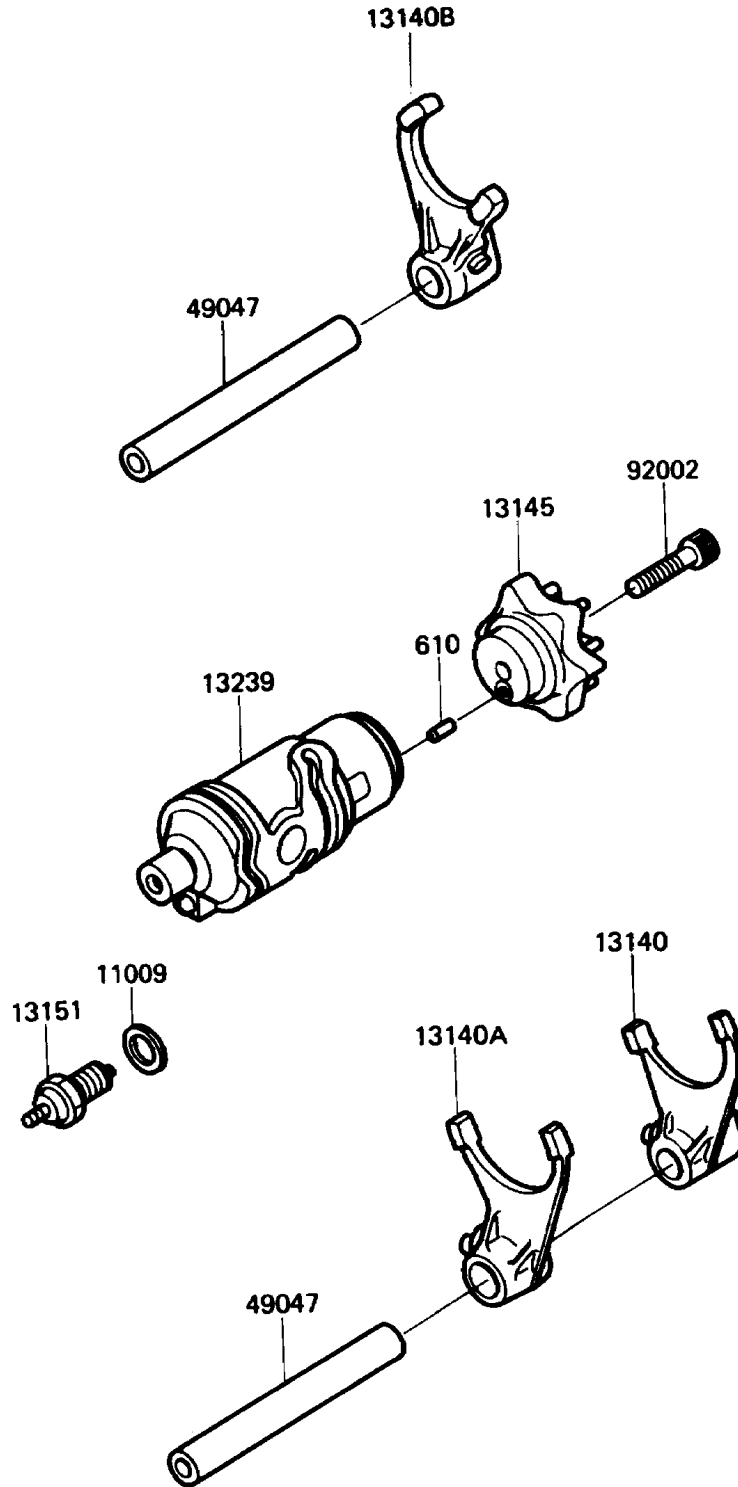

# 1989 KLR650 PARTS DIAGRAM

Change Drum/Shift Fork

E1562

# 1989 KLR650 PARTS LIST

## Change Drum/Shift Fork

ITEM NAME	PART NUMBER	QUANTITY
GASKET,10.5X16X1,DRAIN PLUG (Ref # 11009)	92065-058	1
FORK-SHIFT,LOW (Ref # 13140)	13140-1023	1
FORK-SHIFT,2ND&3RD (Ref # 13140A)	13140-1024	1
FORK-SHIFT,4TH&TOP (Ref # 13140B)	13140-1025	1
CAM-CHANGE DRUM (Ref # 13145)	13145-1051	1
SWITCH-COMP,NEUTRAL (Ref # 13151)	13151-1007	1
DRUM-ASSY-CHANGE (Ref # 13239)	13239-1103	1
ROD-SHIFT,L=93.7 (Ref # 49047)	49047-1003	2
BOLT,SOCKET,6X25 (Ref # 92002)	92002-1696	1
ROLLER,4X10 (Ref # 610)	610A0410	1