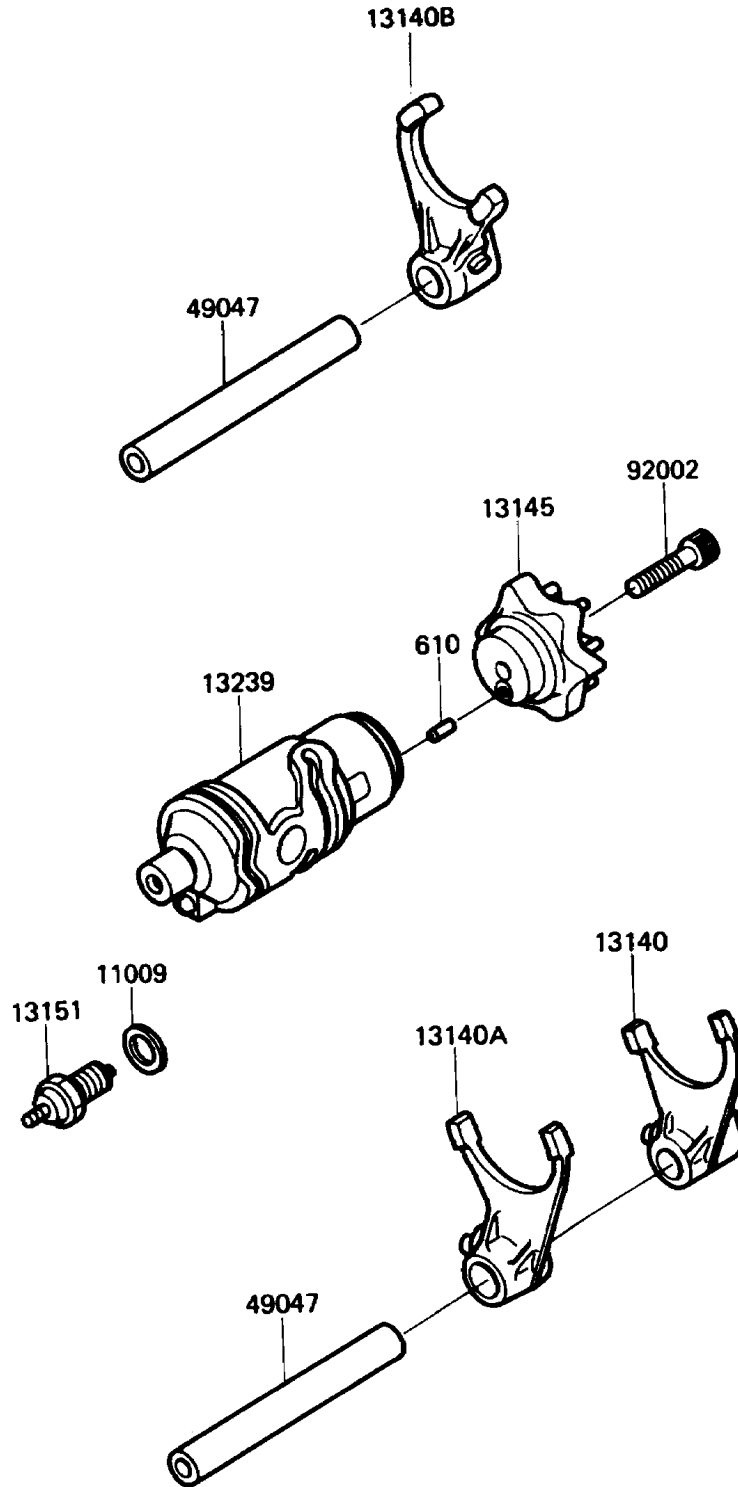

1990 KLR650 PARTS DIAGRAM

Change Drum/Shift Fork

E1562

1990 KLR650 PARTS LIST

Change Drum/Shift Fork

ITEM NAME	PART NUMBER	QUANTITY
GASKET,10.5X16X1,DRAIN PLUG (Ref # 11009)	92065-058	1
FORK-SHIFT,LOW (Ref # 13140)	13140-1023	1
FORK-SHIFT,2ND&3RD (Ref # 13140A)	13140-1024	1
FORK-SHIFT,4TH&TOP (Ref # 13140B)	13140-1025	1
CAM-CHANGE DRUM (Ref # 13145)	13145-1051	1
SWITCH-COMP,NEUTRAL (Ref # 13151)	13151-1007	1
DRUM-ASSY-CHANGE (Ref # 13239)	13239-1103	1
ROD-SHIFT,L=93.7 (Ref # 49047)	49047-1003	2
BOLT,SOCKET,6X25 (Ref # 92002)	92002-1696	1
ROLLER,4X10 (Ref # 610)	610A0410	1