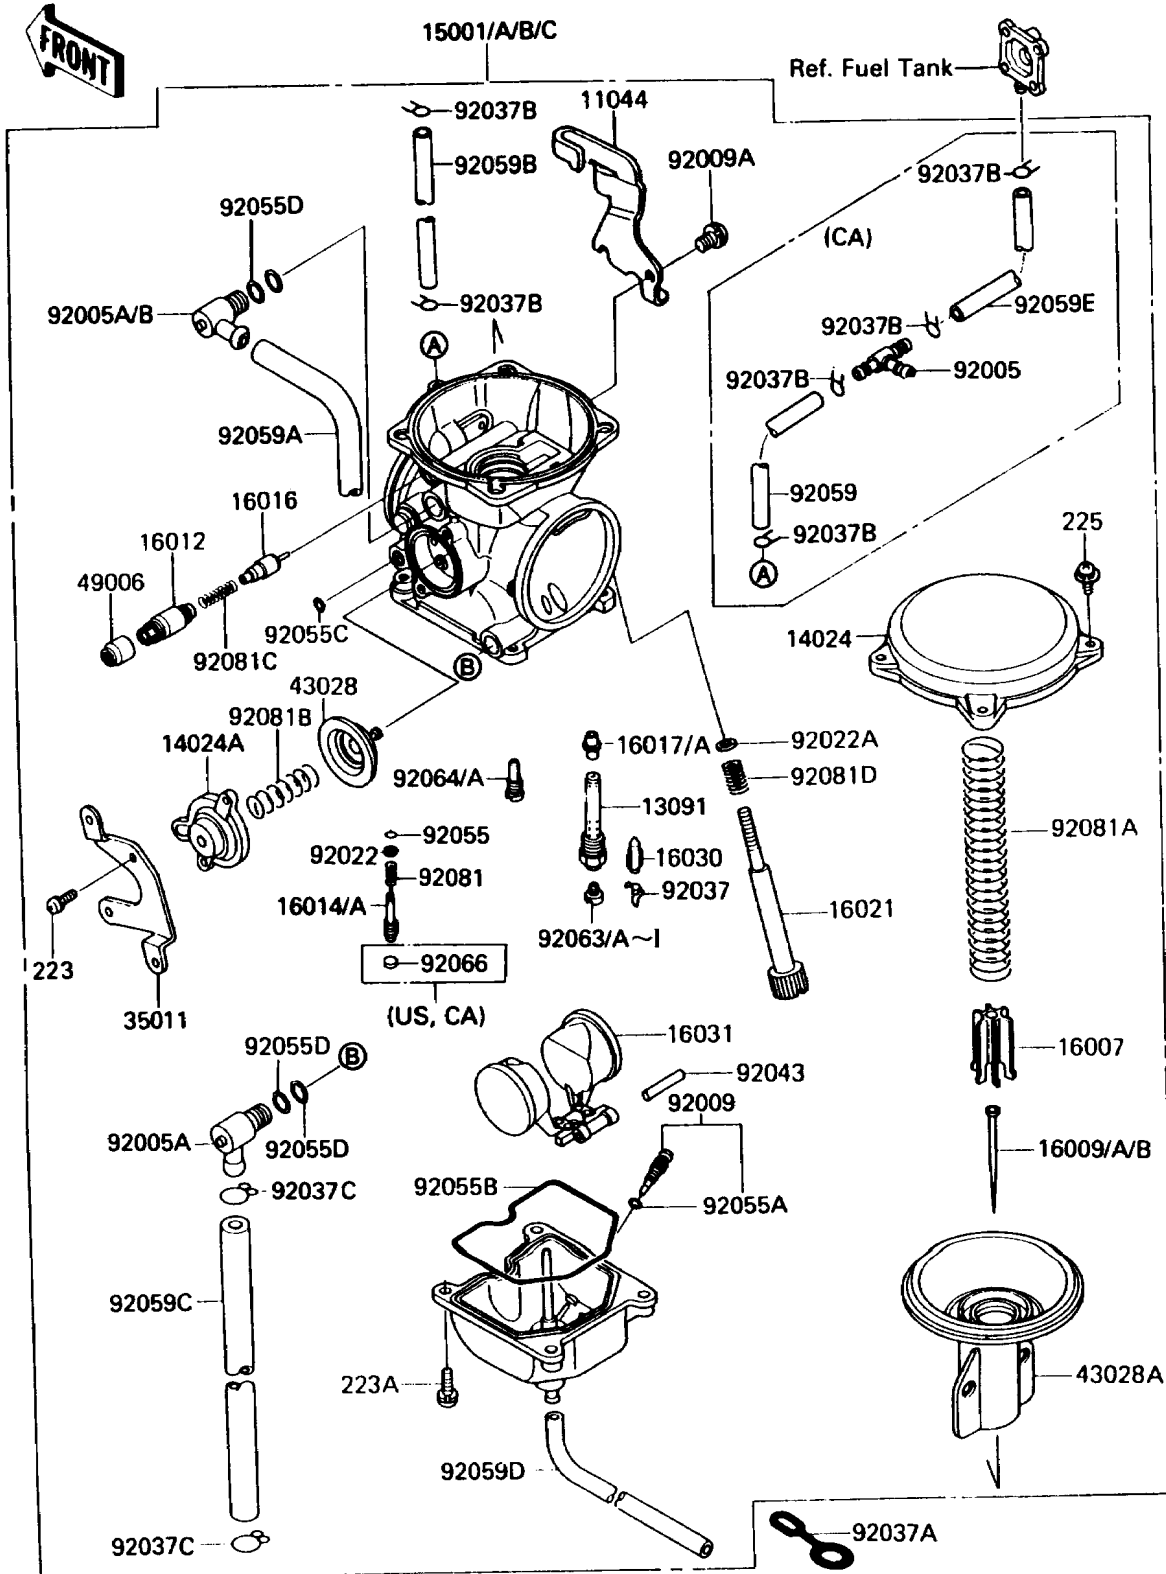

1987 KLR® 650 PARTS DIAGRAM

Carburetor

E1611