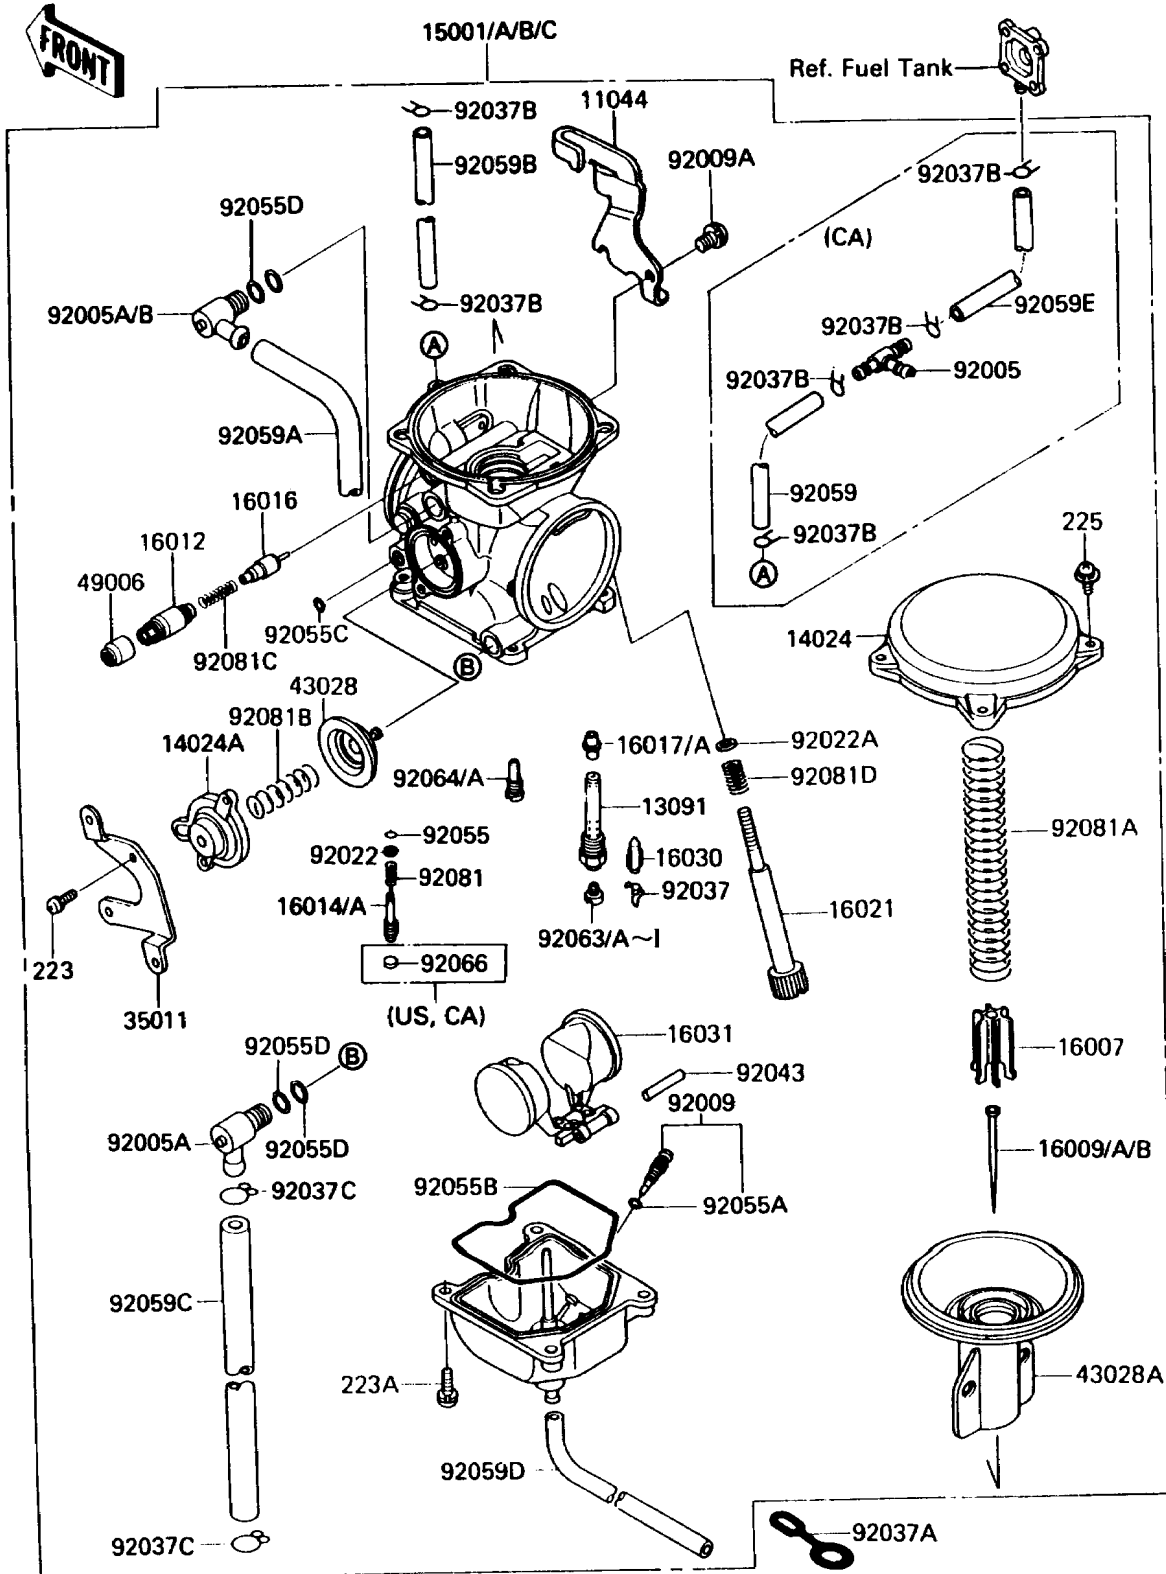

1989 KLR650 PARTS DIAGRAM

Carburetor

E1611