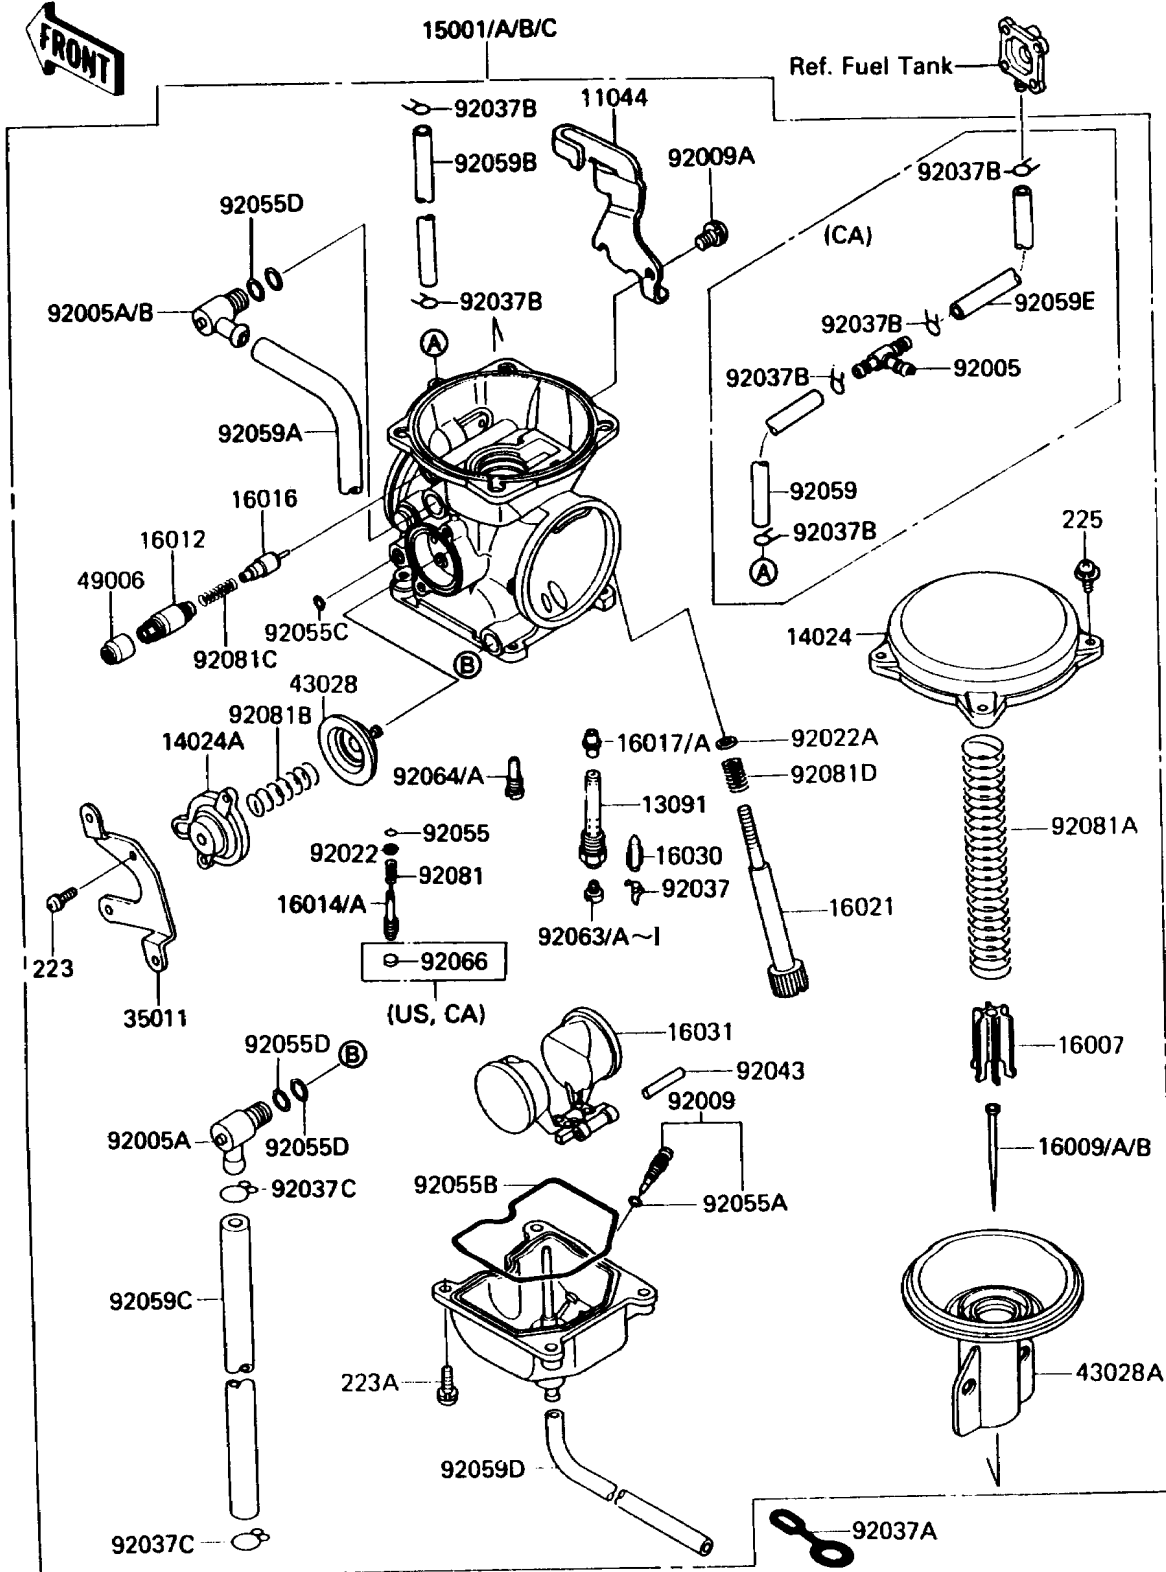

1990 KLR650 PARTS DIAGRAM

Carburetor

E1611