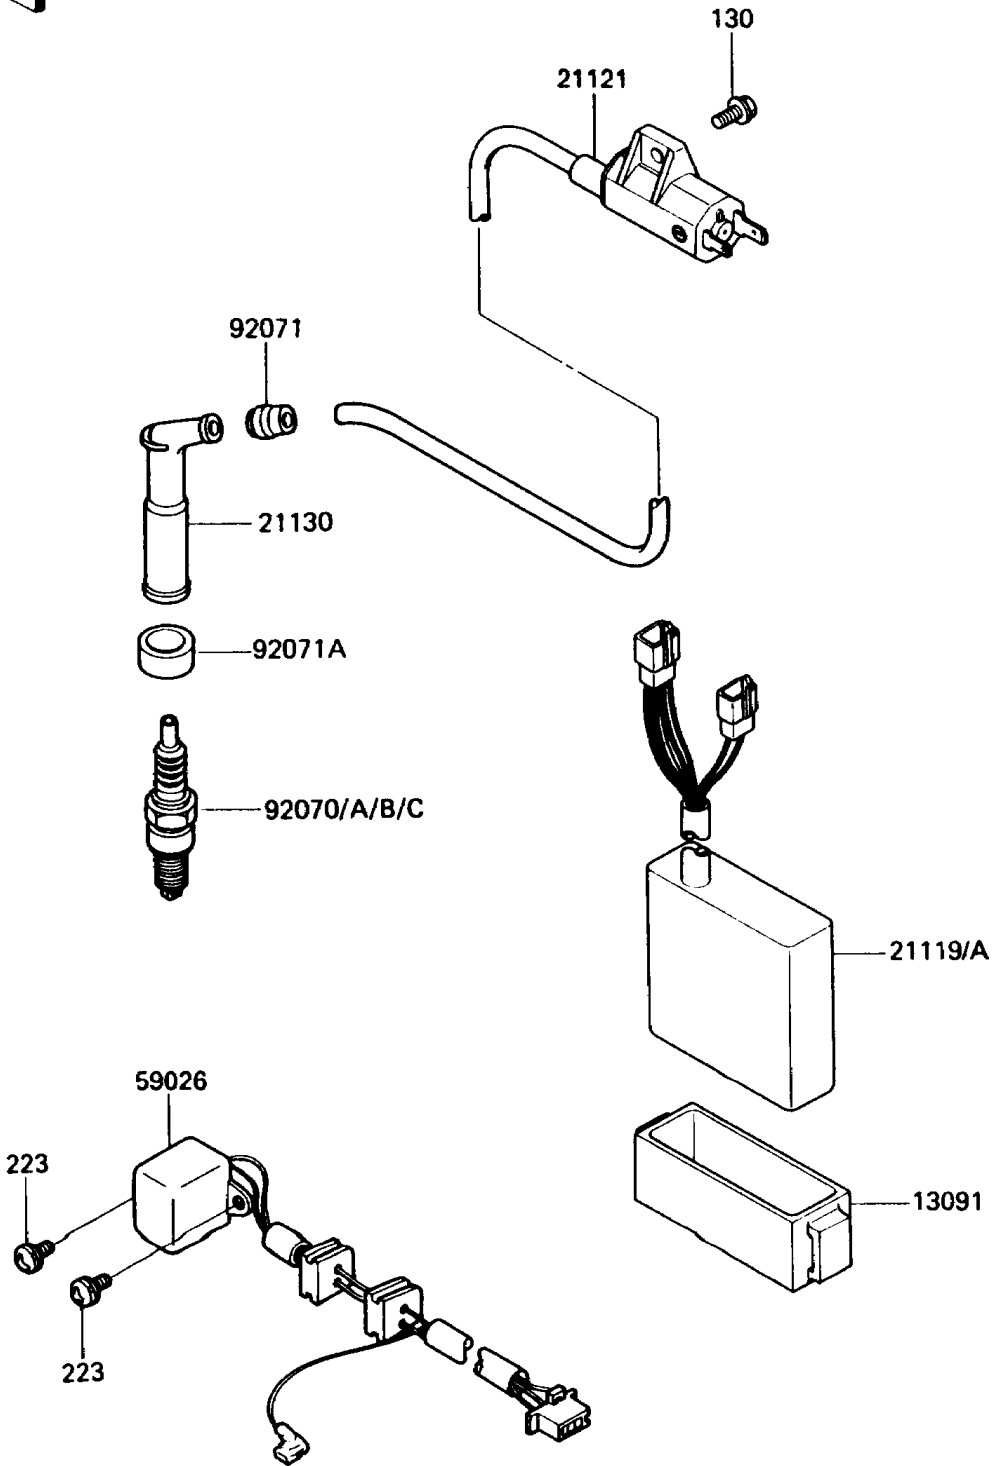

1989 KLR650 PARTS DIAGRAM

Ignition Coil

E163U

1989 KLR650 PARTS LIST

Ignition Coil

ITEM NAME	PART NUMBER	QUANTITY
HOLDER,IGNITER (Ref # 13091)	13091-1271	1
IGNITER (Ref # 21119)	21119-1214	1
COIL-IGNITION (Ref # 21121)	21121-1152	1
CAP-SPARK PLUG (Ref # 21130)	21130-1002	1
COIL-PULSING (Ref # 59026)	59026-1087	1
PLUG-SPARK,DPR8EA-9(NGK) (Ref # 92070)	92070-1065	1
PLUG-SPARK,DP8EA-9(NGK) (Ref # 92070A)	92070-1066	1
PLUG-SPARK,X24EPR-U9(ND) (Ref # 92070B)		1
PLUG-SPARK,X24EP-U9(ND) (Ref # 92070C)		1
GROMMET,HIGH TENSION (Ref # 92071)	21131-005	1
GROMMET,PLUG CAP (Ref # 92071A)	92071-1124	1
BOLT-FLANGED,6X12 (Ref # 130)	130G0612	1
SCREW-PAN-WS-CROS (Ref # 223)	223B0514	2