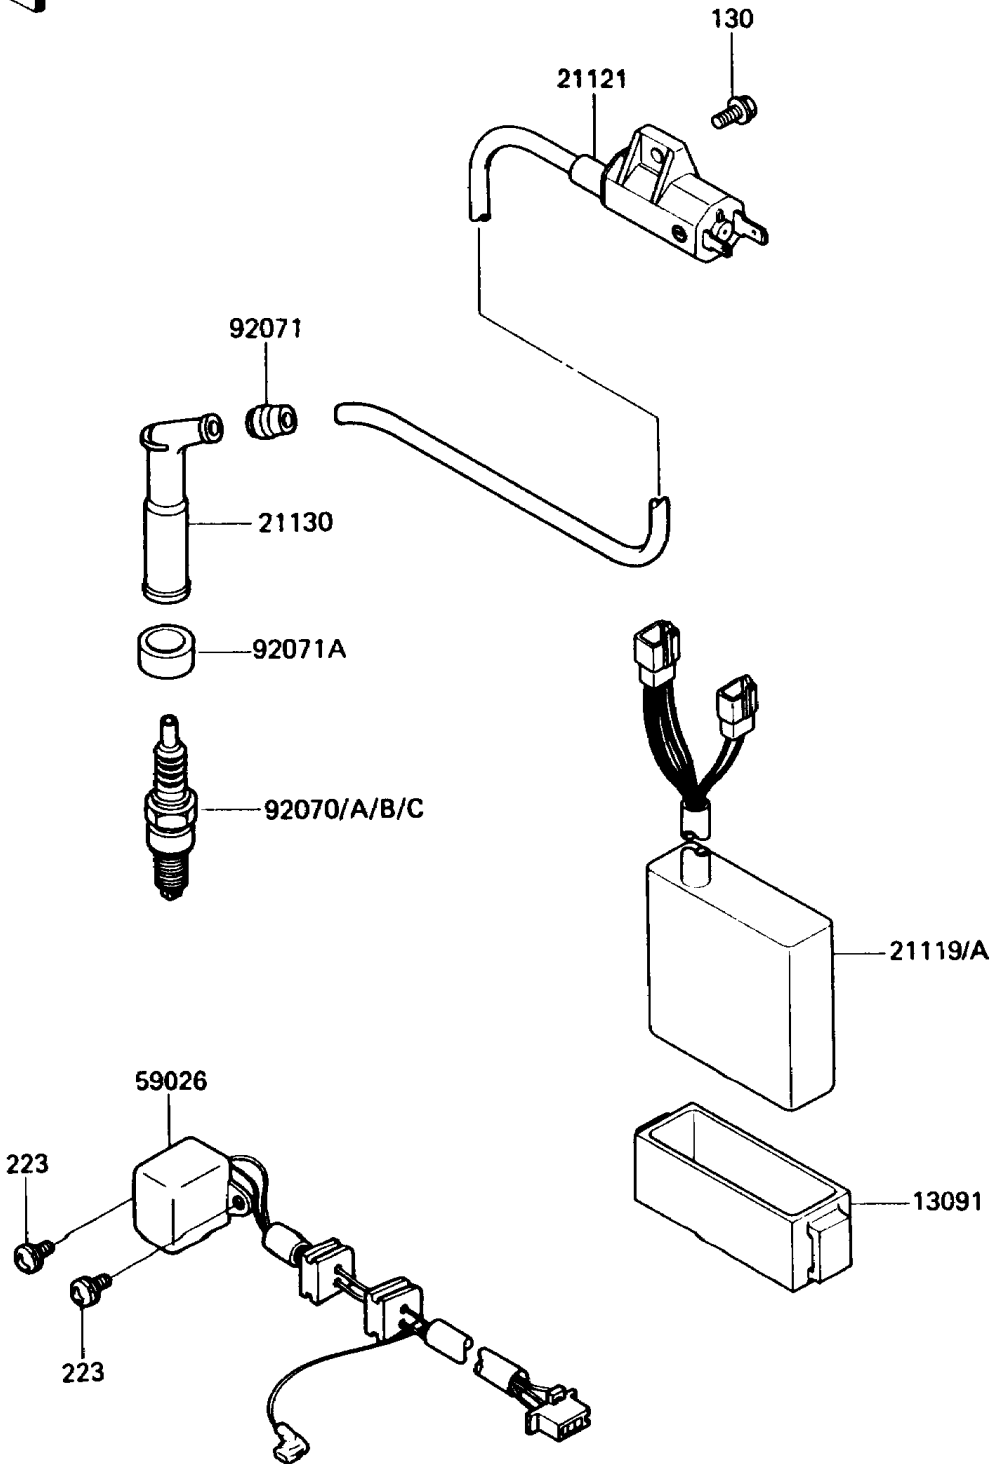

1990 KLR650 PARTS DIAGRAM

Ignition Coil

E163U

1990 KLR650 PARTS LIST

Ignition Coil

ITEM NAME	PART NUMBER	QUANTITY
-----------	-------------	----------