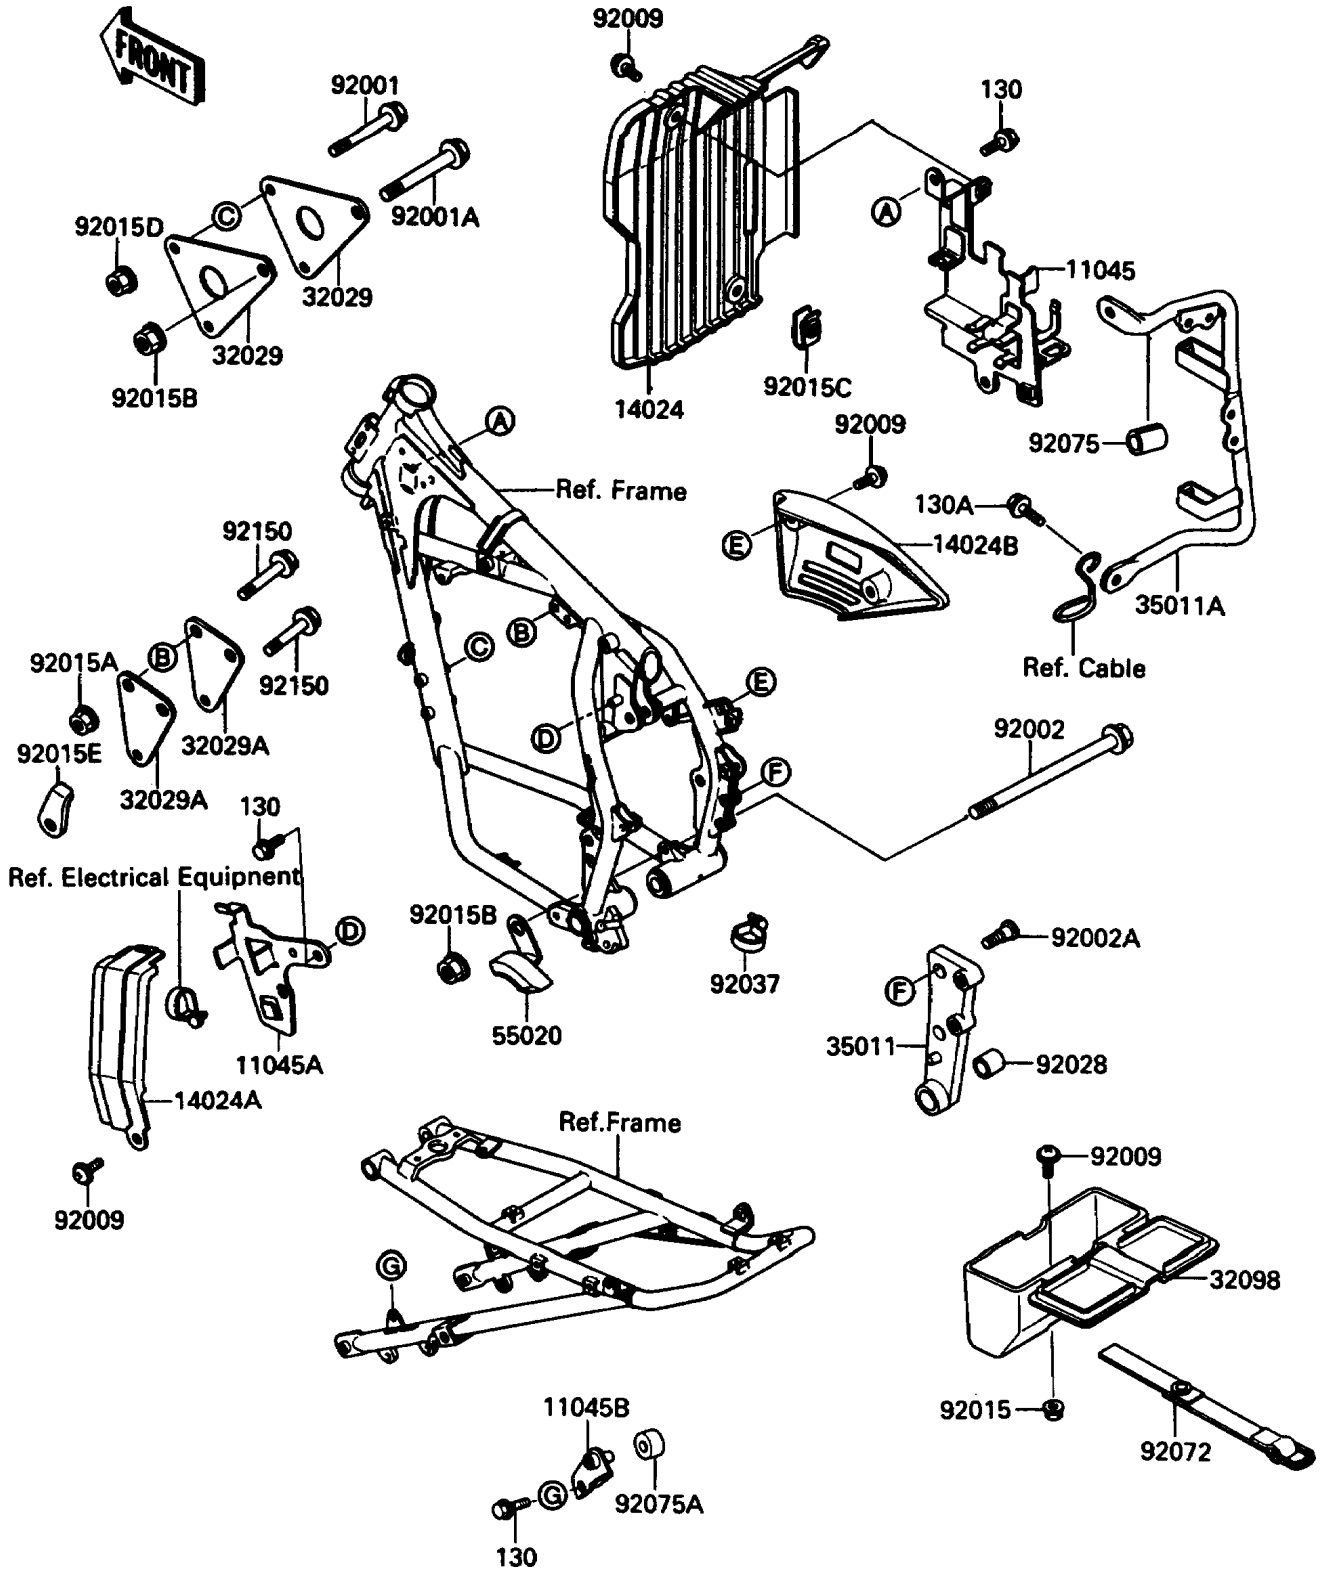

1990 KLR650 PARTS DIAGRAM

Frame Fitting

F2131

1990 KLR650 PARTS LIST

Frame Fitting

ITEM NAME	PART NUMBER	QUANTITY
-----------	-------------	----------