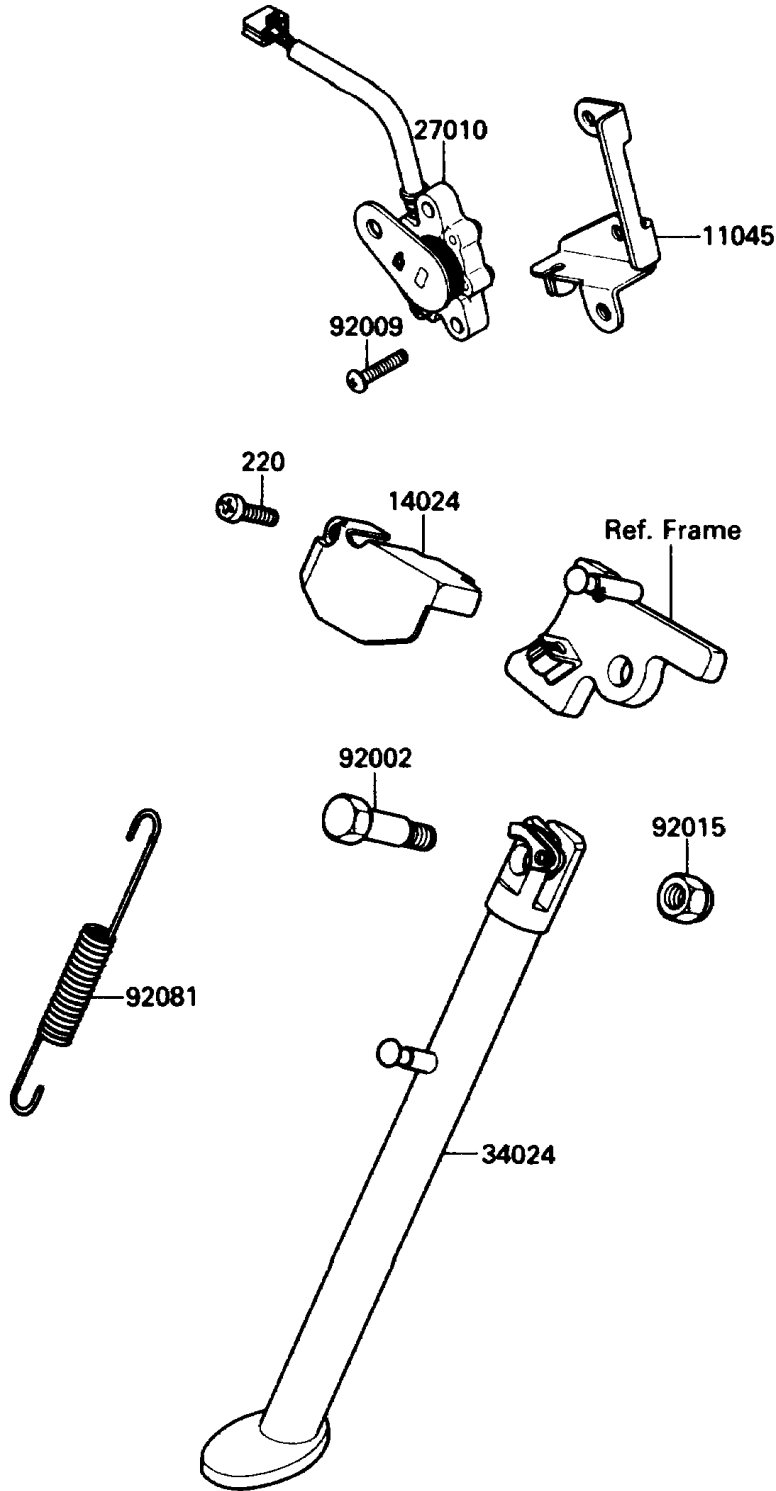

# 1989 KLR650 PARTS DIAGRAM

Stand

F2190-0204

# 1989 KLR650 PARTS LIST

## Stand

ITEM NAME	PART NUMBER	QUANTITY
BRACKET,SIDE STAND SWITCH (Ref # 11045)	11045-1364	1
COVER,SIDE STAND (Ref # 14024)	14024-1474	1
SWITCH,SIDE STAND (Ref # 27010)	27010-1257	1
STAND-SIDE (Ref # 34024)	34024-1221	1
BOLT,SIDE STAND (Ref # 92002)	92002-1935	1
SCREW,5X25 (Ref # 92009)	92009-1302	2
NUT,LOCK,10MM (Ref # 92015)	92019-021	1
SPRING,SIDE STAND (Ref # 92081)	92081-1376	1
SCREW-PAN-CROS (Ref # 220)	220C0516	1