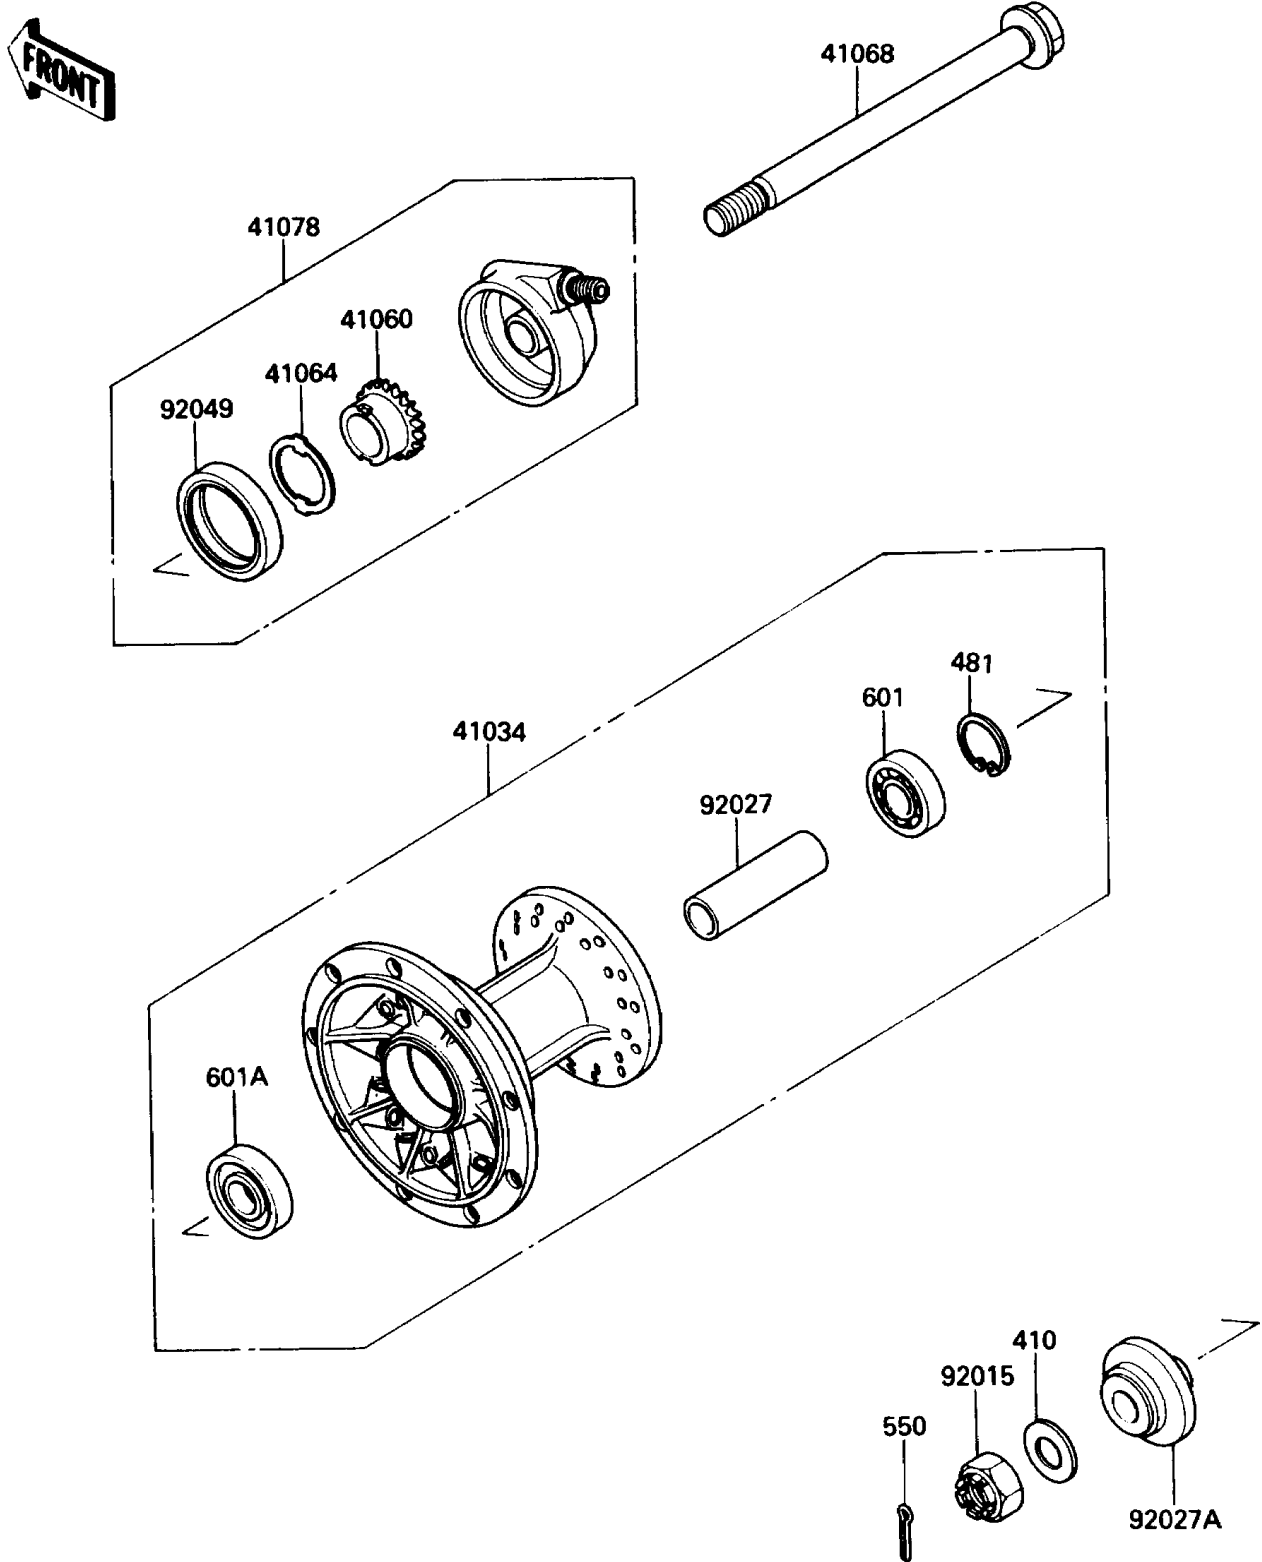

1988 KLR® 650 PARTS DIAGRAM

Front Hub

F 22 3U

1988 KLR® 650 PARTS LIST

Front Hub

| ITEM NAME | PART NUMBER | QUANTITY |
|--|-------------|----------|
| DRUM-ASSY,FRONT BRAKE (Ref # 41034) | 41034-1153 | 1 |
| GEAR-METER SCREW,24T (Ref # 41060) | 41060-1101 | 1 |
| RECEIVER-SPEEDOMETER (Ref # 41064) | 41064-1051 | 1 |
| AXLE,FR (Ref # 41068) | 41068-1236 | 1 |
| CASE-ASSY-METER GEAR (Ref # 41078) | 41078-1051 | 1 |
| NUT,CASTLE,14MM (Ref # 92015) | 42045-020 | 1 |
| COLLAR,FRONT BRAKE DRUM,L=79 (Ref # 92027) | 92027-1683 | 1 |
| COLLAR (Ref # 92027A) | 92027-1864 | 1 |
| SEAL-OIL,METER GEAR CASE (Ref # 92049) | 92049-1172 | 1 |
| WASHER-PLAIN-SMALL,14MM (Ref # 410) | 410B1400 | 1 |
| CIRCLIP-TYPE-C,35MM (Ref # 481) | 481J3500 | 1 |
| PIN-COTTER,3.0X25 (Ref # 550) | 550D3025 | 1 |
| BEARING-BALL,#6202UG (Ref # 601) | 601B6202UG | 1 |
| BEARING-BALL,#6203UG (Ref # 601A) | 601B6203UG | 1 |