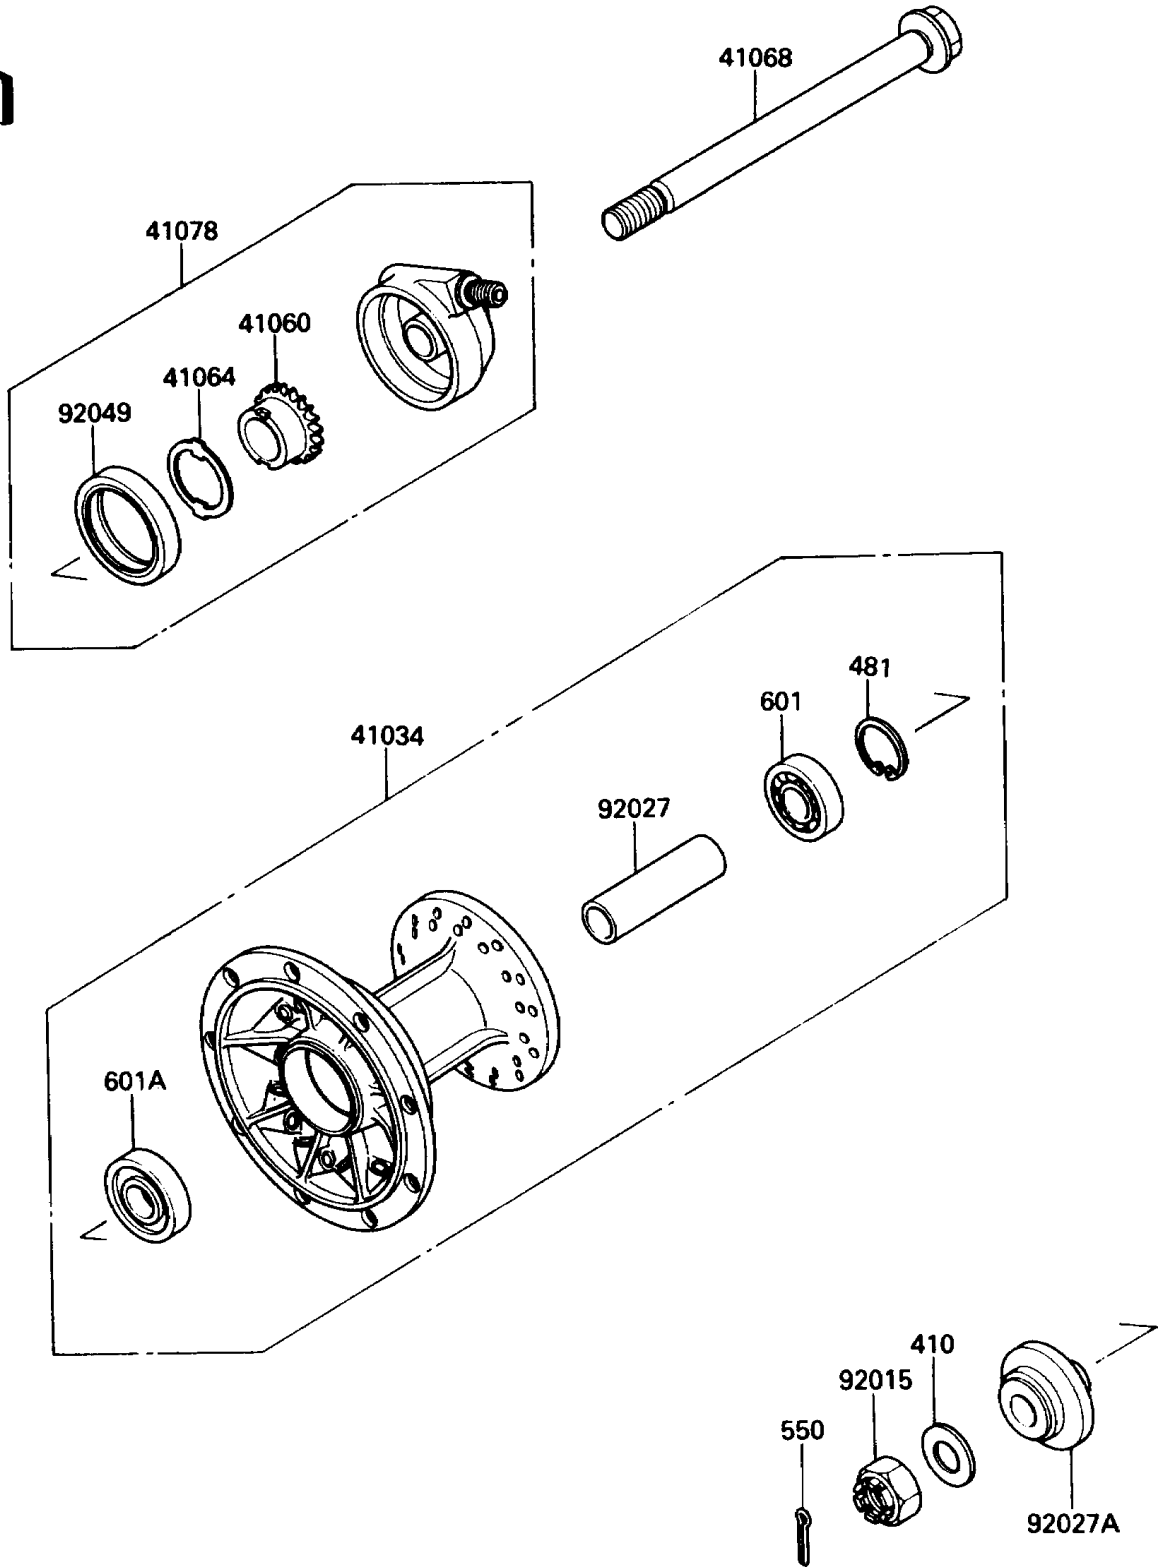

# 1989 KLR650 PARTS DIAGRAM

Front Hub

F 22 3U

# 1989 KLR650 PARTS LIST

## Front Hub

| ITEM NAME                                  | PART NUMBER | QUANTITY |
|--|-------------|----------|
| DRUM-ASSY,FRONT BRAKE (Ref # 41034)        | 41034-1153  | 1        |
| GEAR-METER SCREW,24T (Ref # 41060)         | 41060-1101  | 1        |
| RECEIVER-SPEEDOMETER (Ref # 41064)         | 41064-1051  | 1        |
| AXLE,FR (Ref # 41068)                      | 41068-1236  | 1        |
| CASE-ASSY-METER GEAR (Ref # 41078)         | 41078-1051  | 1        |
| NUT,CASTLE,14MM (Ref # 92015)              | 42045-020   | 1        |
| COLLAR,FRONT BRAKE DRUM,L=79 (Ref # 92027) | 92027-1683  | 1        |
| COLLAR (Ref # 92027A)                      | 92027-1864  | 1        |
| SEAL-OIL,METER GEAR CASE (Ref # 92049)     | 92049-1172  | 1        |
| WASHER-PLAIN-SMALL,14MM (Ref # 410)        | 410B1400    | 1        |
| CIRCLIP-TYPE-C,35MM (Ref # 481)            | 481J3500    | 1        |
| PIN-COTTER,3.0X25 (Ref # 550)              | 550D3025    | 1        |
| BEARING-BALL,#6202UG (Ref # 601)           | 601B6202UG  | 1        |
| BEARING-BALL,#6203UG (Ref # 601A)          | 601B6203UG  | 1        |