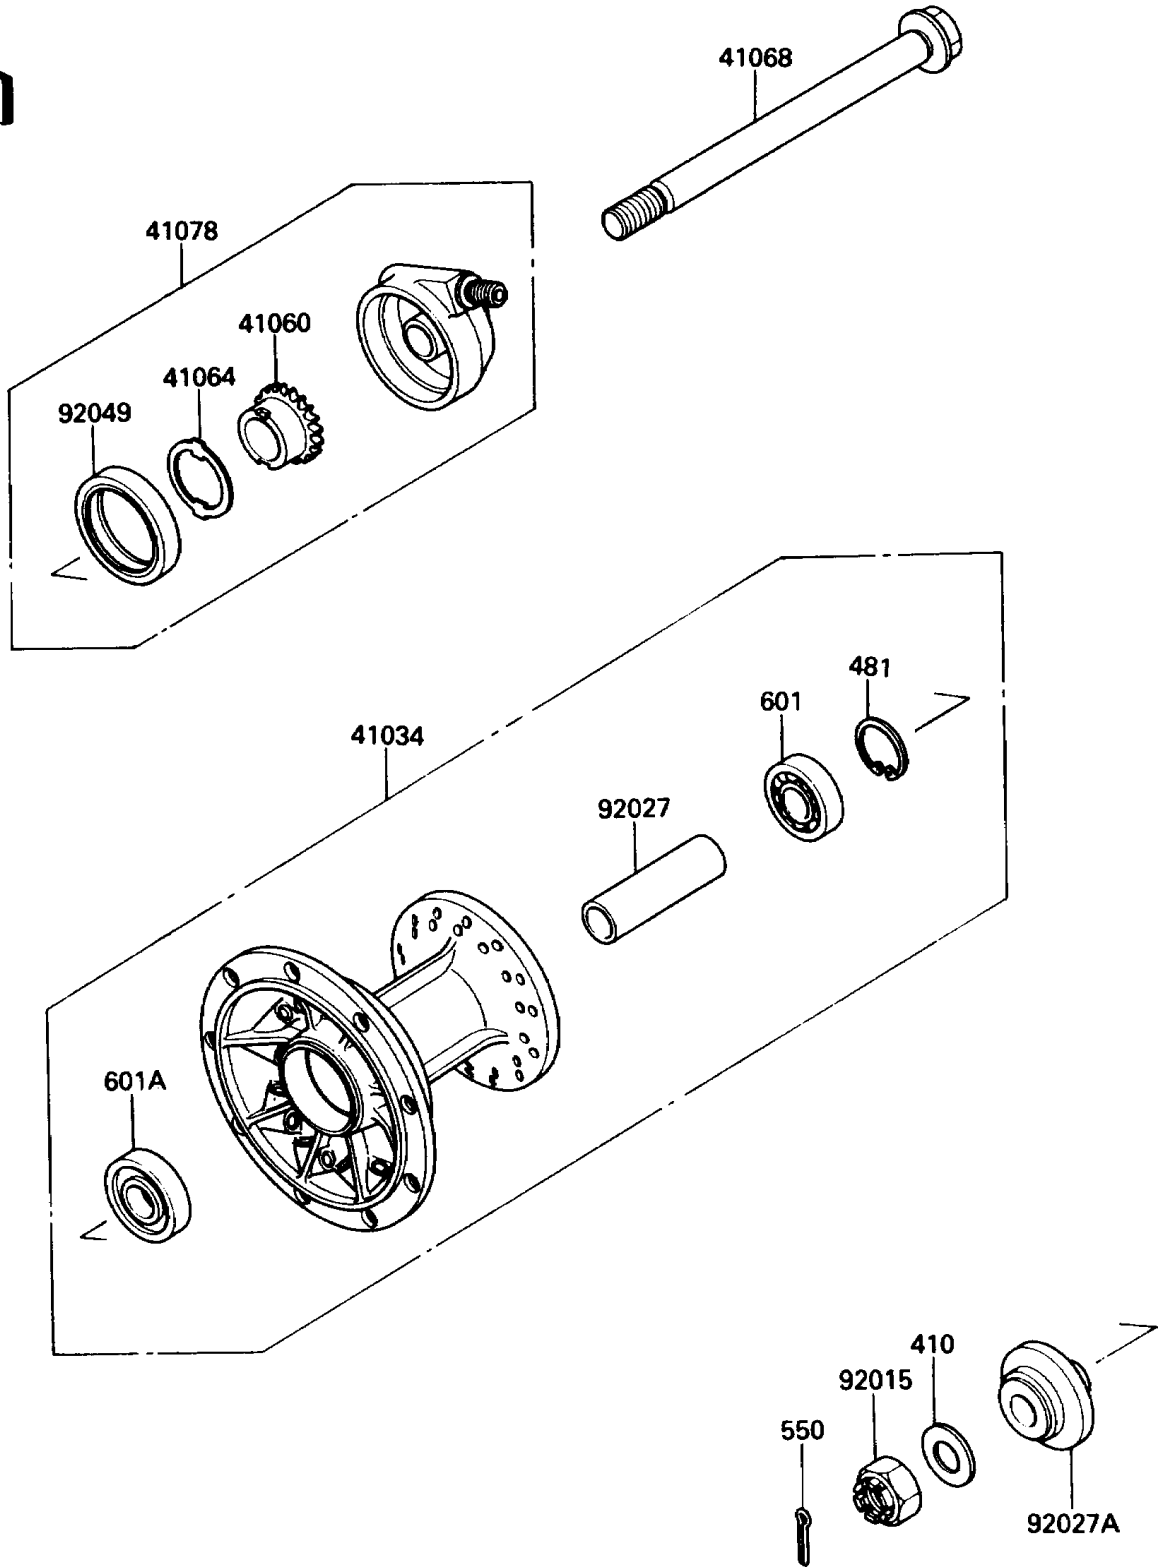

1990 KLR650 PARTS DIAGRAM

Front Hub

F223U

1990 KLR650 PARTS LIST

Front Hub

ITEM NAME	PART NUMBER	QUANTITY
DRUM-ASSY,FRONT BRAKE (Ref # 41034)	41034-1153	1
GEAR-METER SCREW,24T (Ref # 41060)	41060-1101	1
RECEIVER-SPEEDOMETER (Ref # 41064)	41064-1051	1
AXLE,FR (Ref # 41068)	41068-1236	1
CASE-ASSY-METER GEAR (Ref # 41078)	41078-1051	1
NUT,CASTLE,14MM (Ref # 92015)	42045-020	1
COLLAR,FRONT BRAKE DRUM,L=79 (Ref # 92027)	92027-1683	1
COLLAR (Ref # 92027A)	92027-1864	1
SEAL-OIL,METER GEAR CASE (Ref # 92049)	92049-1172	1
WASHER-PLAIN-SMALL,14MM (Ref # 410)	410B1400	1
CIRCLIP-TYPE-C,35MM (Ref # 481)	481J3500	1
PIN-COTTER,3.0X25 (Ref # 550)	550D3025	1
BEARING-BALL,#6202UG (Ref # 601)	601B6202UG	1
BEARING-BALL,#6203UG (Ref # 601A)	601B6203UG	1