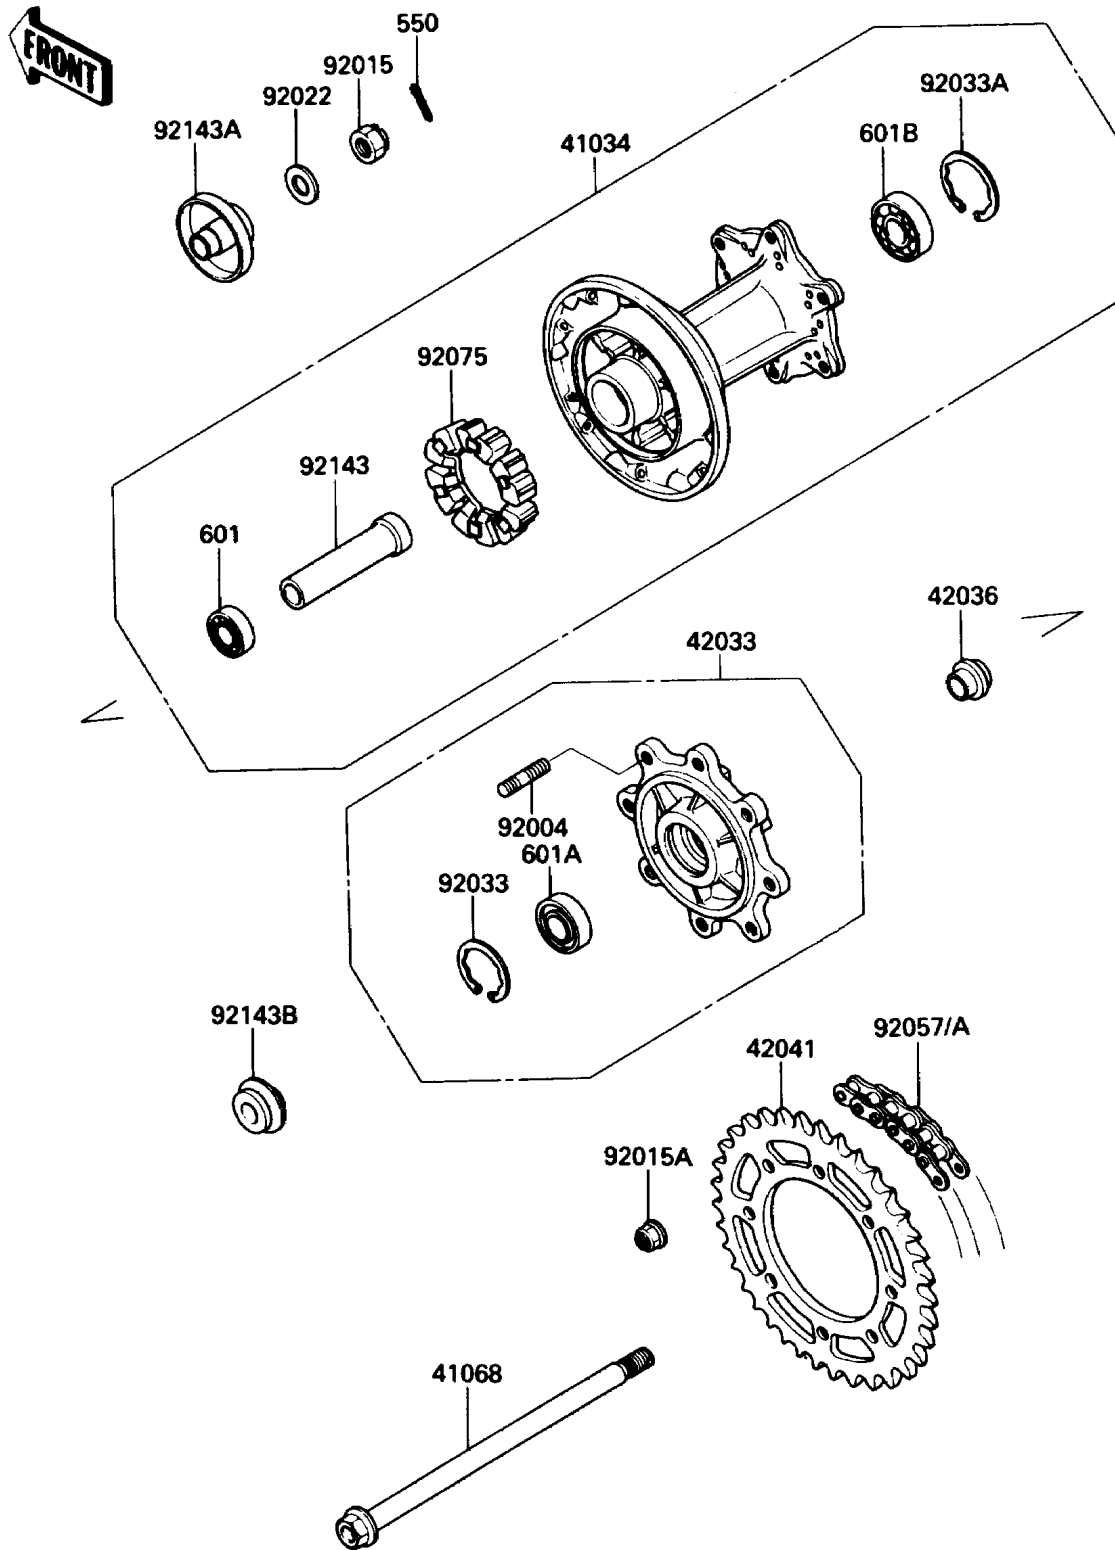

1990 KLR650 PARTS DIAGRAM

Rear Hub

F224U

1990 KLR650 PARTS LIST

Rear Hub

ITEM NAME	PART NUMBER	QUANTITY
-----------	-------------	----------