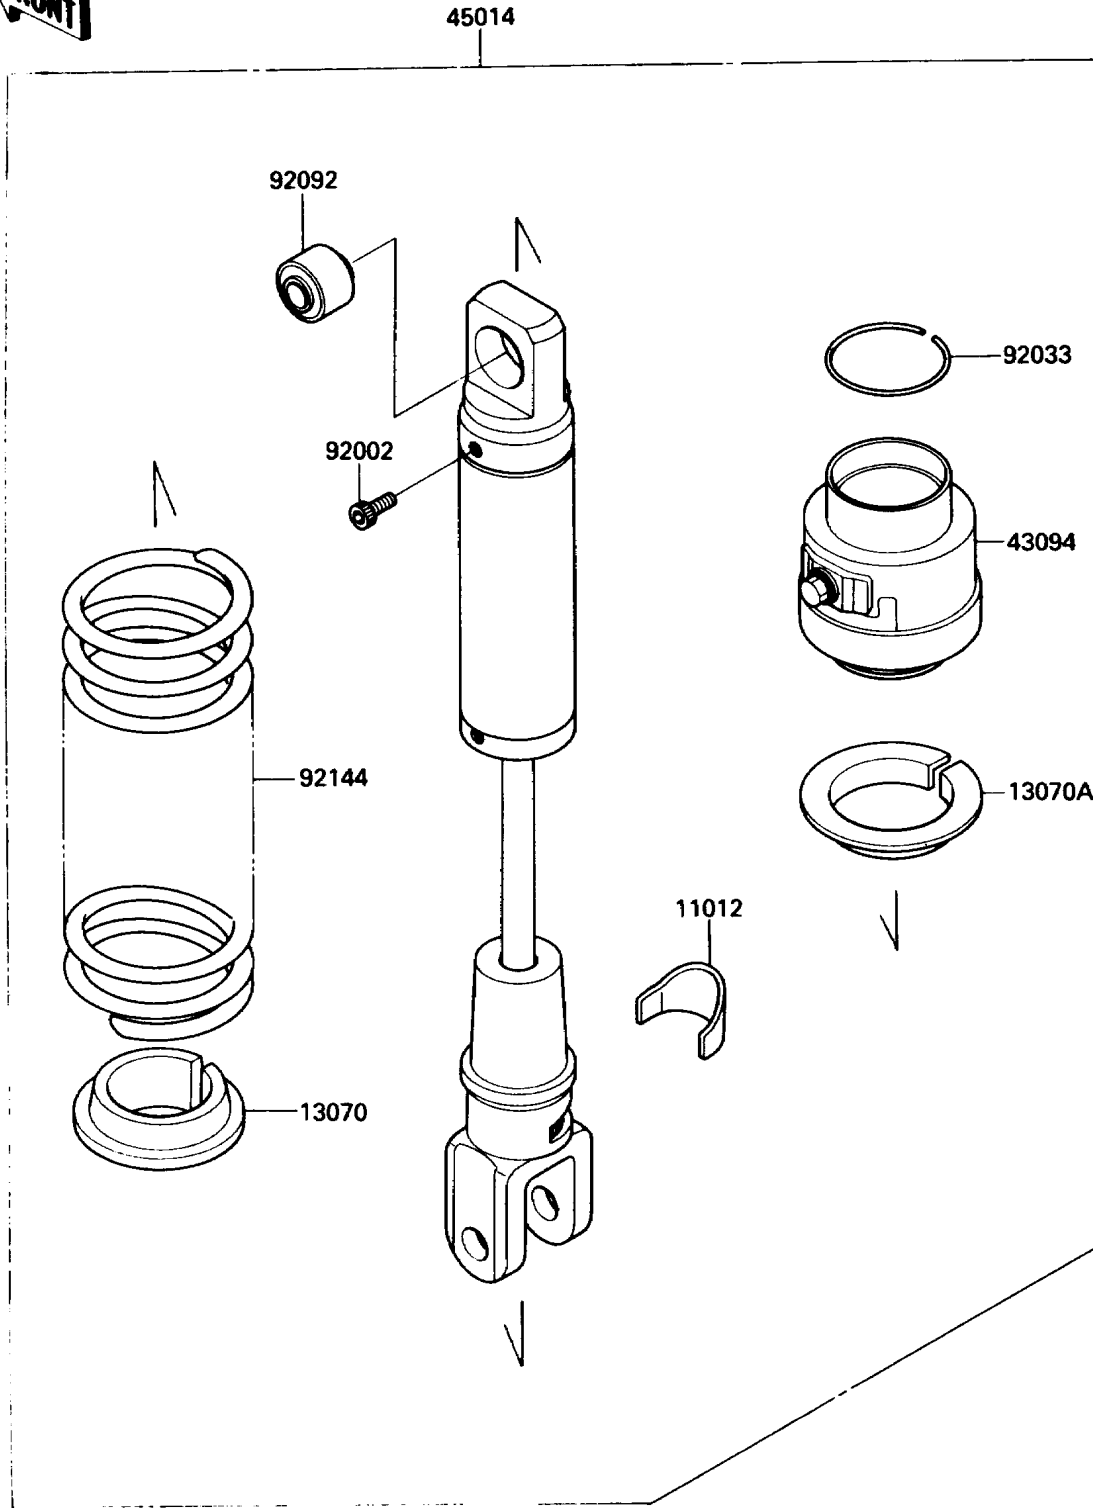

1989 KLR650 PARTS DIAGRAM

Shock Absorber

F2286

1989 KLR650 PARTS LIST

Shock Absorber

ITEM NAME	PART NUMBER	QUANTITY
CAP,SHOCKABSORBER (Ref # 11012)	11012-1398	1
GUIDE,SPRING (Ref # 13070)	13070-1075	1
GUIDE,SPRING (Ref # 13070A)	13070-1177	1
ADJUSTER,SHOCKABSORBER (Ref # 43094)	43094-1052	1
SHOCKABSORBER (Ref # 45014)	45014-1362	1
BOLT,SOCKET,5X8 (Ref # 92002)	92002-1963	1
RING-SNAP (Ref # 92033)	92033-1233	1
BUSHING-RUBBER (Ref # 92092)	92092-1063	1
SPRING,SHOCKABSORBER (Ref # 92144)	92144-1158	1