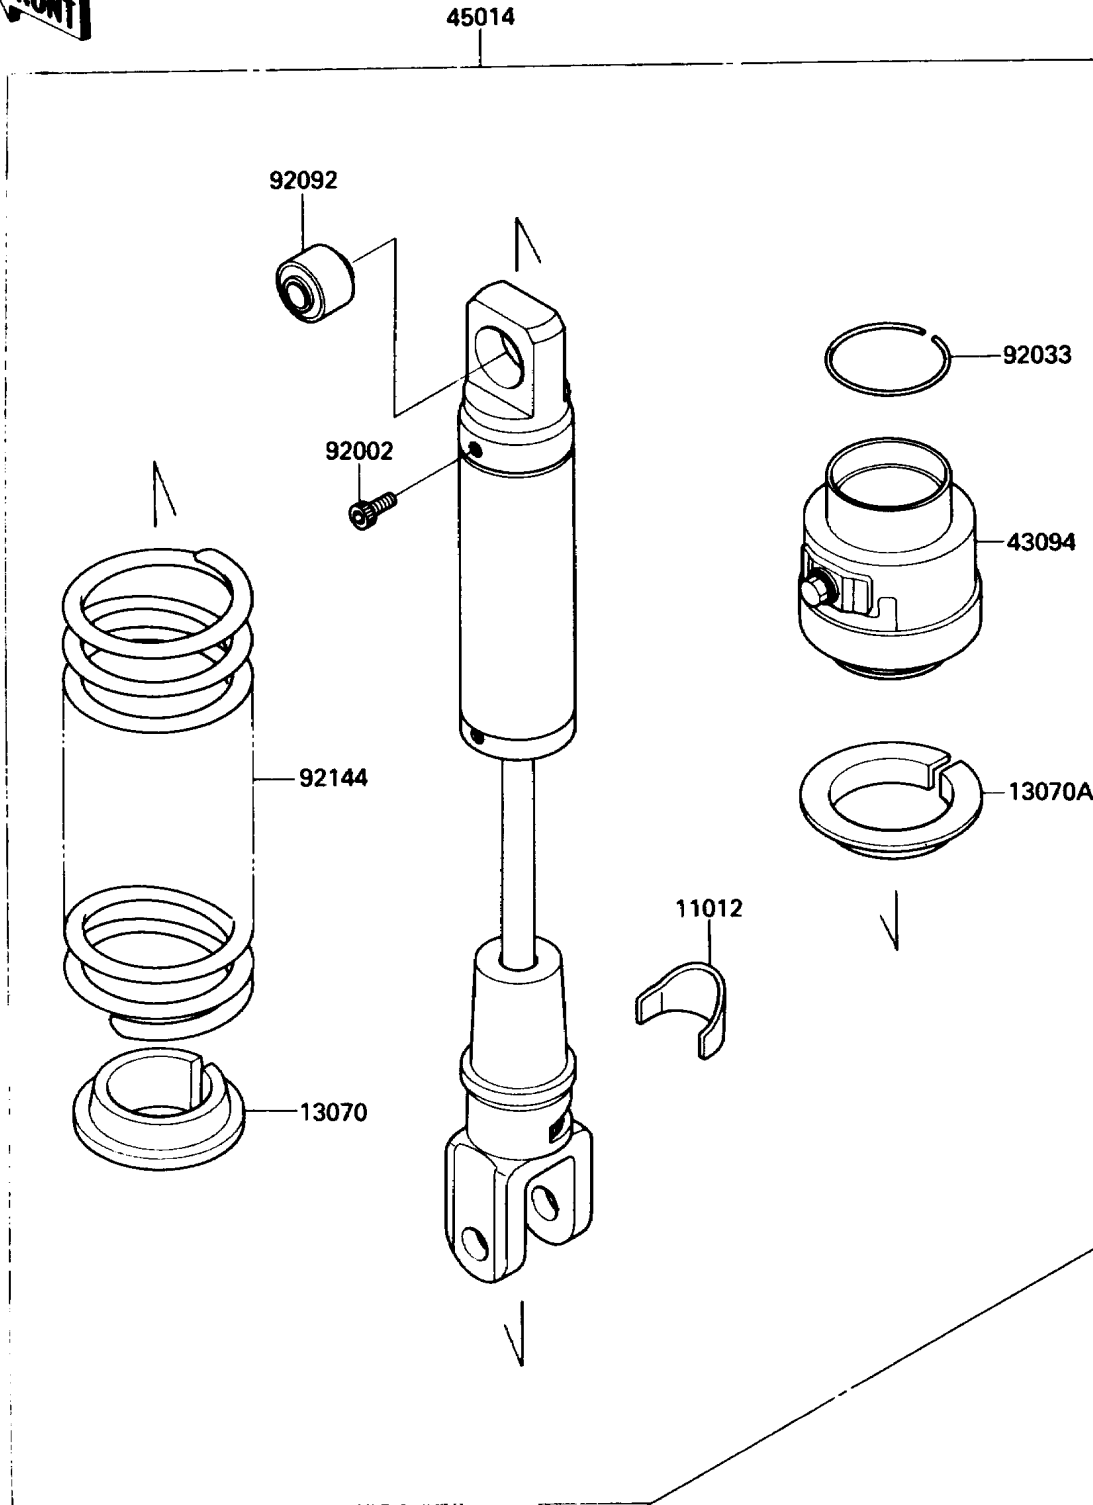

1990 KLR650 PARTS DIAGRAM

Shock Absorber

F2286

1990 KLR650 PARTS LIST

Shock Absorber

ITEM NAME	PART NUMBER	QUANTITY
CAP,SHOCKABSORBER (Ref # 11012)	11012-1398	1
GUIDE,SPRING (Ref # 13070)	13070-1075	1
GUIDE,SPRING (Ref # 13070A)	13070-1177	1
ADJUSTER,SHOCKABSORBER (Ref # 43094)	43094-1052	1
SHOCKABSORBER (Ref # 45014)	45014-1362	1
BOLT,SOCKET,5X8 (Ref # 92002)	92002-1963	1
RING-SNAP (Ref # 92033)	92033-1233	1
BUSHING-RUBBER (Ref # 92092)	92092-1063	1
SPRING,SHOCKABSORBER (Ref # 92144)	92144-1158	1