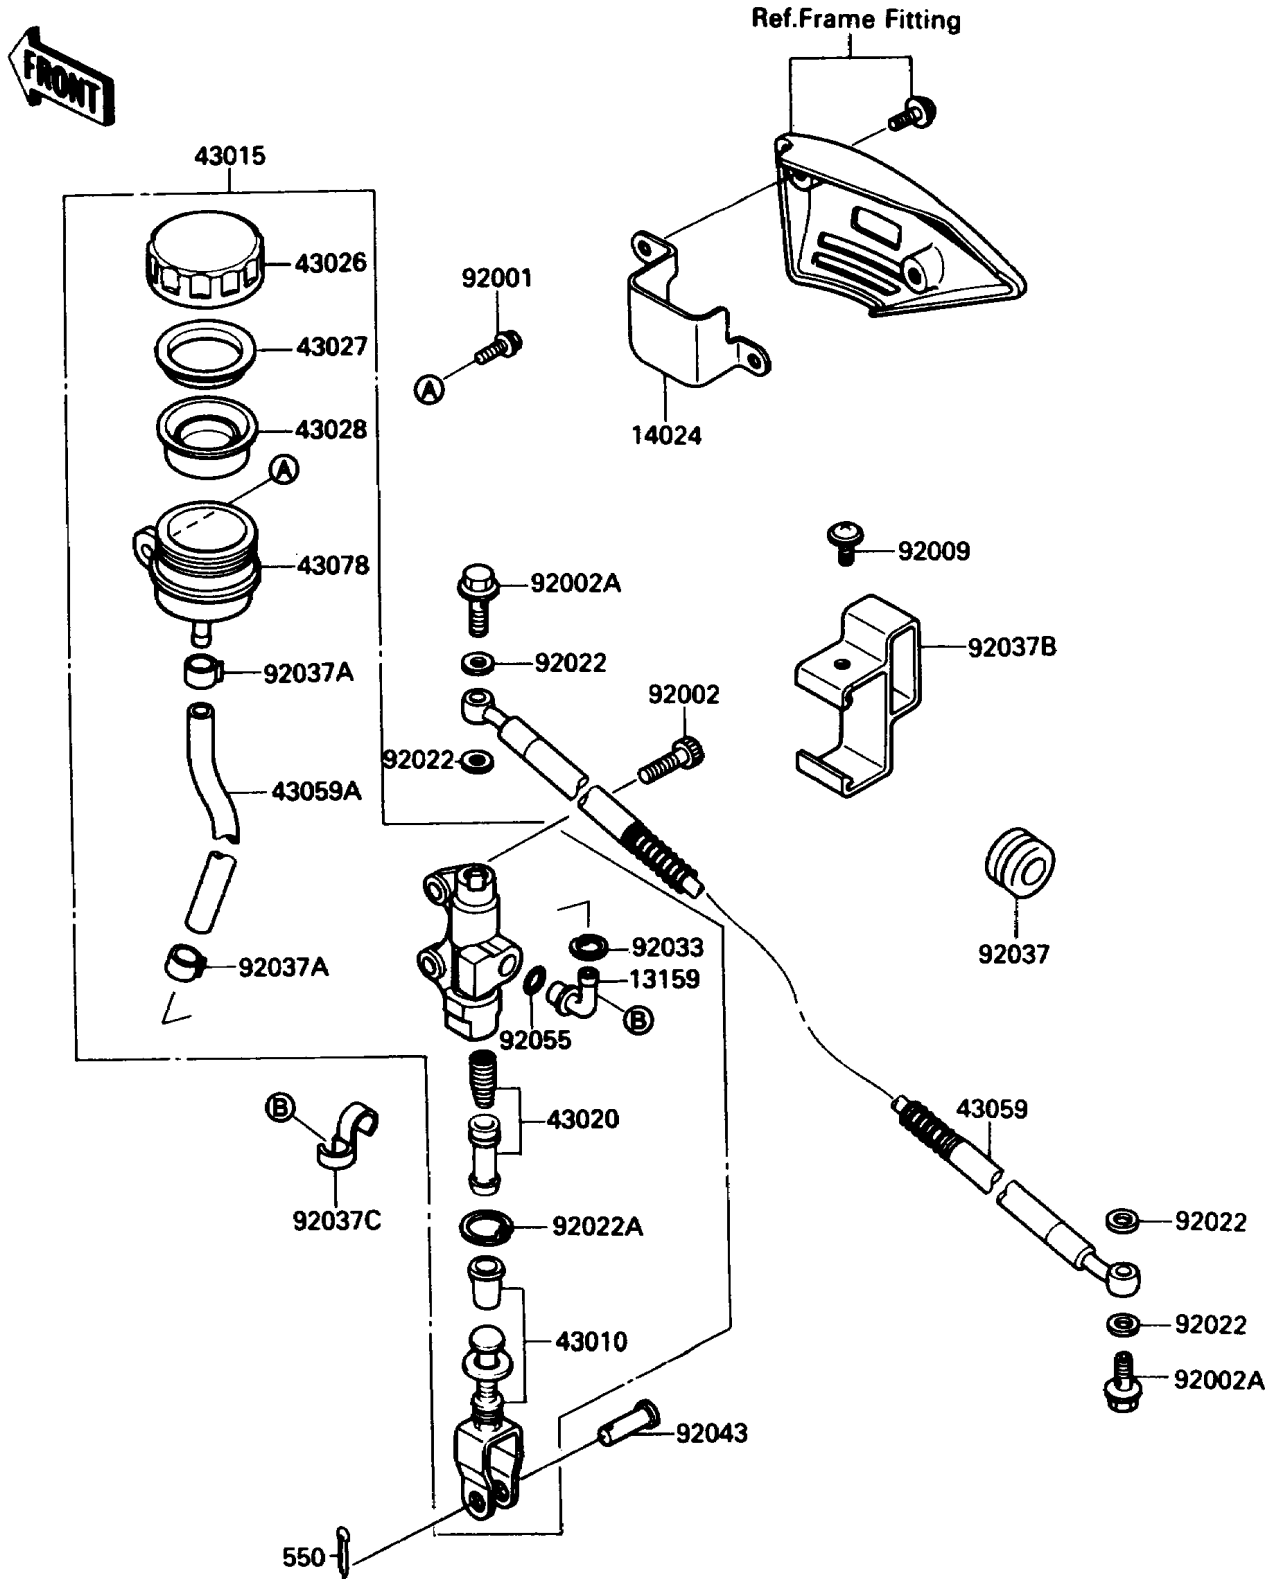

1989 KLR650 PARTS DIAGRAM

Rear Master Cylinder

F2293-0075

1989 KLR650 PARTS LIST

Rear Master Cylinder

ITEM NAME	PART NUMBER	QUANTITY
CONNECTOR (Ref # 13159)	13159-1056	1
COVER,RESERVOIR TANK (Ref # 14024)	14024-1531	1
ROD-ASSY-BRAKE (Ref # 43010)	43010-1062	1
CYLINDER-ASSY-MASTER,RR (Ref # 43015)	43015-1365	1
PISTON-COMP-BRAKE (Ref # 43020)	43020-1063	1
CAP-BRAKE (Ref # 43026)	43026-1064	1
PLATE-DIAPHRAGM (Ref # 43027)	43027-1053	1
DIAPHRAGM (Ref # 43028)	43028-1065	1
HOSE-BRAKE,RR (Ref # 43059)	43059-1376	1
HOSE-BRAKE (Ref # 43059A)	43059-1408	1
RESERVOIR (Ref # 43078)	43078-1080	1
BOLT,W/P,6X16 (Ref # 92001)	92001-1860	1
BOLT,8X30 (Ref # 92002)	92002-1485	2
BOLT,OIL,L=23 (Ref # 92002A)	92002-1888	2
SCREW,6X10 (Ref # 92009)	92009-1286	1
WASHER,10.5X15X1.5 (Ref # 92022)	43067-001	4
WASHER,CIRCRIP (Ref # 92022A)	92022-1601	1
RING-SNAP,20.5MM (Ref # 92033)	92033-1186	1
GROMMET,HOSE CLAMP (Ref # 92037)	43064-007	1
CLAMP (Ref # 92037A)	92037-1710	2
CLAMP,HOSE (Ref # 92037B)	92037-1895	1
CLAMP,HOSE (Ref # 92037C)	92037-1914	1
PIN,8MM (Ref # 92043)	92043-1303	1
RING-O,MASTER CYLINDER (Ref # 92055)	92055-1251	1
PIN-COTTER,2.0X15 (Ref # 550)	550D2015	1