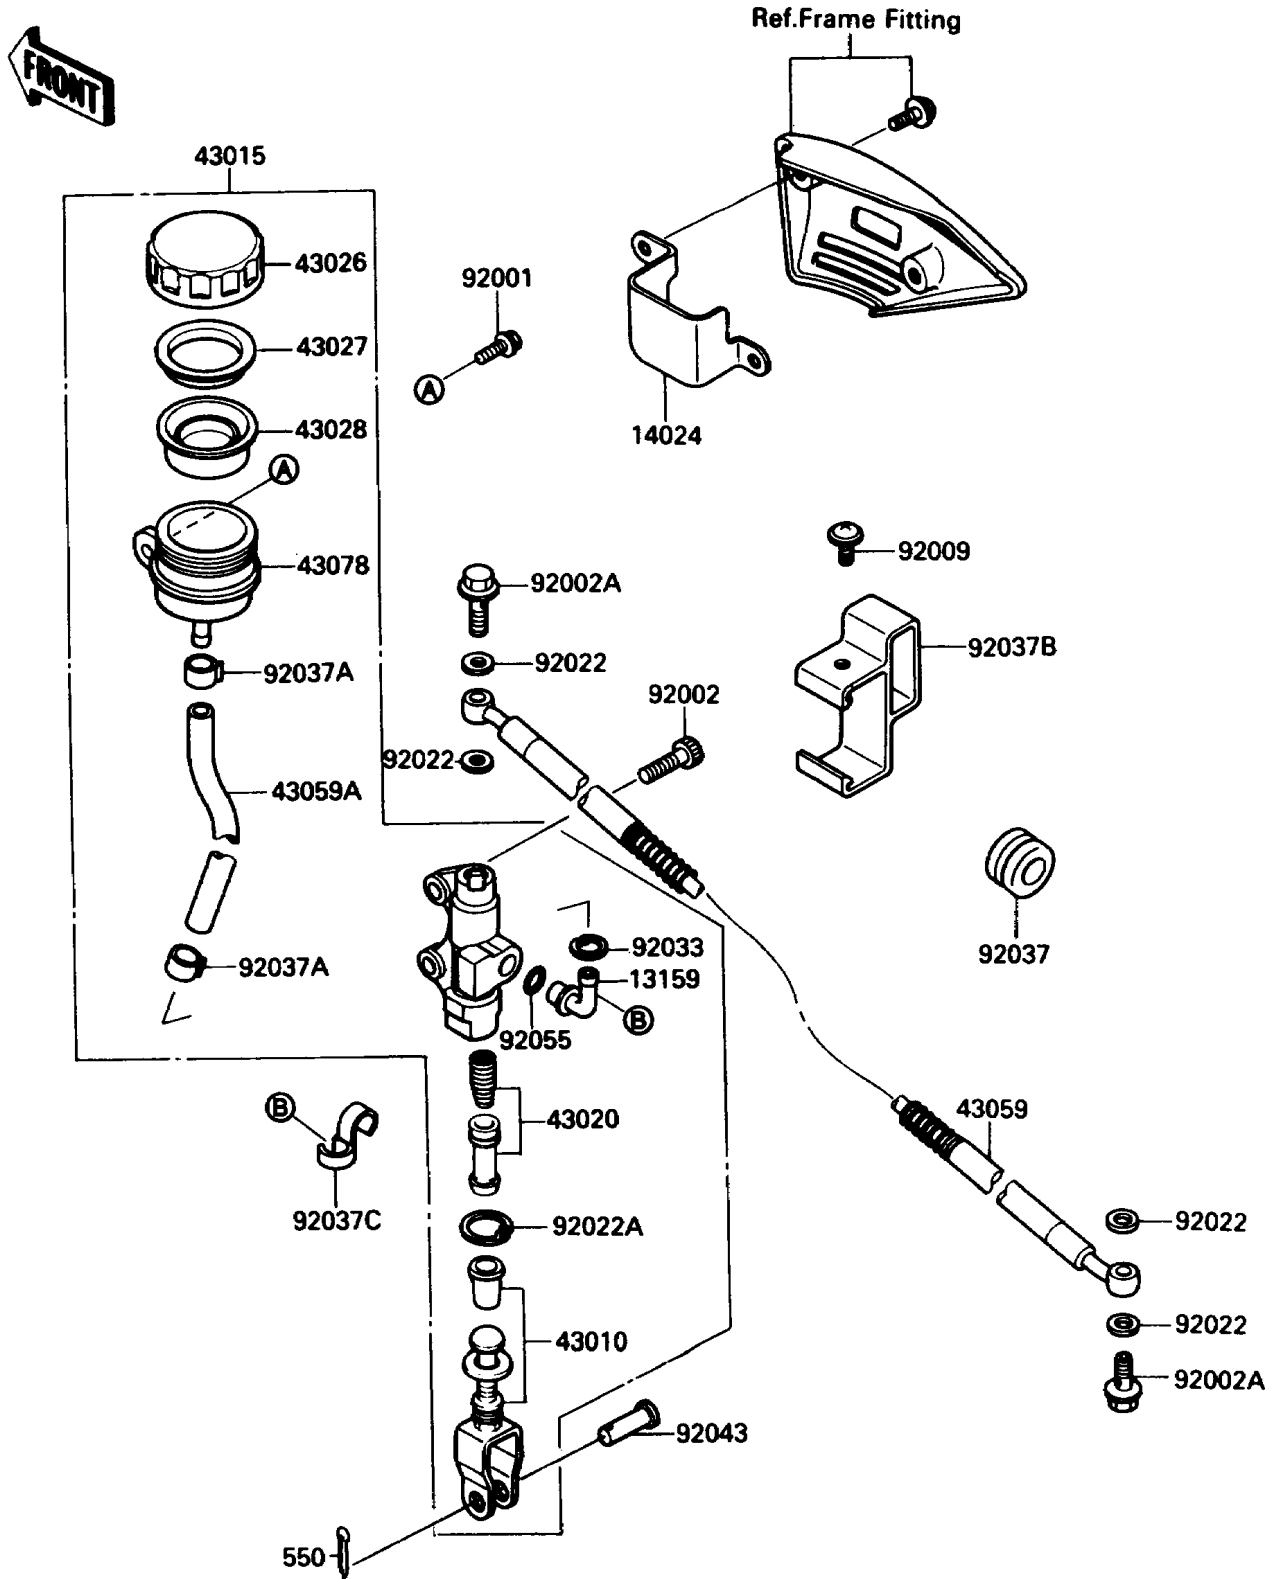

1990 KLR650 PARTS DIAGRAM

Rear Master Cylinder

F2293-0075

1990 KLR650 PARTS LIST

Rear Master Cylinder

ITEM NAME	PART NUMBER	QUANTITY
-----------	-------------	----------