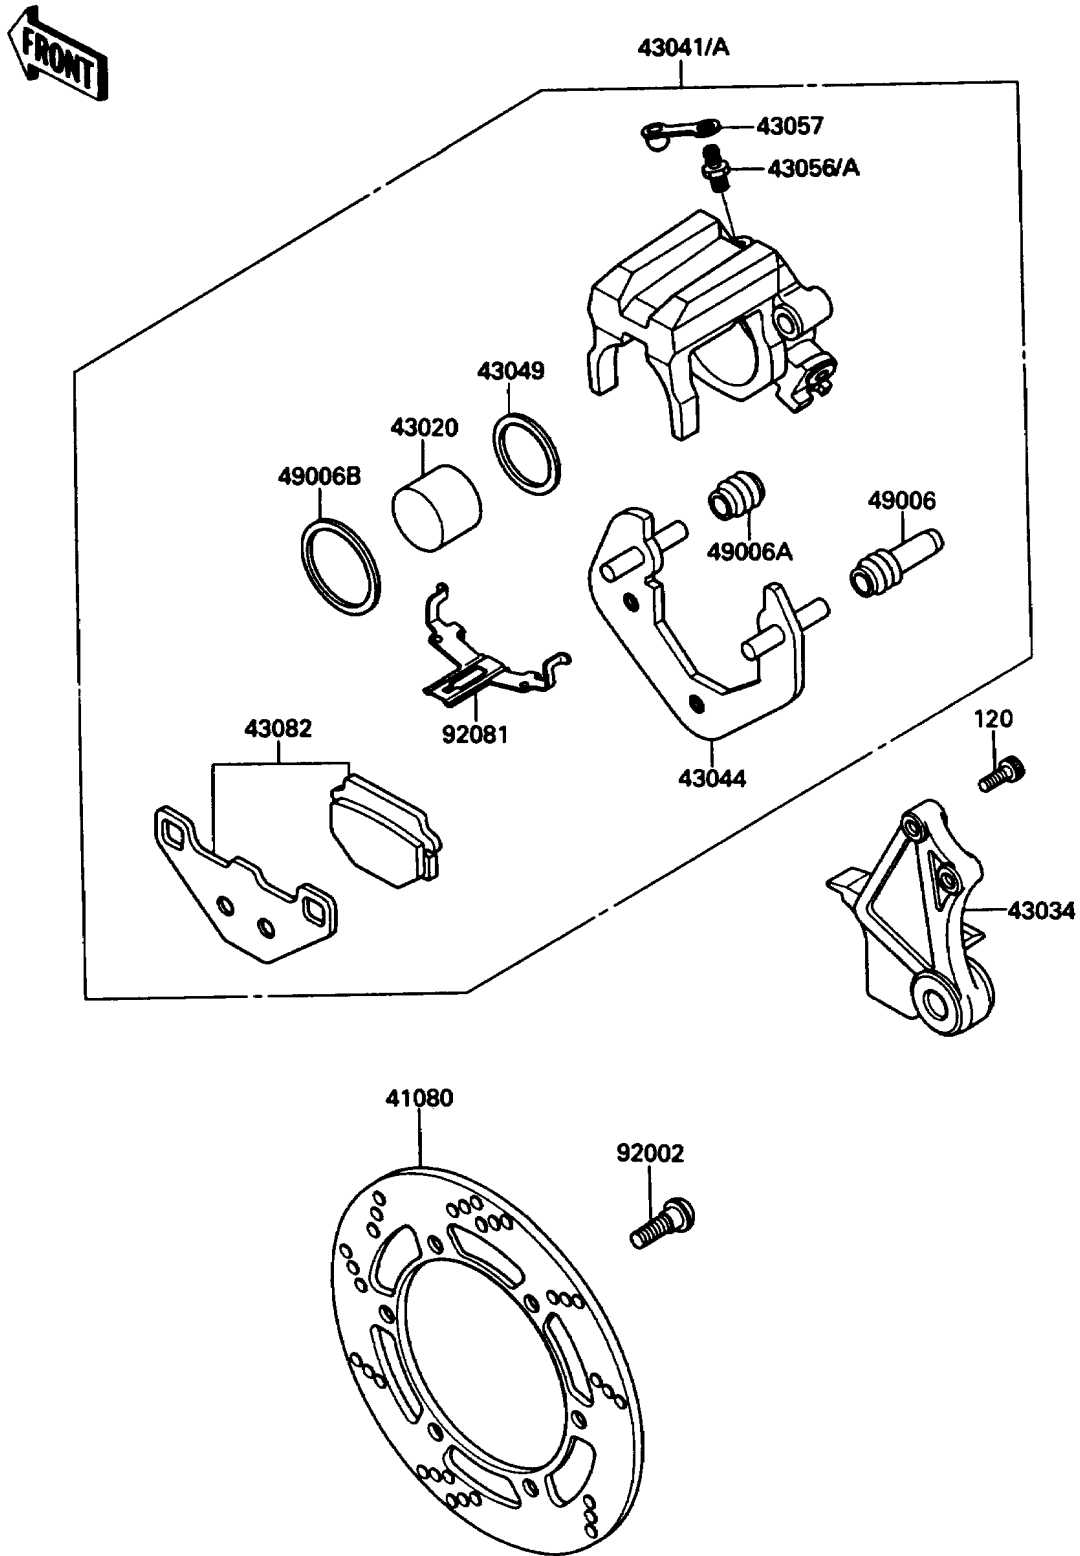

1990 KLR650 PARTS DIAGRAM

Rear Caliper

F2294

1990 KLR650 PARTS LIST

Rear Caliper

ITEM NAME	PART NUMBER	QUANTITY
-----------	-------------	----------