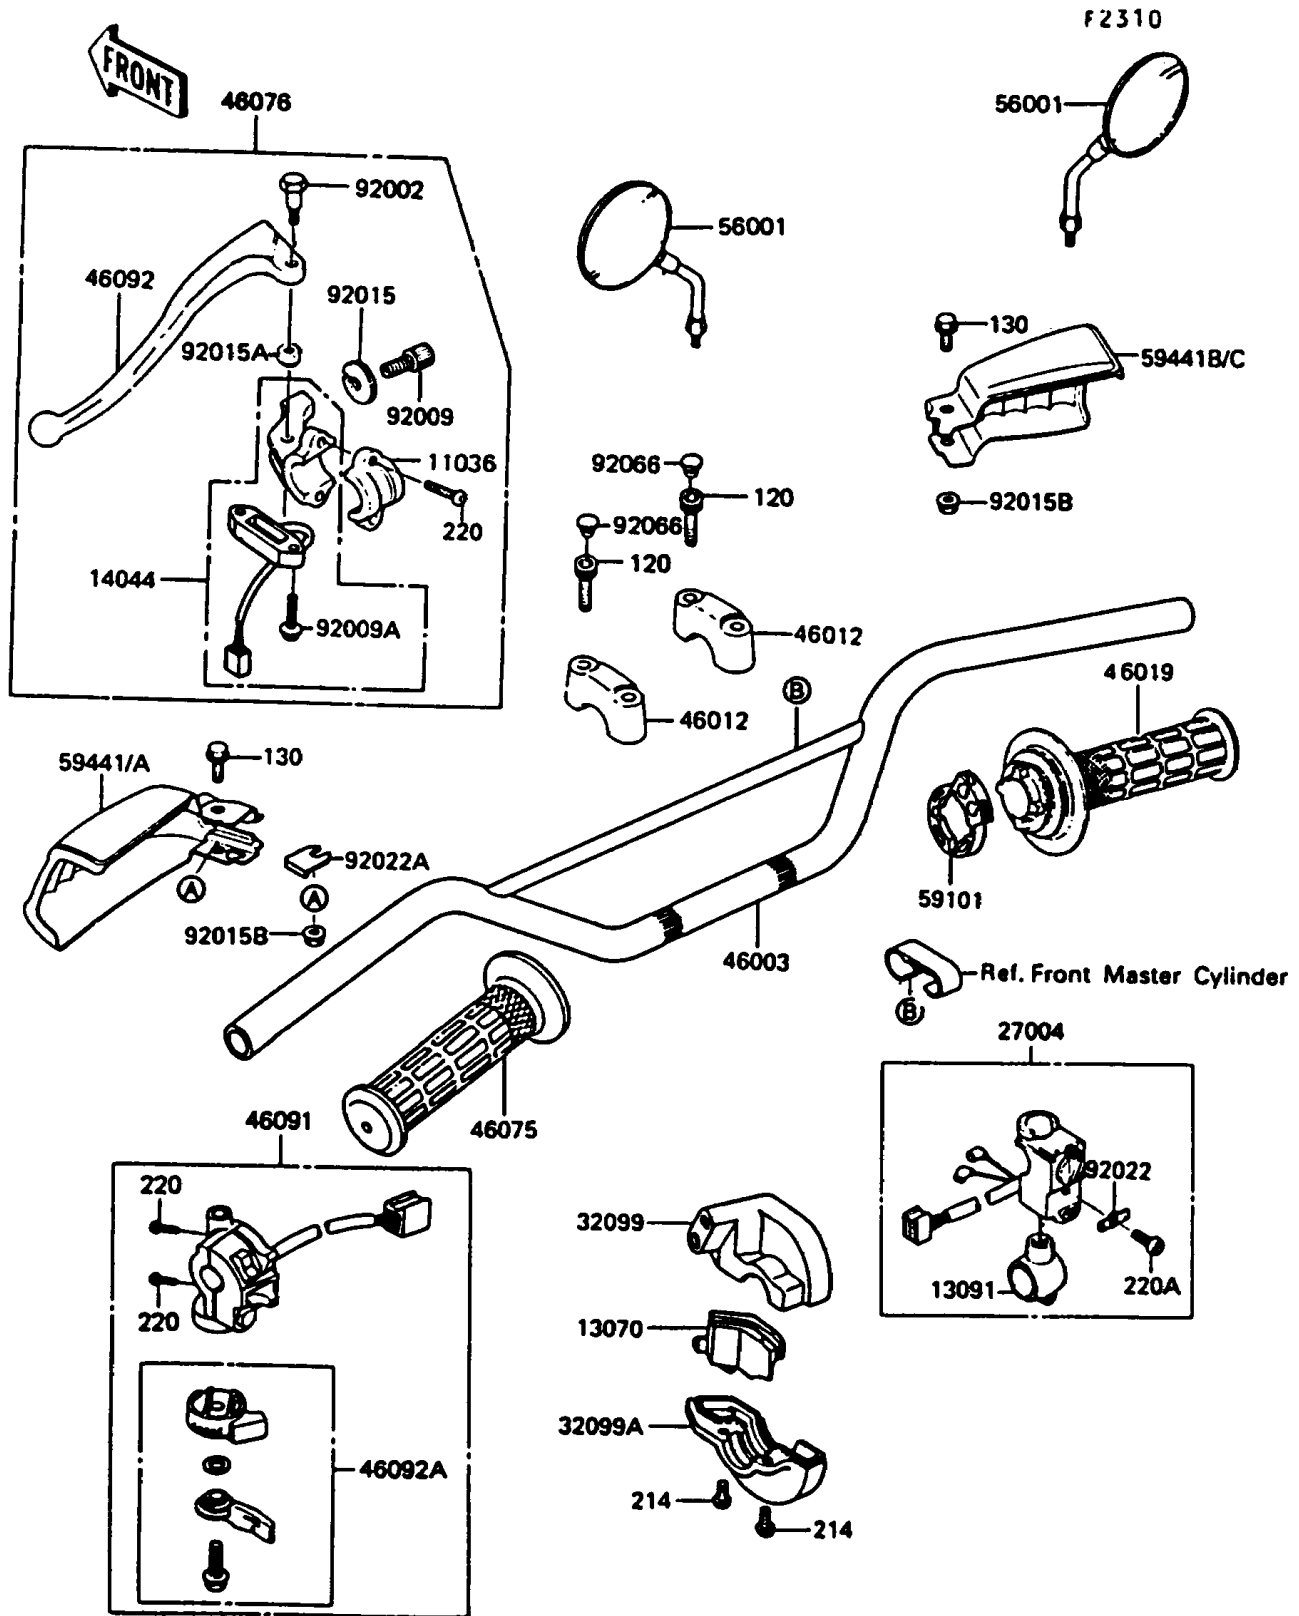

1990 KLR650 PARTS DIAGRAM

Handlebar

1990 KLR650 PARTS LIST

Handlebar

ITEM NAME	PART NUMBER	QUANTITY
BRACKET-A,LEVER HOLDER (Ref # 11036)	11036-1297	1
GUIDE,THROTTLE PEACE (Ref # 13070)	13070-1131	1
HOLDER,ENGINE STOP SWITCH (Ref # 13091)	13091-1255	1
HOLDER-CABLE,CLUTCH (Ref # 14044)	14044-1062	1
SWITCH-ASSY,ENGINE STOP (Ref # 27004)	27004-1053	1
CASE,THROTTLE,UPP (Ref # 32099)	32099-1072	1
CASE,THROTTLE,LWR (Ref # 32099A)	32099-1073	1
HANDLE (Ref # 46003)	46003-1153	1
HOLDER-HANDLE (Ref # 46012)	46012-1102	2
GRIP-ASSY,THROTTLE (Ref # 46019)	46019-1054	1
GRIP,LH (Ref # 46075)	46075-1051	1
LEVER-ASSY-GRIP,CLUTCH (Ref # 46076)	46076-1142	1
HOUSING-ASSY-CONTROL,LH (Ref # 46091)	46091-1309	1
LEVER-GRIP,CLUTCH (Ref # 46092)	46092-1111	1
LEVER-GRIP,CHOKE (Ref # 46092A)	46092-1123	1
MIRROR-ASSY (Ref # 56001)	56001-1204	2
REEL,THROTTLE (Ref # 59101)	59101-1106	1
COVER-HANDLE,LH,B.BLUE (Ref # 59441A)	59441-1073-6K	1
COVER-HANDLE,RH,B.BLUE (Ref # 59441C)	59441-1074-6K	1
BOLT,LEVER SET (Ref # 92002)	92002-1880	1
SCREW,CABLE ADJUST,8MM (Ref # 92009)	46055-009	1
SCREW,TAPPING,3X18 (Ref # 92009A)	92009-1390	2
NUT,CABLE ADJUST (Ref # 92015)	46056-006	1
NUT,LOCK,6MM,BLACK (Ref # 92015A)	92015-1191	1
NUT,LOCK,6MM (Ref # 92015B)	92015-1603	2
WASHER,ENGINE STOP SWITCH (Ref # 92022)	92022-1474	1
WASHER (Ref # 92022A)	92022-1896	1
PLUG (Ref # 92066)	92066-1216	4
BOLT-SOCKET,8X30,BLACK (Ref # 120)	120S0830	4

1990 KLR650 PARTS LIST

Handlebar

ITEM NAME	PART NUMBER	QUANTITY
BOLT-FLANGED (Ref # 130)	130J0612	2
SCREW-PAN+- (Ref # 214)	214C0518	2
SCREW-PAN-CROS (Ref # 220)	220C0514	4
SCREW-PAN-CROS,6X20,BLACK (Ref # 220A)	220C0620	1