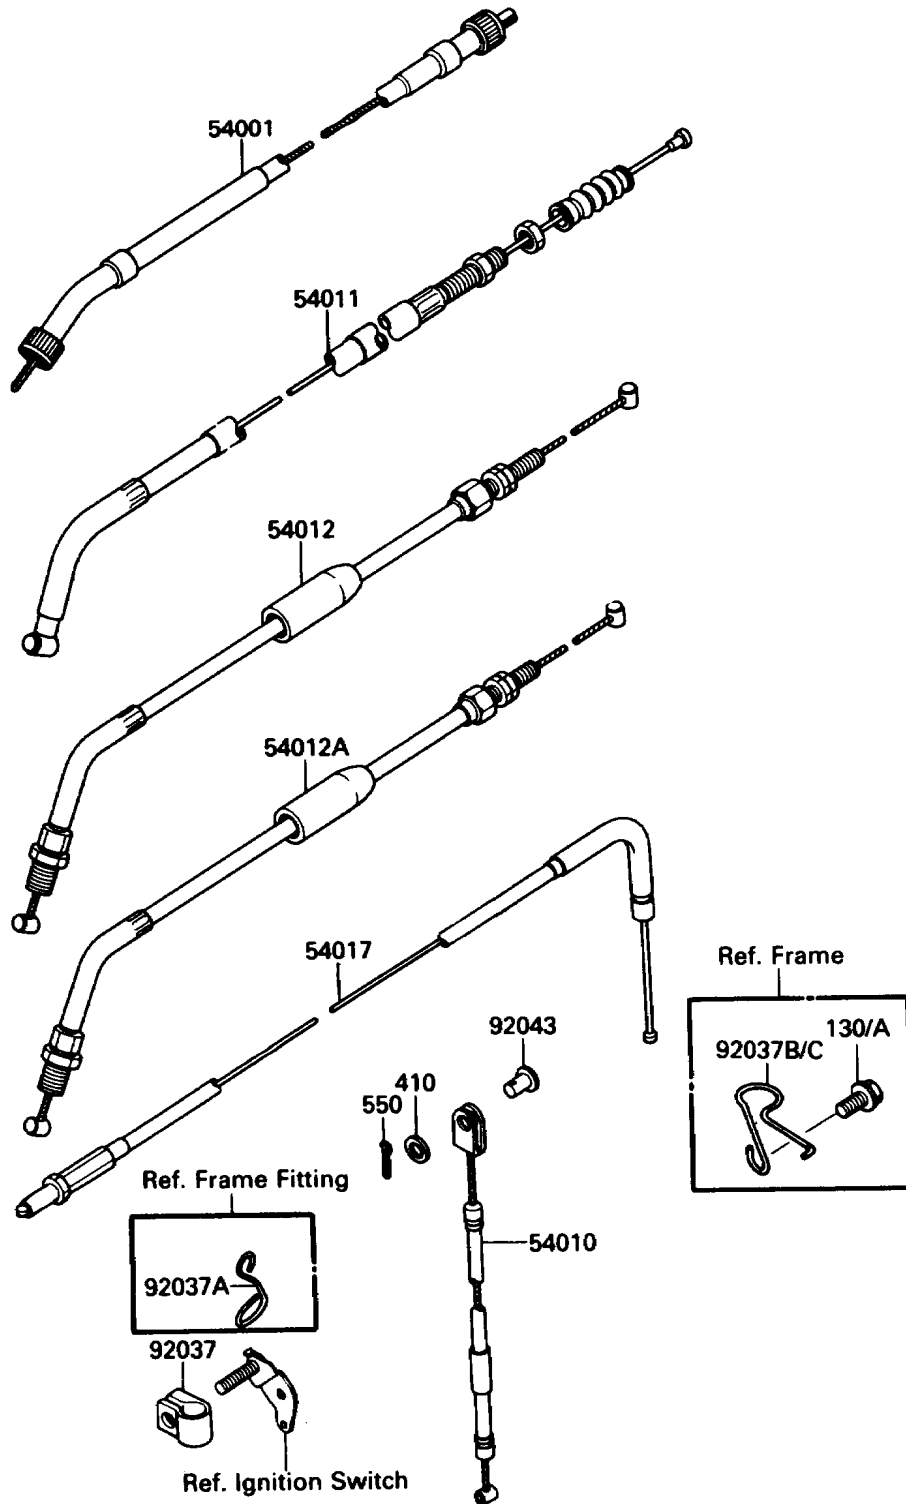

1987 KLR® 650 PARTS DIAGRAM

Cable

F2540-0273

1987 KLR® 650 PARTS LIST

Cable

ITEM NAME	PART NUMBER	QUANTITY
CABLE-SPEEDOMETER (Ref # 54001)	54001-1128	1
CABLE,SIDE STAND SWITCH (Ref # 54010)	54010-1061	1
CABLE-CLUTCH (Ref # 54011)	54011-1257	1
CABLE-THROTTLE,OPENING (Ref # 54012)	54012-1327	1
CABLE-THROTTLE,CLOSING (Ref # 54012A)	54012-1328	1
CABLE-STARTER (Ref # 54017)	54017-1090	1
CLAMP,CABLE (Ref # 92037)	92037-1777	1
CLAMP,CABLE (Ref # 92037A)	92037-1904	1
CLAMP,CABLE (Ref # 92037C)	92037-1937	1
PIN,5X10 (Ref # 92043)	92043-1346	1
BOLT-FLANGED,6X12 (Ref # 130A)	130B0612	1
WASHER-PLAIN-SMALL,5MM (Ref # 410)	410B0500	1
PIN-COTTER,2.0X12 (Ref # 550)	550D2012	1