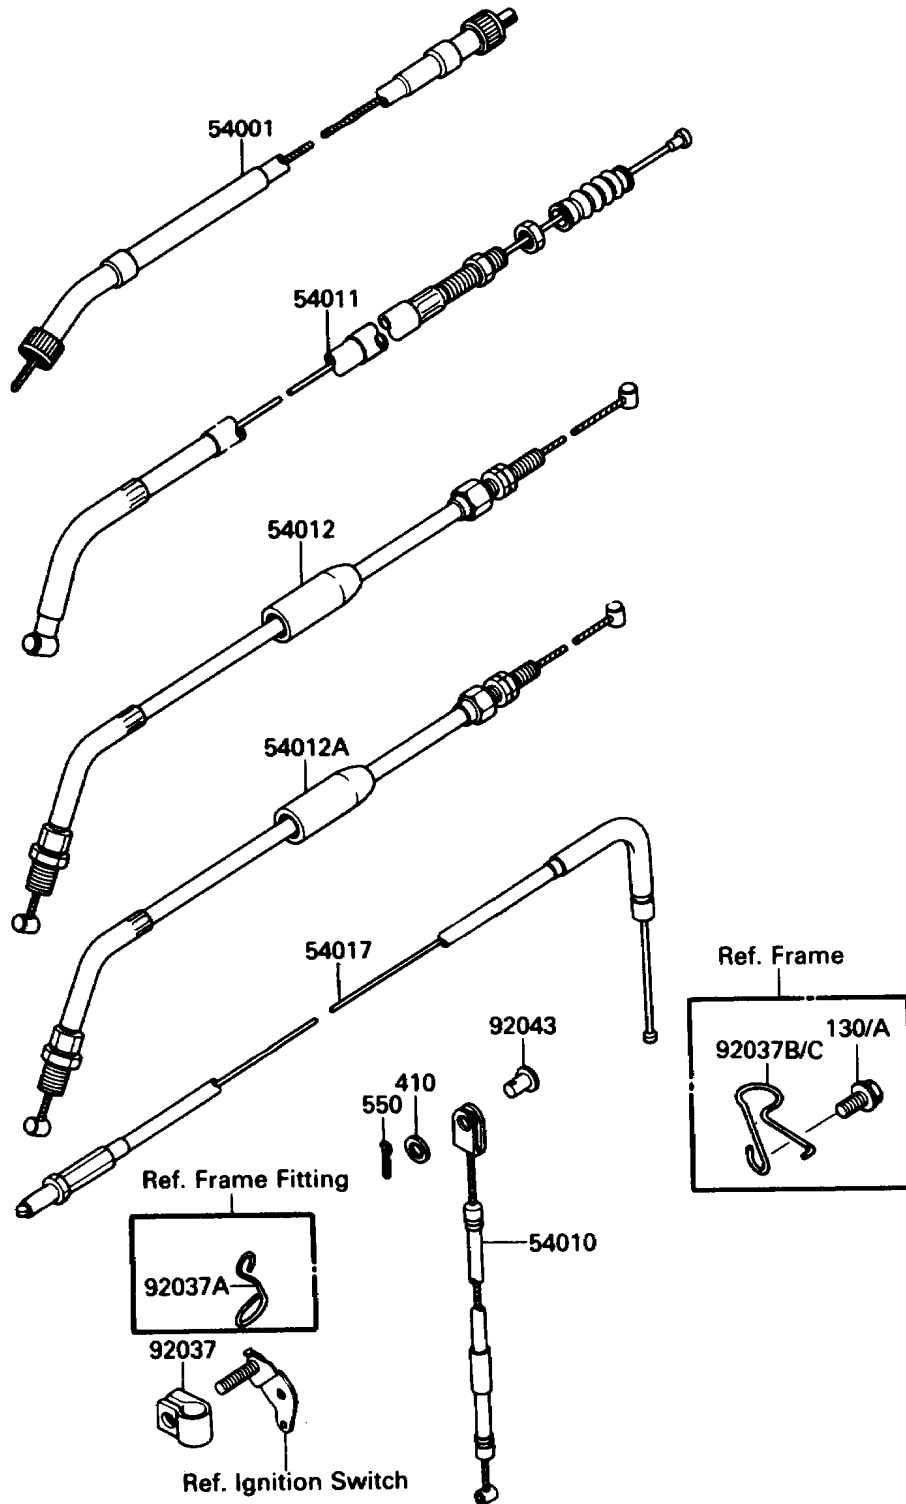

1988 KLR® 650 PARTS DIAGRAM

Cable

F2540-0273

1988 KLR® 650 PARTS LIST

Cable

ITEM NAME	PART NUMBER	QUANTITY
CABLE-SPEEDOMETER (Ref # 54001)	54001-1128	1
CABLE,SIDE STAND SWITCH (Ref # 54010)	54010-1061	1
CABLE-CLUTCH (Ref # 54011)	54011-1257	1
CABLE-THROTTLE,OPENING (Ref # 54012)	54012-1327	1
CABLE-THROTTLE,CLOSING (Ref # 54012A)	54012-1328	1
CABLE-STARTER (Ref # 54017)	54017-1090	1
CLAMP,CABLE (Ref # 92037)	92037-1777	1
CLAMP,CABLE (Ref # 92037A)	92037-1904	1
CLAMP,CABLE (Ref # 92037B)	92037-1937	1
PIN,5X10 (Ref # 92043)	92043-1346	1
BOLT-FLANGED,6X12 (Ref # 130)	130B0612	1
WASHER-PLAIN-SMALL,5MM (Ref # 410)	410B0500	1
PIN-COTTER,2.0X12 (Ref # 550)	550D2012	1