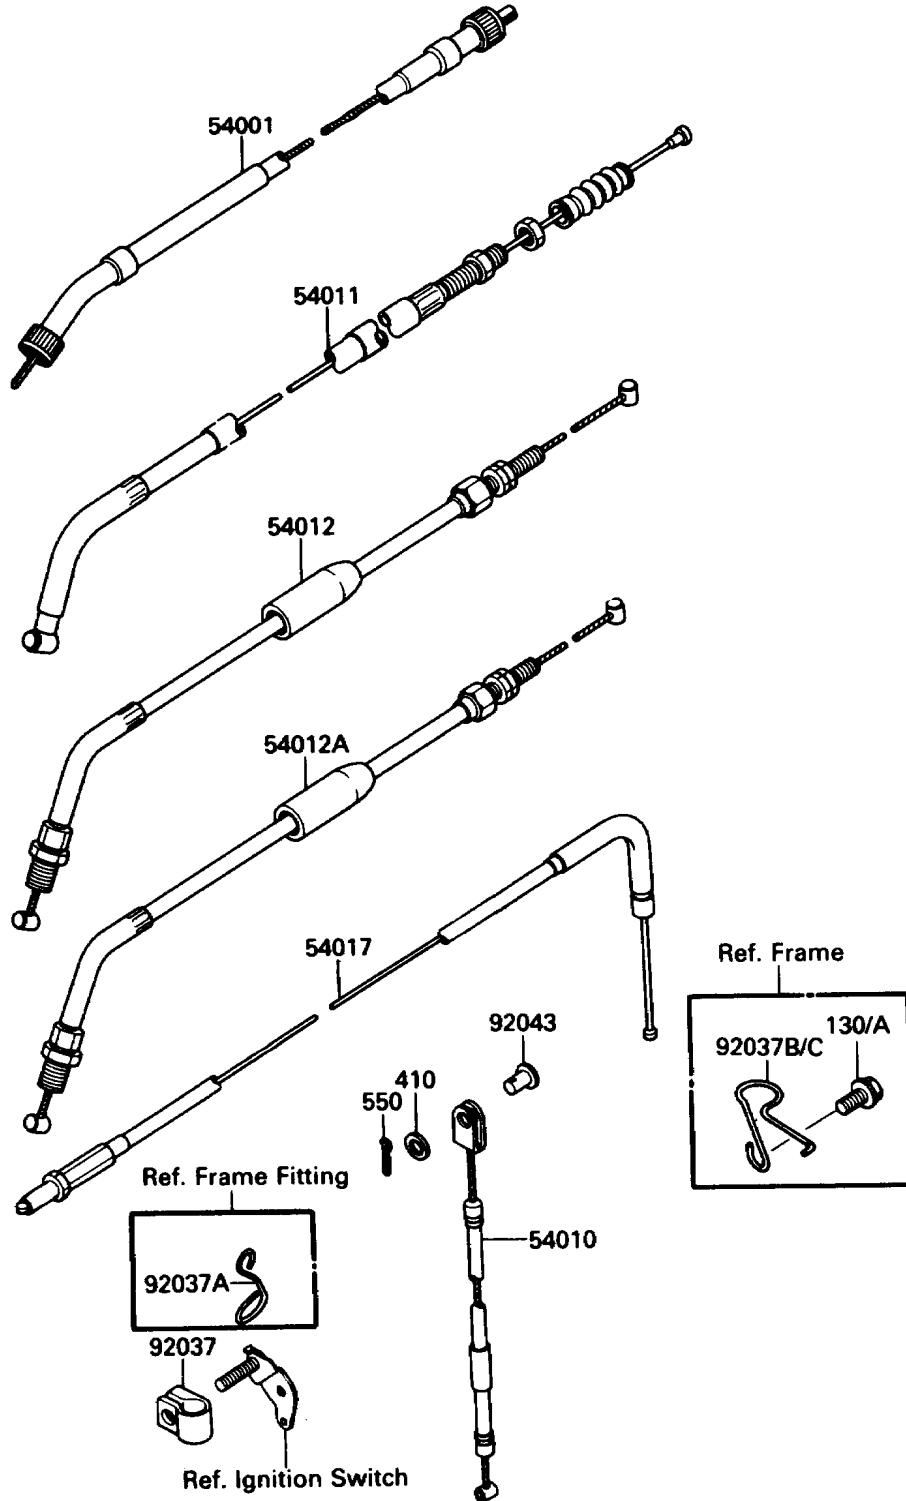

# 1989 KLR650 PARTS DIAGRAM

Cable

F2540-0273

# 1989 KLR650 PARTS LIST

## Cable

ITEM NAME	PART NUMBER	QUANTITY
CABLE-SPEEDOMETER (Ref # 54001)	54001-1128	1
CABLE,SIDE STAND SWITCH (Ref # 54010)	54010-1061	1
CABLE-CLUTCH (Ref # 54011)	54011-1257	1
CABLE-THROTTLE,OPENING (Ref # 54012)	54012-1327	1
CABLE-THROTTLE,CLOSING (Ref # 54012A)	54012-1328	1
CABLE-STARTER (Ref # 54017)	54017-1090	1
CLAMP,CABLE (Ref # 92037)	92037-1777	1
CLAMP,CABLE (Ref # 92037A)	92037-1904	1
CLAMP,CABLE (Ref # 92037B)	92037-1937	1
PIN,5X10 (Ref # 92043)	92043-1346	1
BOLT-FLANGED,6X12 (Ref # 130)	130B0612	1
WASHER-PLAIN-SMALL,5MM (Ref # 410)	410B0500	1
PIN-COTTER,2.0X12 (Ref # 550)	550D2012	1