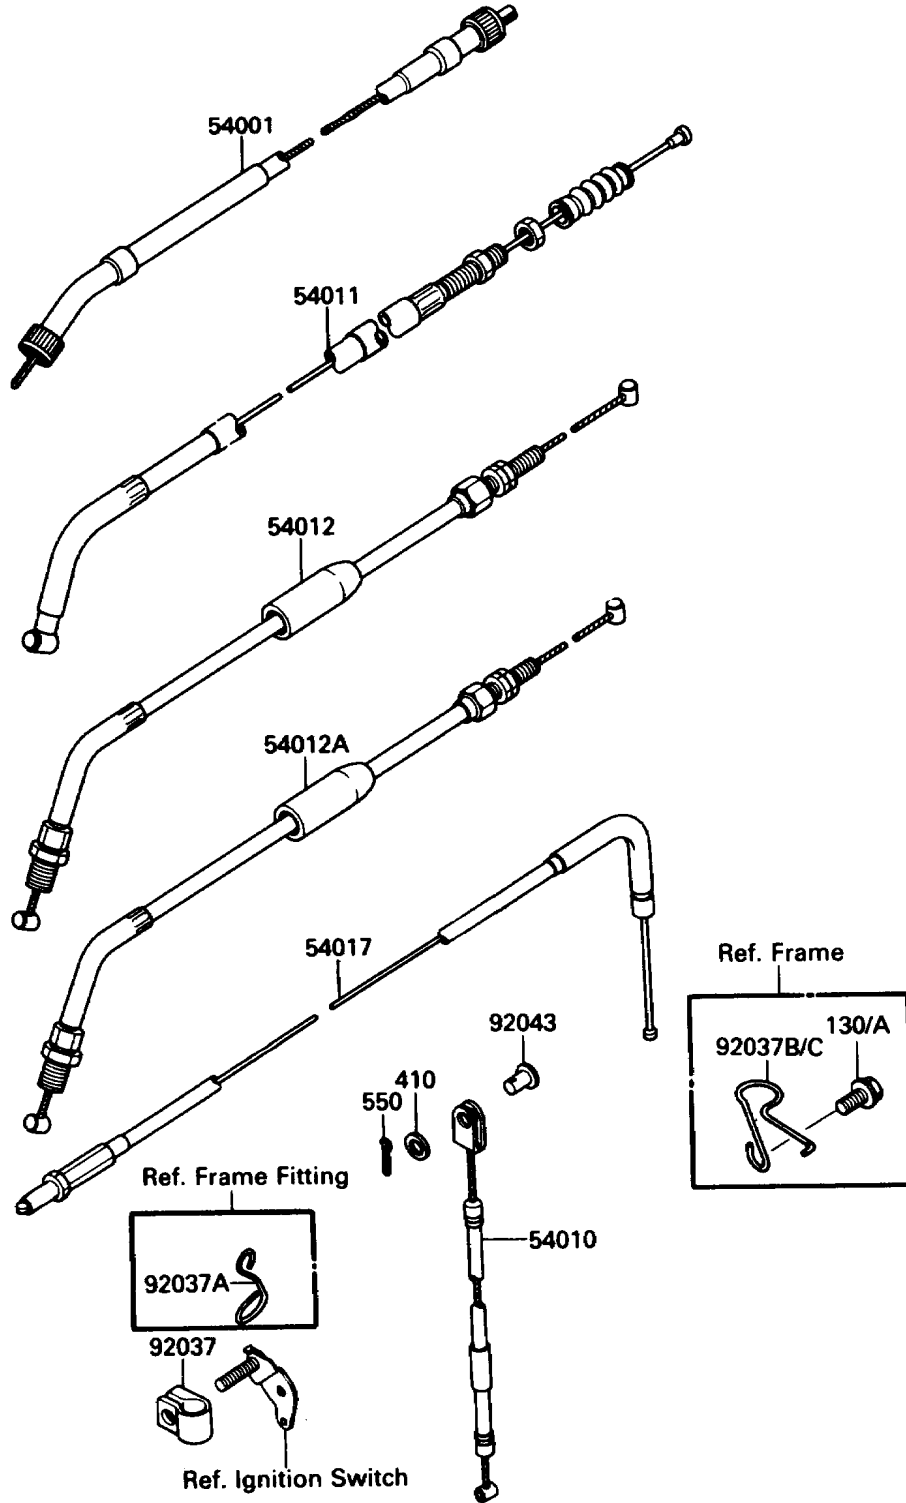

1990 KLR650 PARTS DIAGRAM

Cable

F2540-0273

1990 KLR650 PARTS LIST

Cable

ITEM NAME	PART NUMBER	QUANTITY
CABLE-SPEEDOMETER (Ref # 54001)	54001-1128	1
CABLE,SIDE STAND SWITCH (Ref # 54010)	54010-1061	1
CABLE-CLUTCH (Ref # 54011)	54011-1257	1
CABLE-THROTTLE,OPENING (Ref # 54012)	54012-1327	1
CABLE-THROTTLE,CLOSING (Ref # 54012A)	54012-1328	1
CABLE-STARTER (Ref # 54017)	54017-1090	1
CLAMP,CABLE (Ref # 92037)	92037-1777	1
CLAMP,CABLE (Ref # 92037A)	92037-1904	1
CLAMP,CABLE (Ref # 92037B)	92037-1937	1
PIN,5X10 (Ref # 92043)	92043-1346	1
BOLT-FLANGED,6X12 (Ref # 130)	130B0612	1
WASHER-PLAIN-SMALL,5MM (Ref # 410)	410B0500	1
PIN-COTTER,2.0X12 (Ref # 550)	550D2012	1