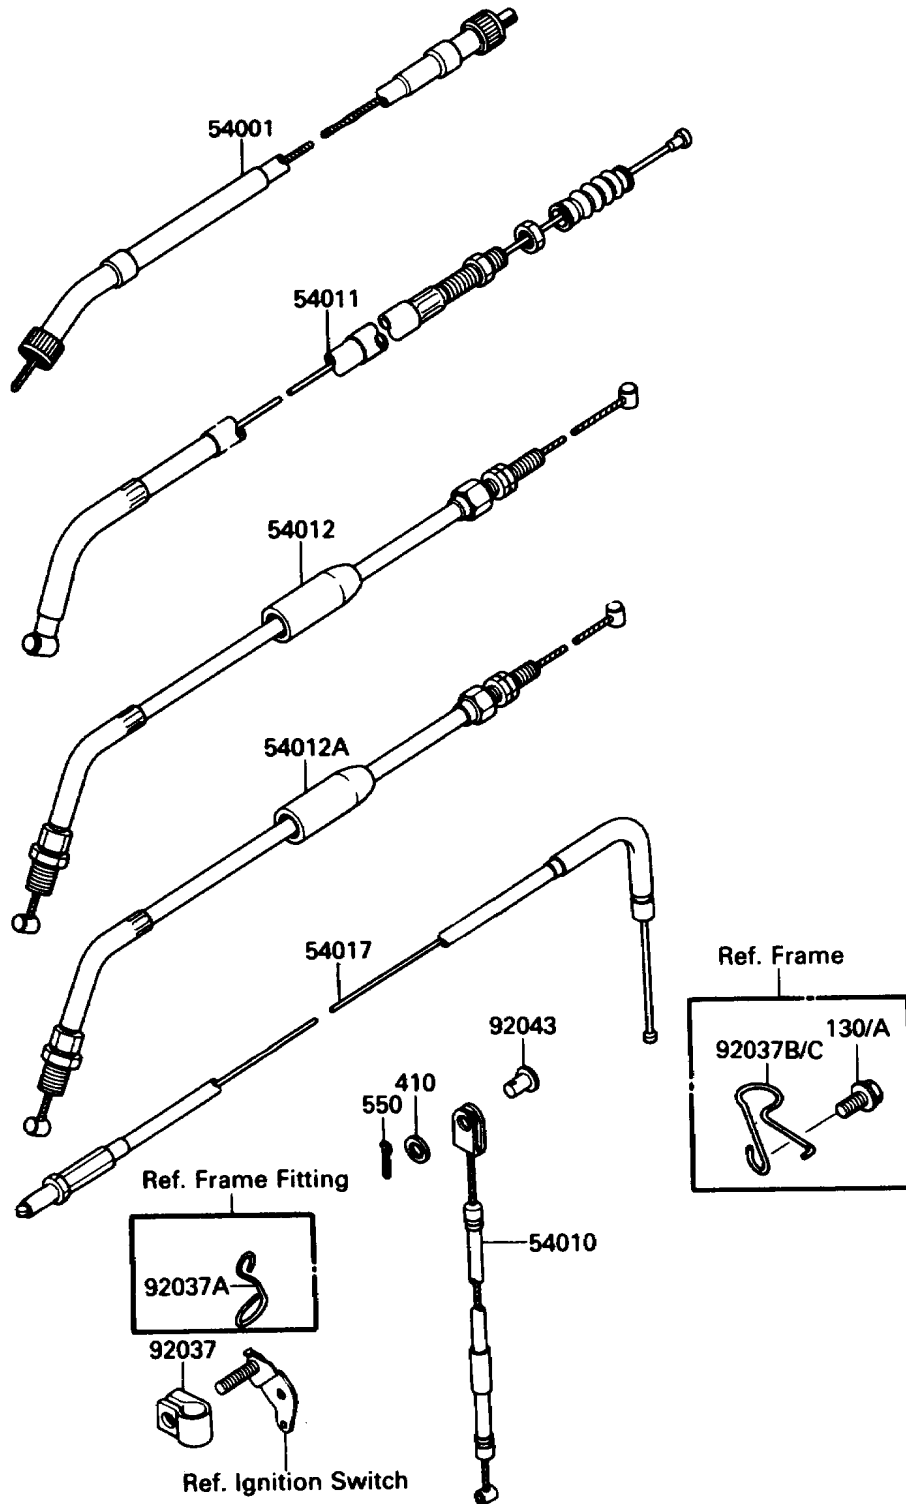

1990 KLR650 PARTS DIAGRAM

Cable

F2540-0273

1990 KLR650 PARTS LIST

Cable

ITEM NAME	PART NUMBER	QUANTITY
CABLE-SPEEDOMETER (Ref # 54001)	54001-1128	1
CABLE,SIDE STAND SWITCH (Ref # 54010)	54010-1061	1
CABLE-CLUTCH (Ref # 54011)	54011-1257	1
CABLE-THROTTLE,OPENING (Ref # 54012)	54012-1327	1
CABLE-THROTTLE,CLOSING (Ref # 54012A)	54012-1328	1
CABLE-STARTER (Ref # 54017)	54017-1090	1
CLAMP,CABLE (Ref # 92037)	92037-1777	1
CLAMP,CABLE (Ref # 92037A)	92037-1904	1
CLAMP,CABLE (Ref # 92037B)	92037-1937	1
PIN,5X10 (Ref # 92043)	92043-1346	1
BOLT-FLANGED,6X12 (Ref # 130)	130B0612	1
WASHER-PLAIN-SMALL,5MM (Ref # 410)	410B0500	1
PIN-COTTER,2.0X12 (Ref # 550)	550D2012	1