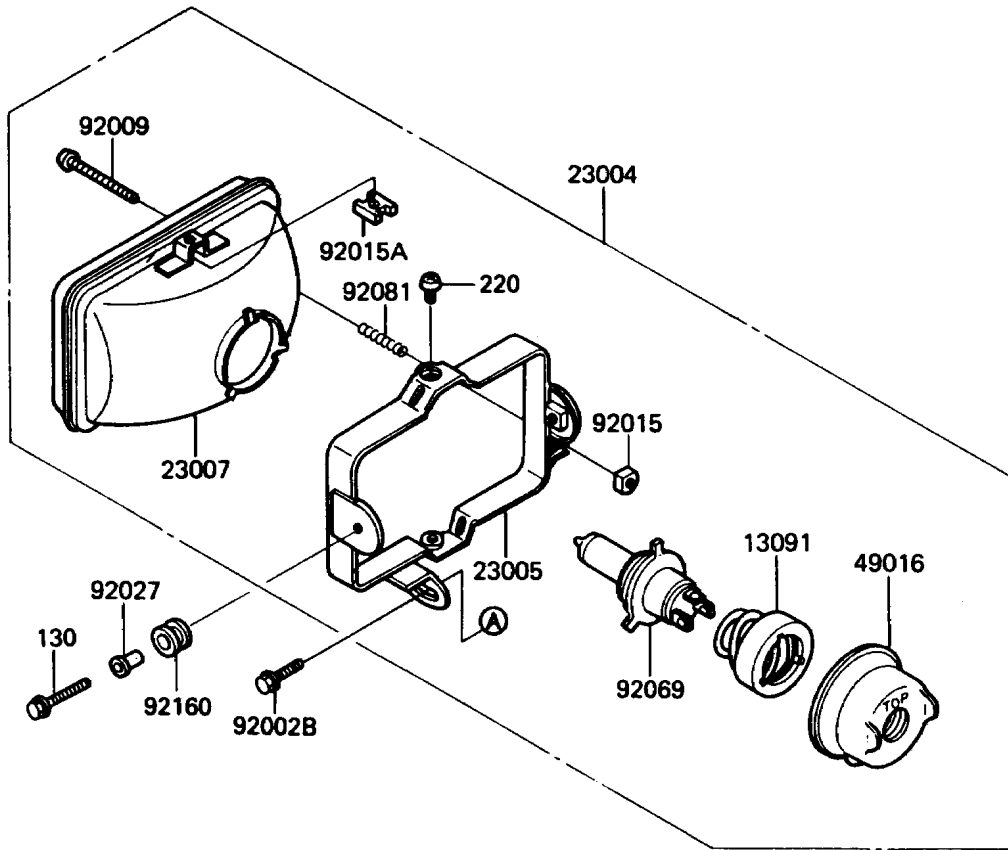

1990 KLR650 PARTS DIAGRAM

Head Lamp

F2710-0280

(JKAKLEA1 HA006501~)

1990 KLR650 PARTS LIST

Head Lamp

ITEM NAME	PART NUMBER	QUANTITY
-----------	-------------	----------