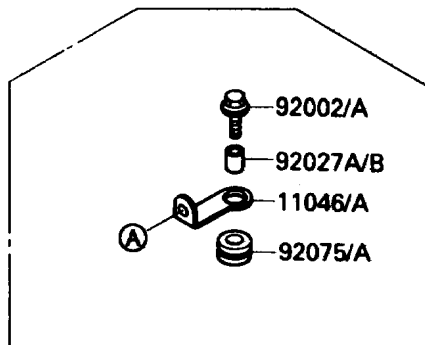

1990 KLR650 PARTS DIAGRAM

Head Lamp

F2710-0280

(JKAKLEA1 HA006501~)

1990 KLR650 PARTS LIST

Head Lamp

ITEM NAME	PART NUMBER	QUANTITY
-----------	-------------	----------