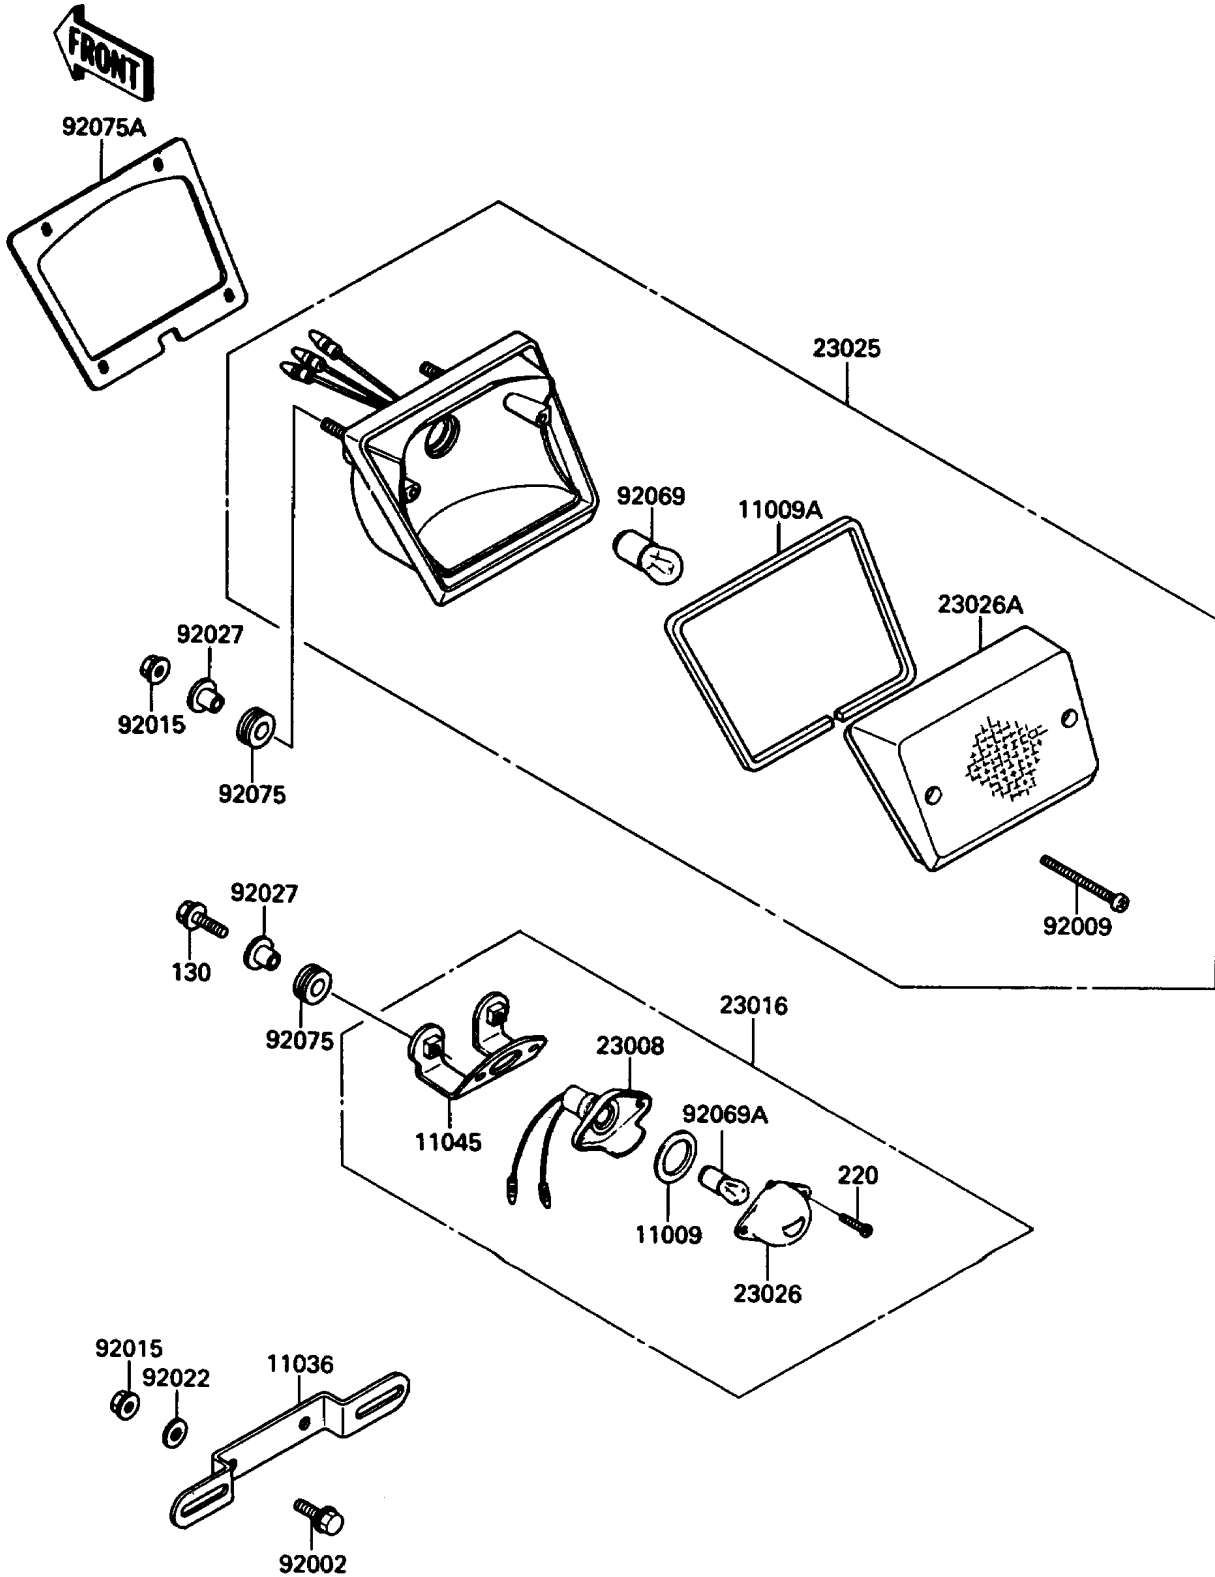

1990 KLR650 PARTS DIAGRAM

Tail Lamp

F 2720

1990 KLR650 PARTS LIST

Tail Lamp

ITEM NAME	PART NUMBER	QUANTITY
-----------	-------------	----------